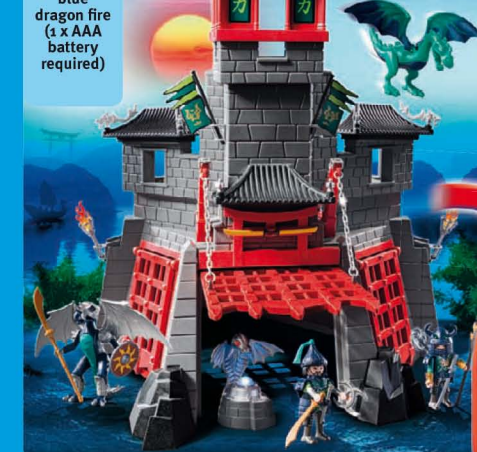

5-12
Years

Fire-Breathing Adventures in ASIAN DRAGON'S LAND!

5484 Shield Dragon with crossbow and dragon warrior.

5483 Flame Dragon with dragon warrior and a huge battle spear.
Dimensions: 9.8 x 11.4 x 7.1 in (LxWxH).