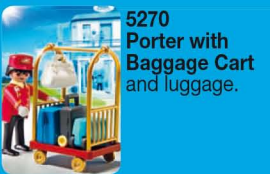

5270 Porter with Baggage Cart and luggage.

5271 Housekeeping Service with a washing machine, foldable ironing board, and fully-stocked, movable cleaning cart.

5267 Hotel Shuttle Bus. With seating for one driver and six guests. Dimensions: 10.6 x 4.3 x 5.1 in (LxWxH).