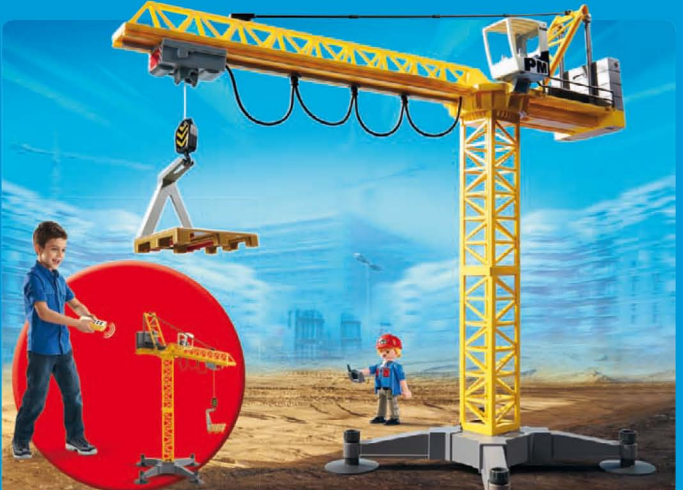

360° rotation

5466 Large Crane with IR Remote Control. With IR remote control, maneuver the arm, trolley, and crane hook with precision. For ages 5-10 years. Requires 6 x AA batteries. Dimensions: 27.2 x 12.6 x 30.3 in (LxWxH).