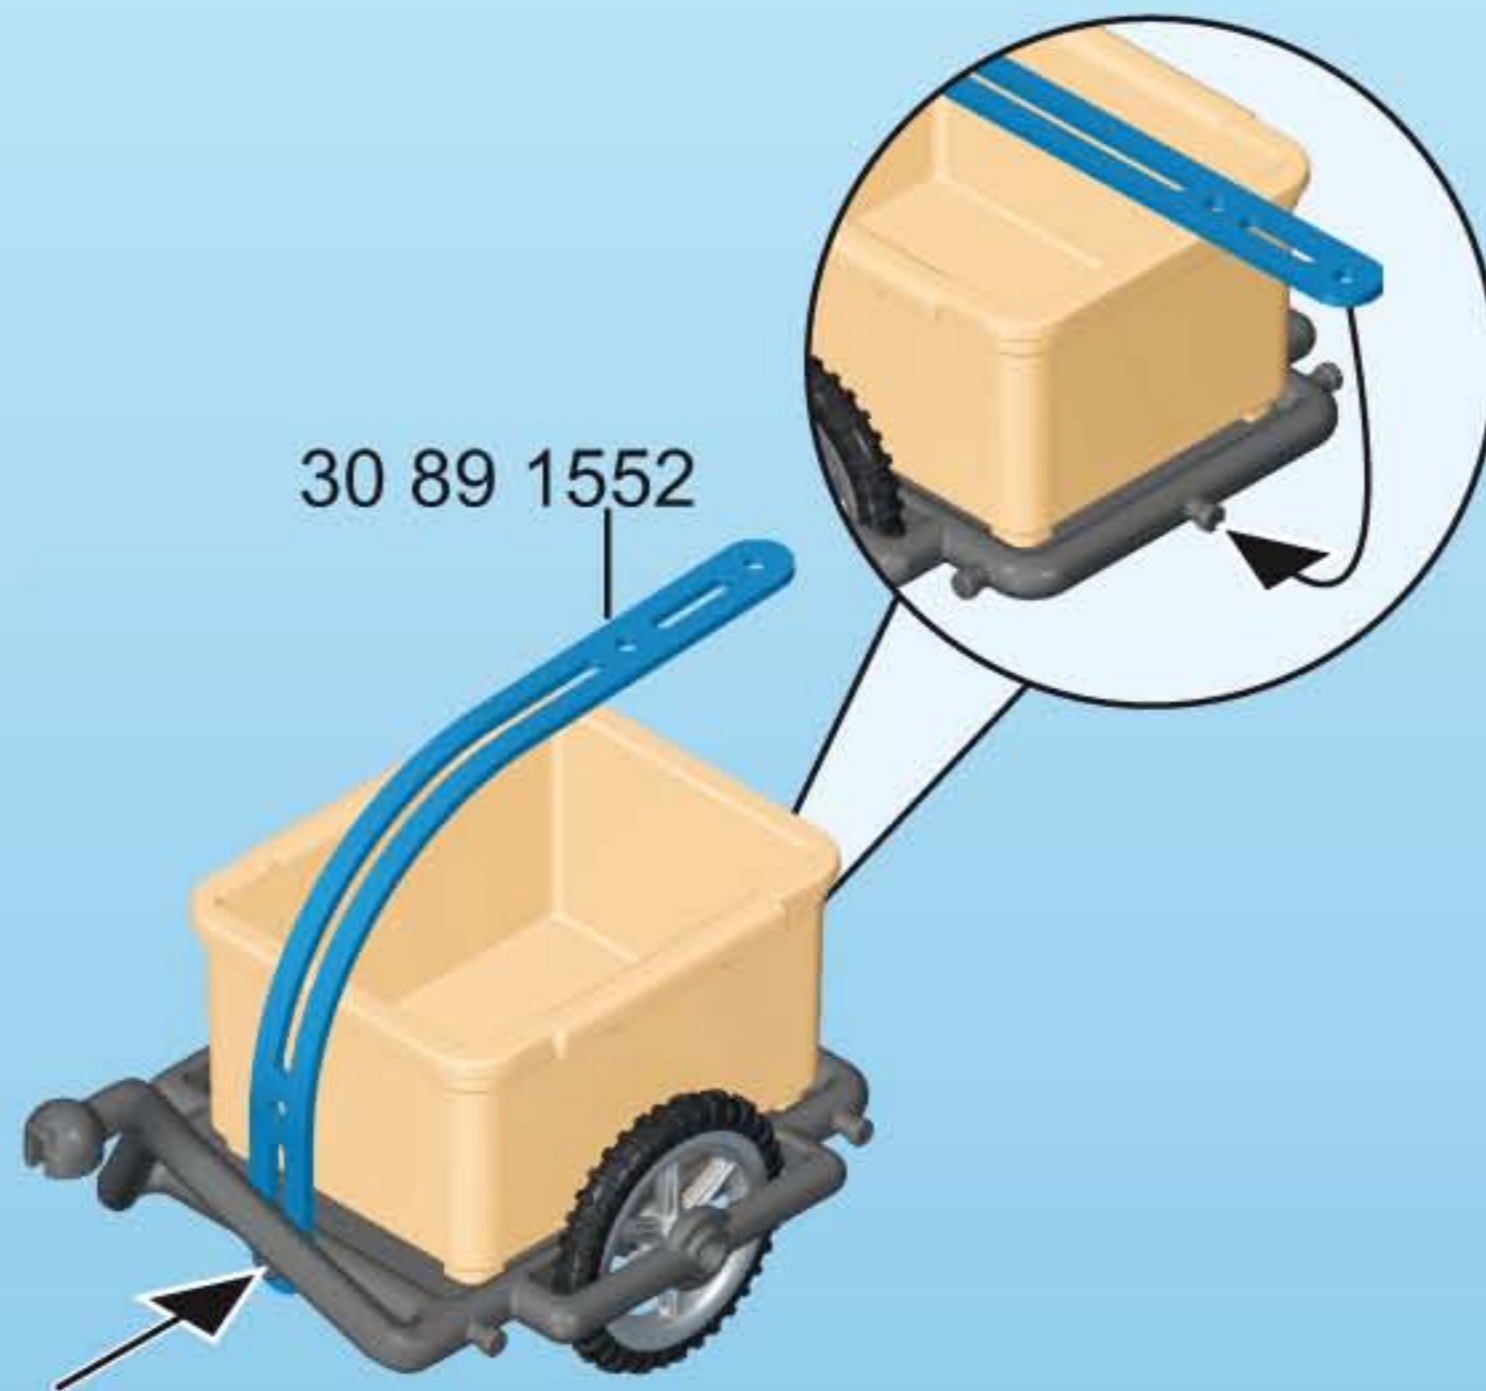

1

30 02 6652

2

30 89 1552

3

30 65 1950

30 06 9600

30 07 5050

30 02 9092