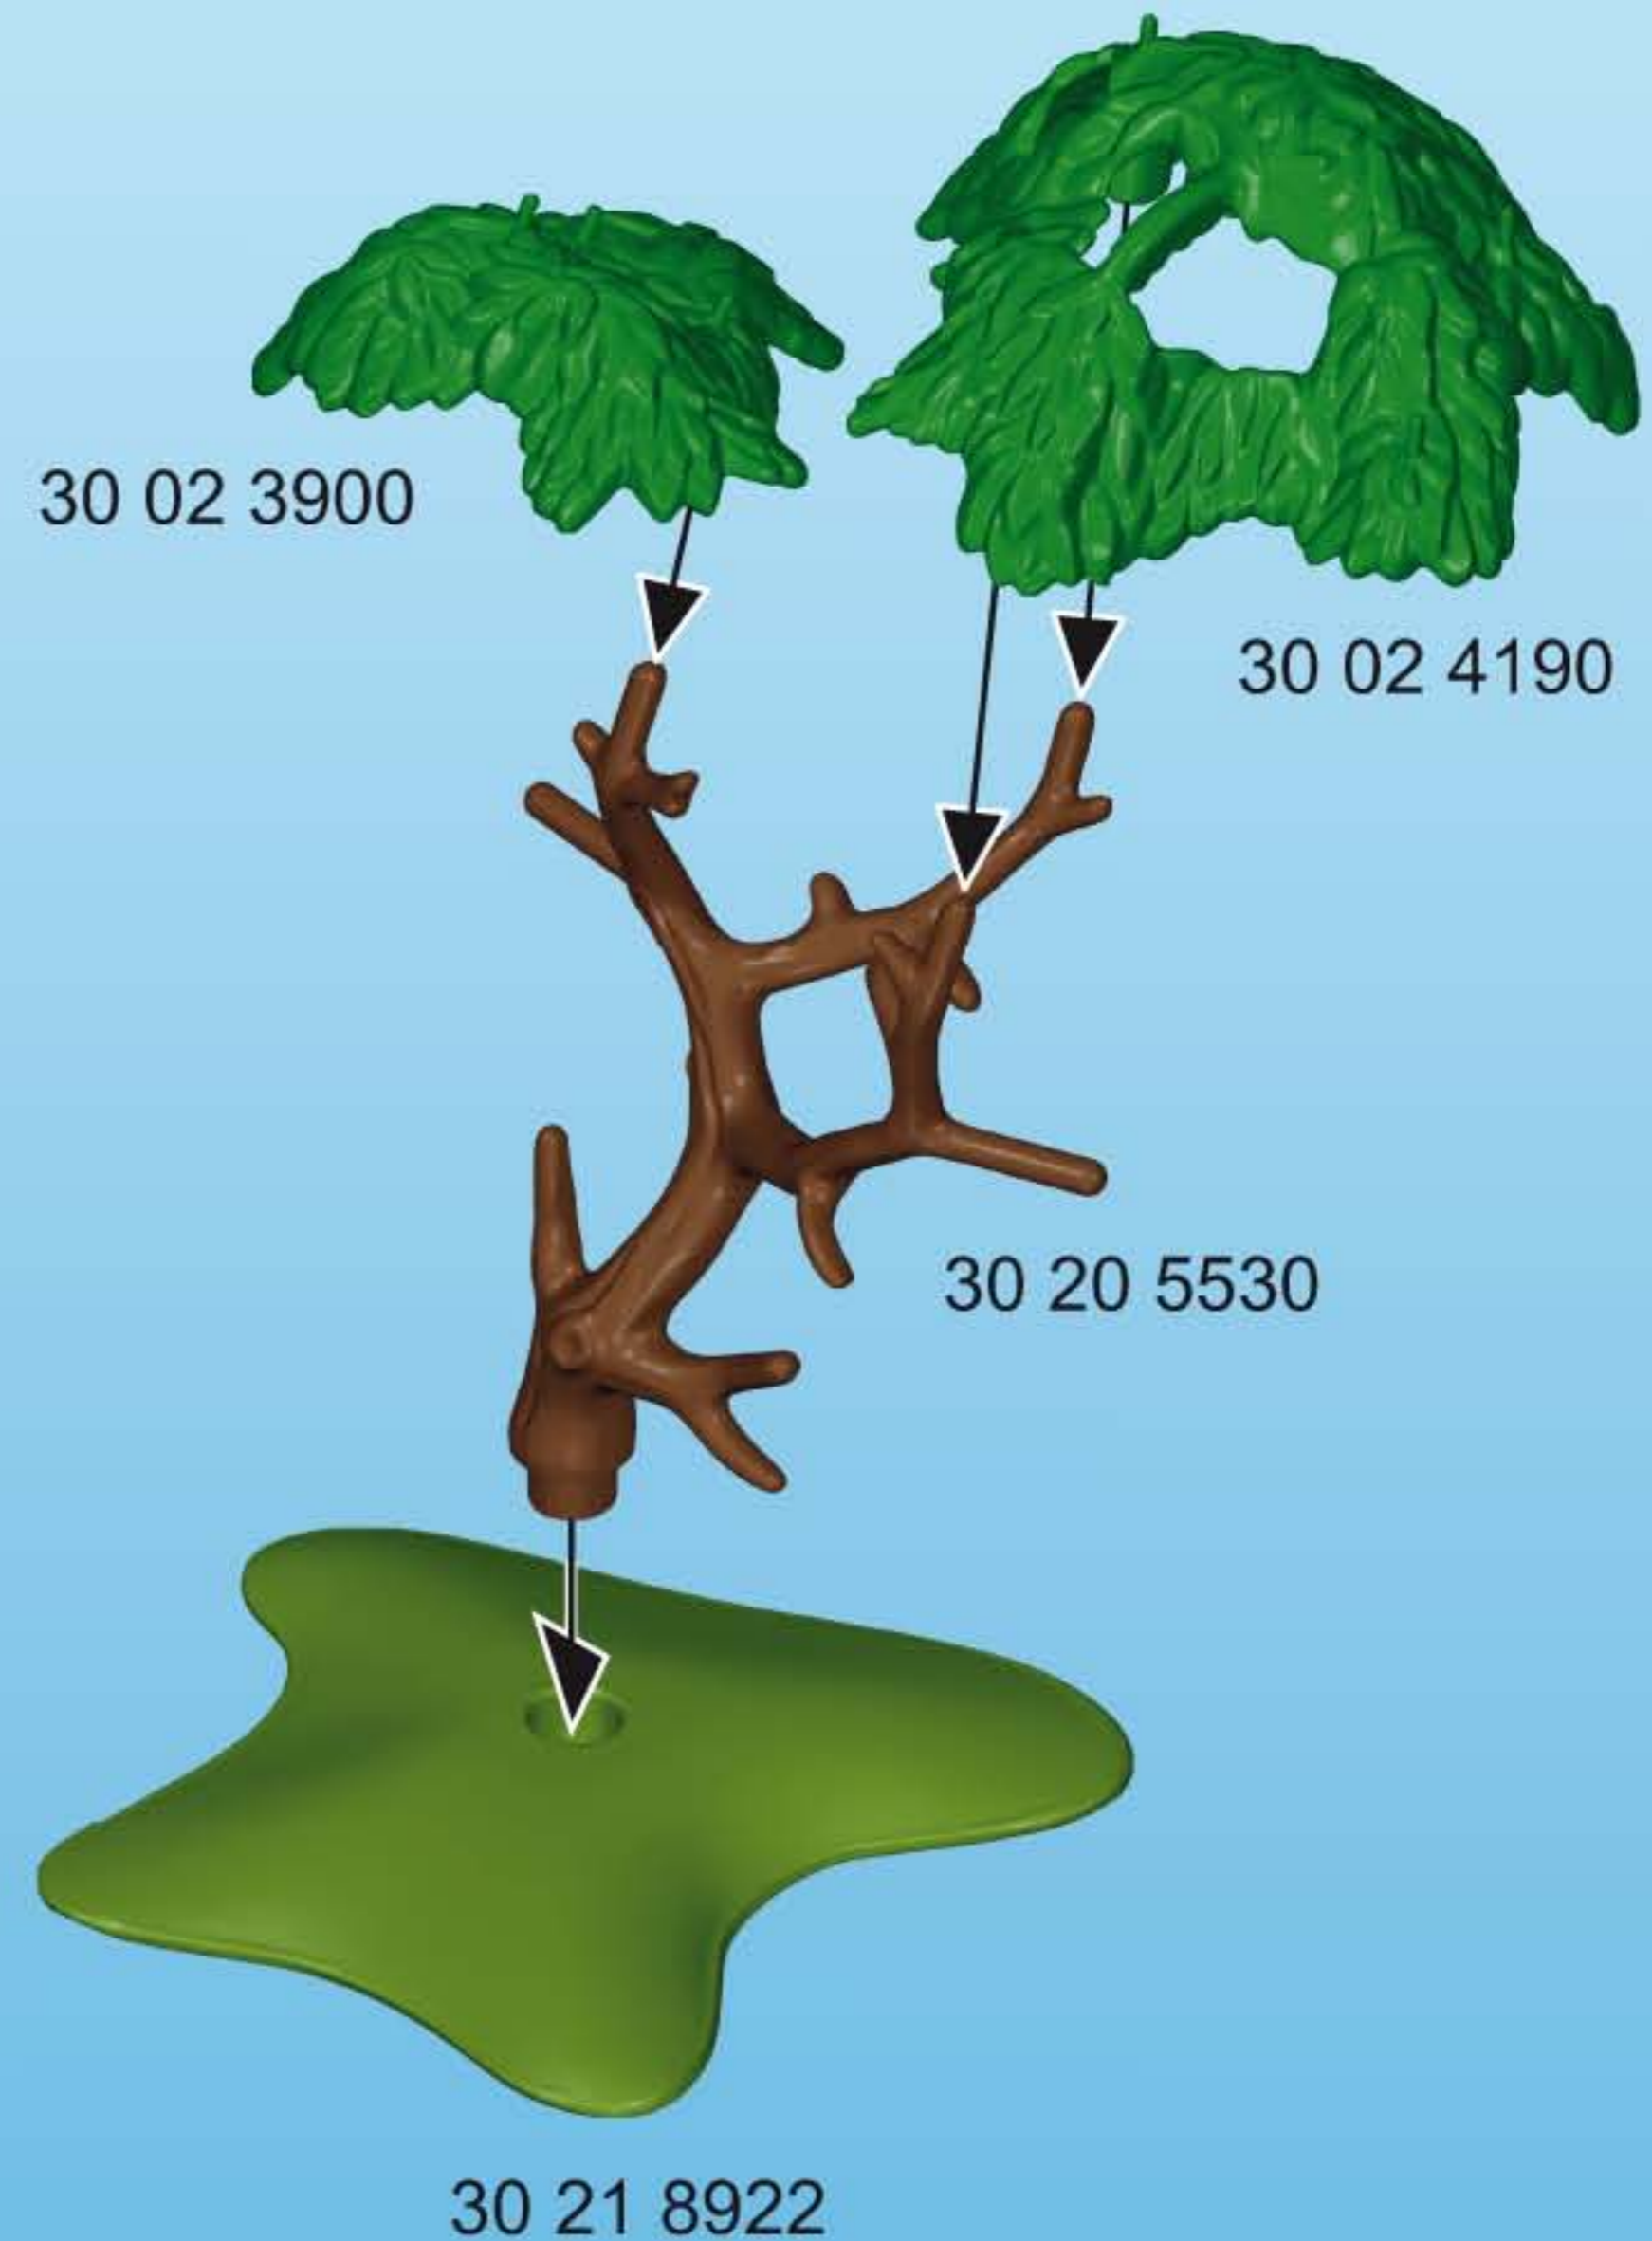

Wichtige Unterlagen, bitte sorgfältig aufbewahren !
Important: Please keep these instructions for future reference !
Documents importants, à conserver soigneusement !
Belangrijke documenten, bewaar deze zorgvuldig !

www.playmobil.com

1