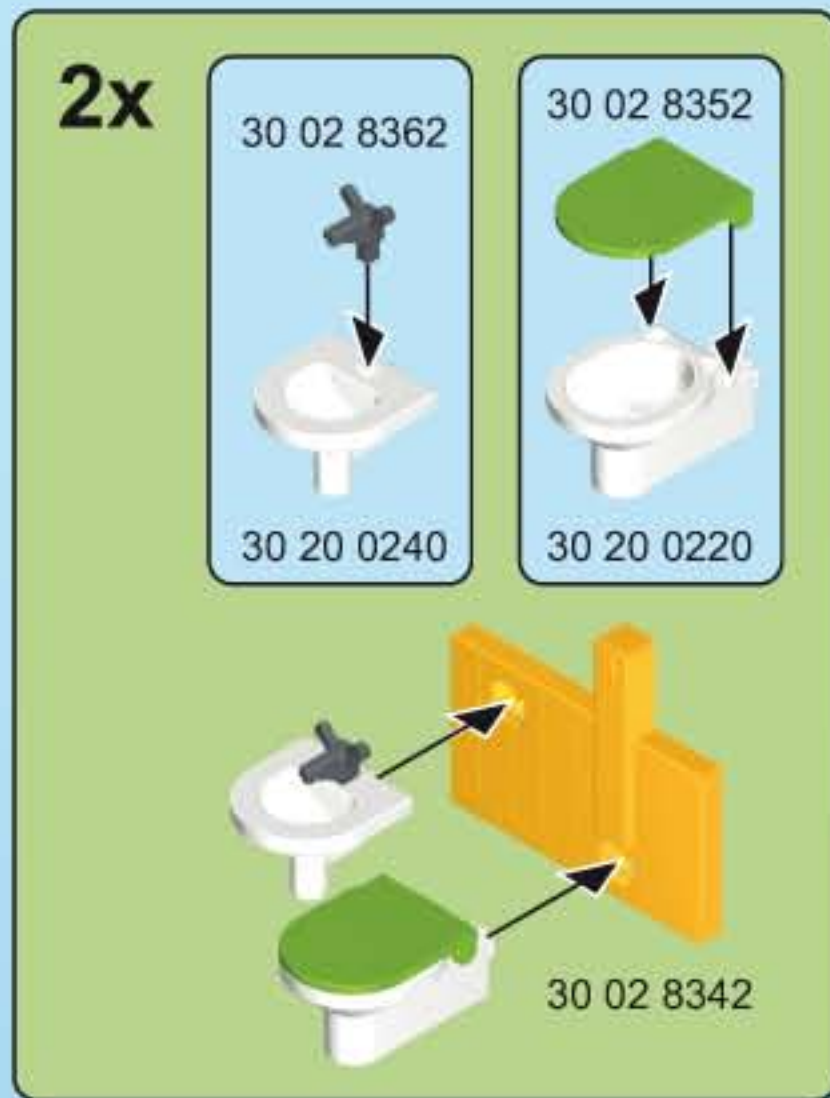

Step 3: A grey panel (30 02 8412) is being attached to a grey structure (30 28 8930) using a black pin. A grey spring (30 03 4940) is also shown.

Step 4: A grey panel (30 23 6832) is being attached to a grey structure (30 03 0720) using a black pin. An inset image shows the completed assembly.

6919

6872

6919

30 02 8442

30 02 8452

30 02 8542

30 02 8532

30 02 8642

30 28 9100

30 02 8512

30 02 8562

2x 30 02 8582

2x 30 02 8602

30 02 8522

30 02 8432

30 02 8572