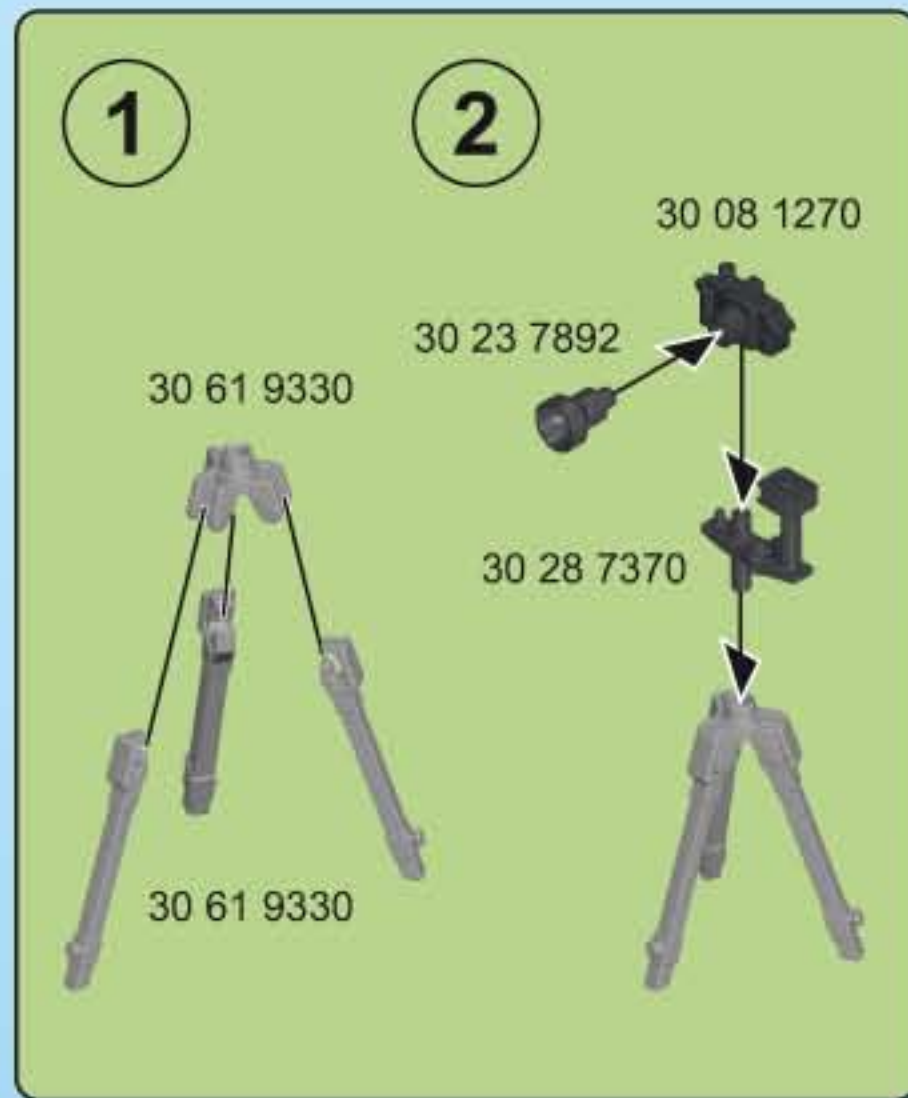

Step 3: A grey panel (30 02 8412) is being attached to a grey structure (30 28 8930) using a black pin. A grey spring (30 03 4940) is also shown.

Step 4: A grey panel (30 23 6832) is being attached to a grey structure (30 03 0720) using a black pin. An inset image shows the completed assembly.

6919

6872

6919

30 02 8442

30 02 8452

30 02 8542

30 02 8532

30 02 8642

30 28 9100

30 02 8512

30 02 8562

2x 30 02 8582

2x 30 02 8602

30 02 8522

30 02 8432

30 02 8572