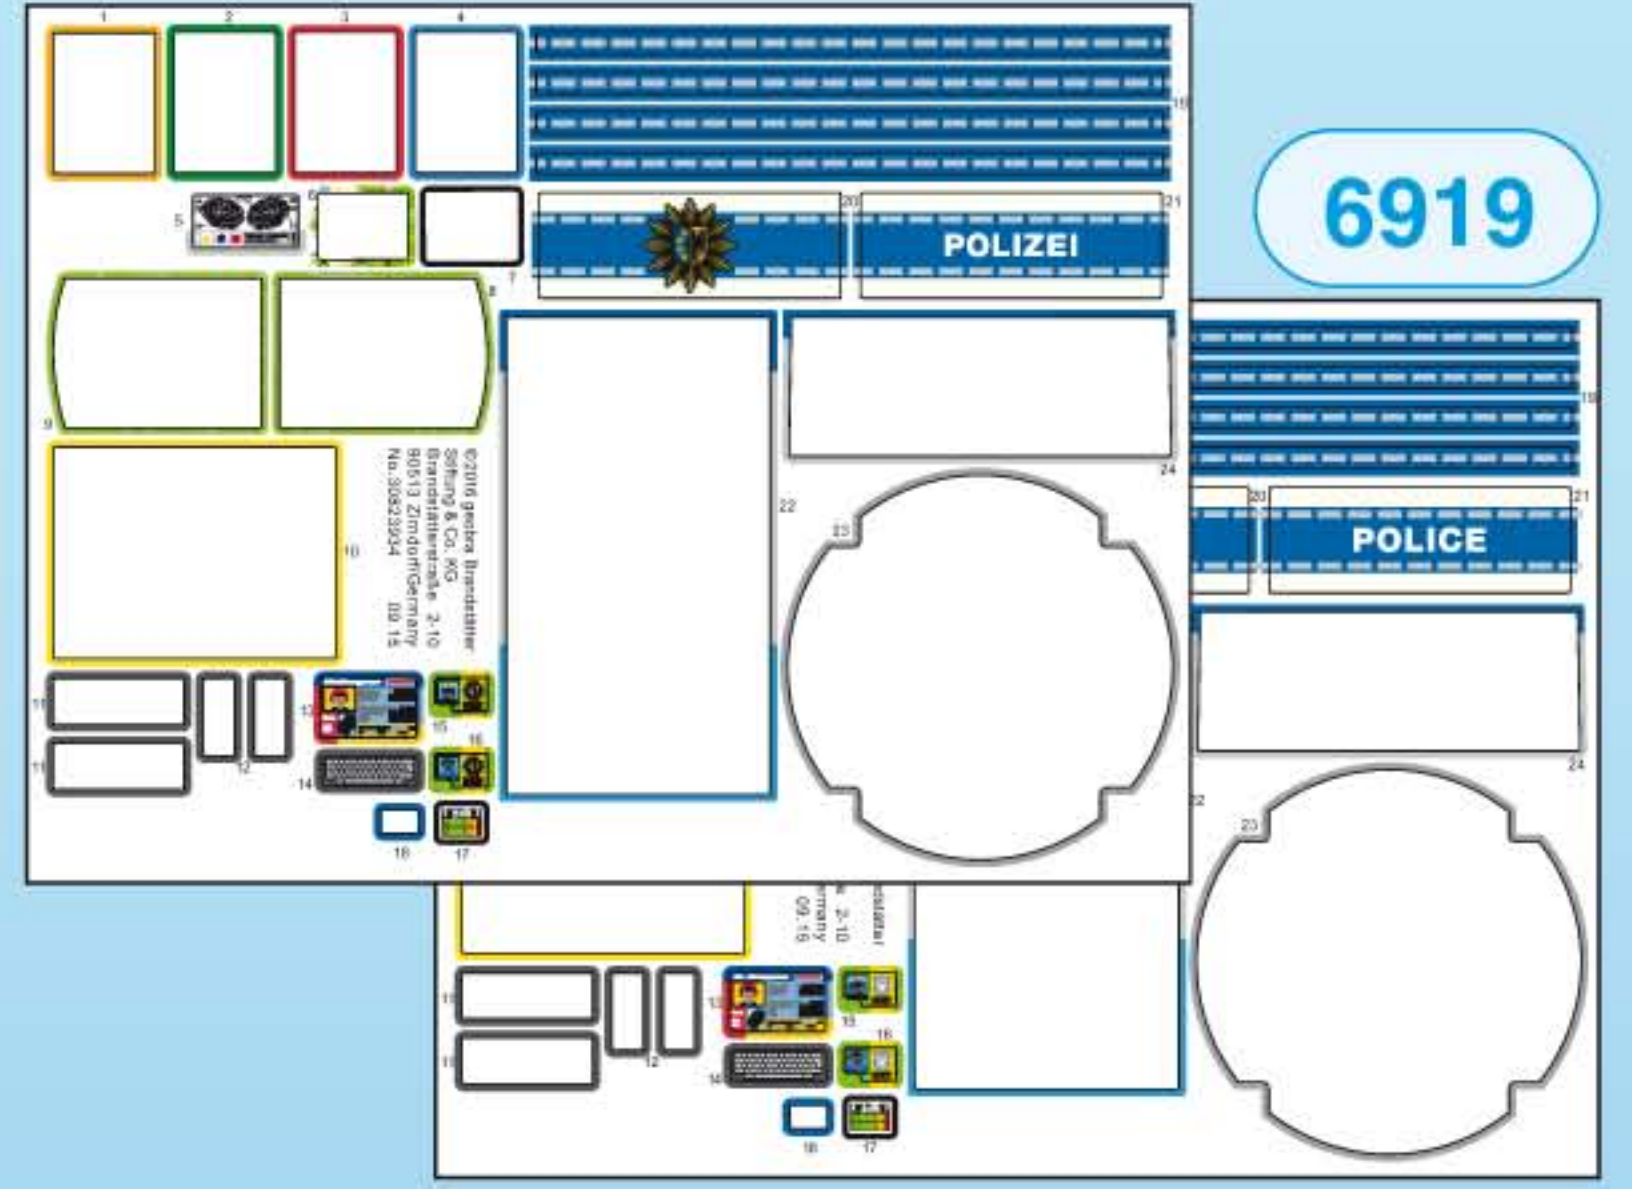

9

10

11

12

13

14

15

16

17

18

19

20

**1**

30 02 8422  
30 26 7350

**2**

2x 30 03 4630  
30 27 1060  
30 23 2870

30 02 8412

30 28 8930

30 03 4940

**3**

30 23 6832

30 03 0720

Step 1: A grey panel (30 02 8422) is being attached to a grey structure (30 26 7350) using a black pin.

Step 2: Two grey panels (30 03 4630) are being attached to a grey structure (30 27 1060) using a yellow screwdriver. A grey spring (30 23 2870) is also shown.

Step 3: A grey panel (30 02 8412) is being attached to a grey structure (30 28 8930) using a black pin. A grey spring (30 03 4940) is also shown.

Step 4: A grey panel (30 23 6832) is being attached to a grey structure (30 03 0720) using a black pin. An inset image shows the completed assembly.