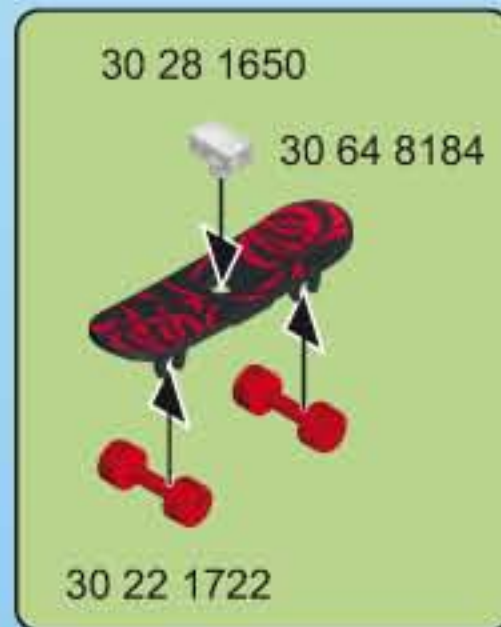

Step 3: A grey panel (30 02 8412) is being attached to a grey structure (30 28 8930) using a black pin. A grey spring (30 03 4940) is also shown.

Step 4: A grey panel (30 23 6832) is being attached to a grey structure (30 03 0720) using a black pin. An inset image shows the completed assembly.

6919

6872

6919

30 02 8442

30 02 8452

30 02 8542

30 02 8532

30 02 8642

30 28 9100

30 02 8512

30 02 8562

2x 30 02 8582

2x 30 02 8602

30 02 8522

30 02 8432

30 02 8572

30 20 9413

30 02 8462

30 02 8472

2x 30 02 8622

2x 30 61 4710

4x 30 22 2610

30 02 8392

30 20 8443