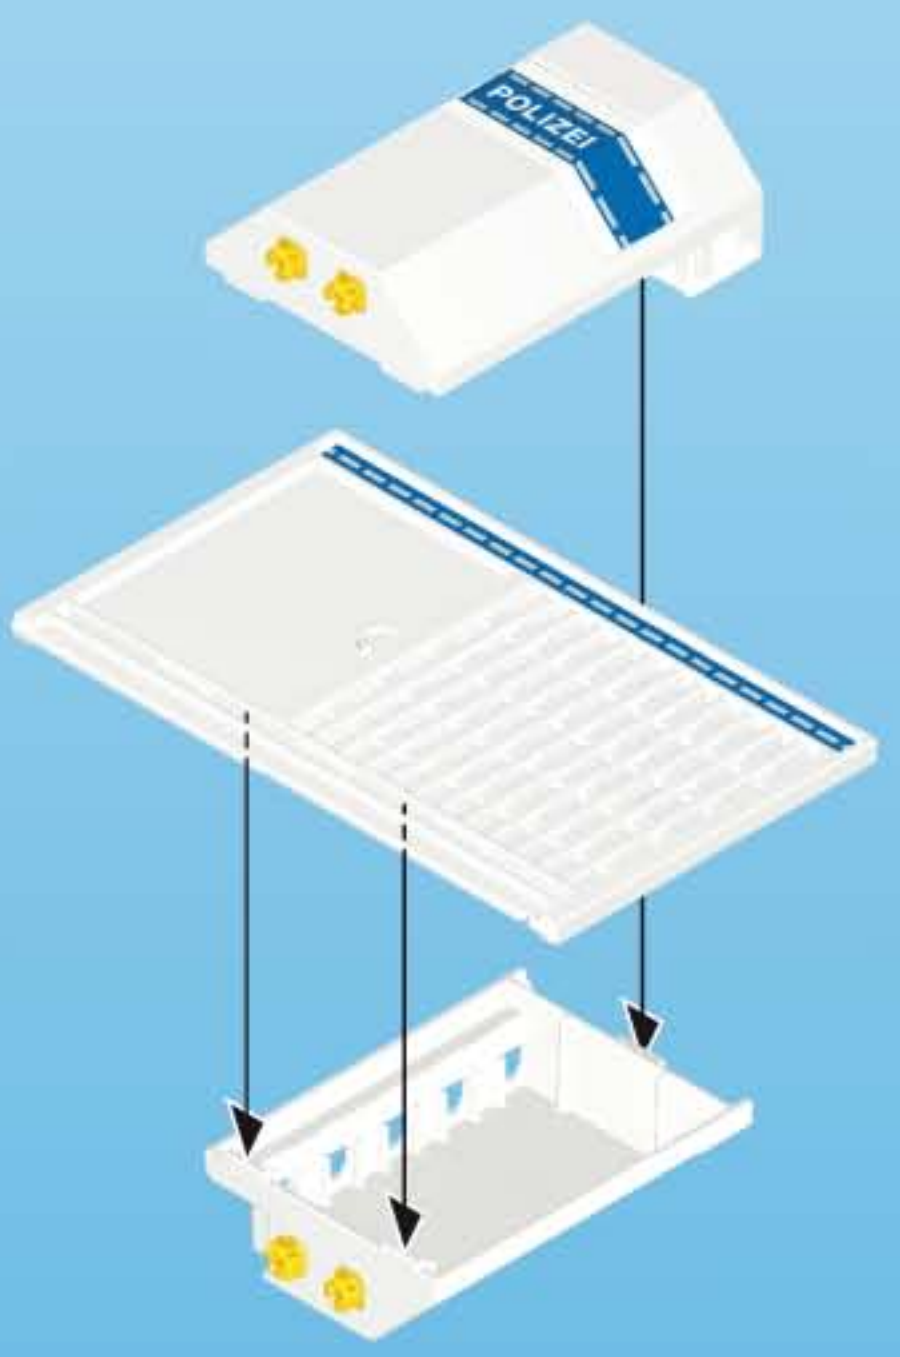

17

18

19

20

**1**

30 02 8422  
30 26 7350

**2**

2x 30 03 4630  
30 27 1060  
30 23 2870

30 02 8412

30 28 8930

30 03 4940

**3**

30 23 6832

30 03 0720

Step 1: A grey panel (30 02 8422) is being attached to a grey structure (30 26 7350) using a black pin.

Step 2: Two grey panels (30 03 4630) are being attached to a grey structure (30 27 1060) using a yellow screwdriver. A grey spring (30 23 2870) is also shown.

Step 3: A grey panel (30 02 8412) is being attached to a grey structure (30 28 8930) using a black pin. A grey spring (30 03 4940) is also shown.

Step 4: A grey panel (30 23 6832) is being attached to a grey structure (30 03 0720) using a black pin. An inset image shows the completed assembly.