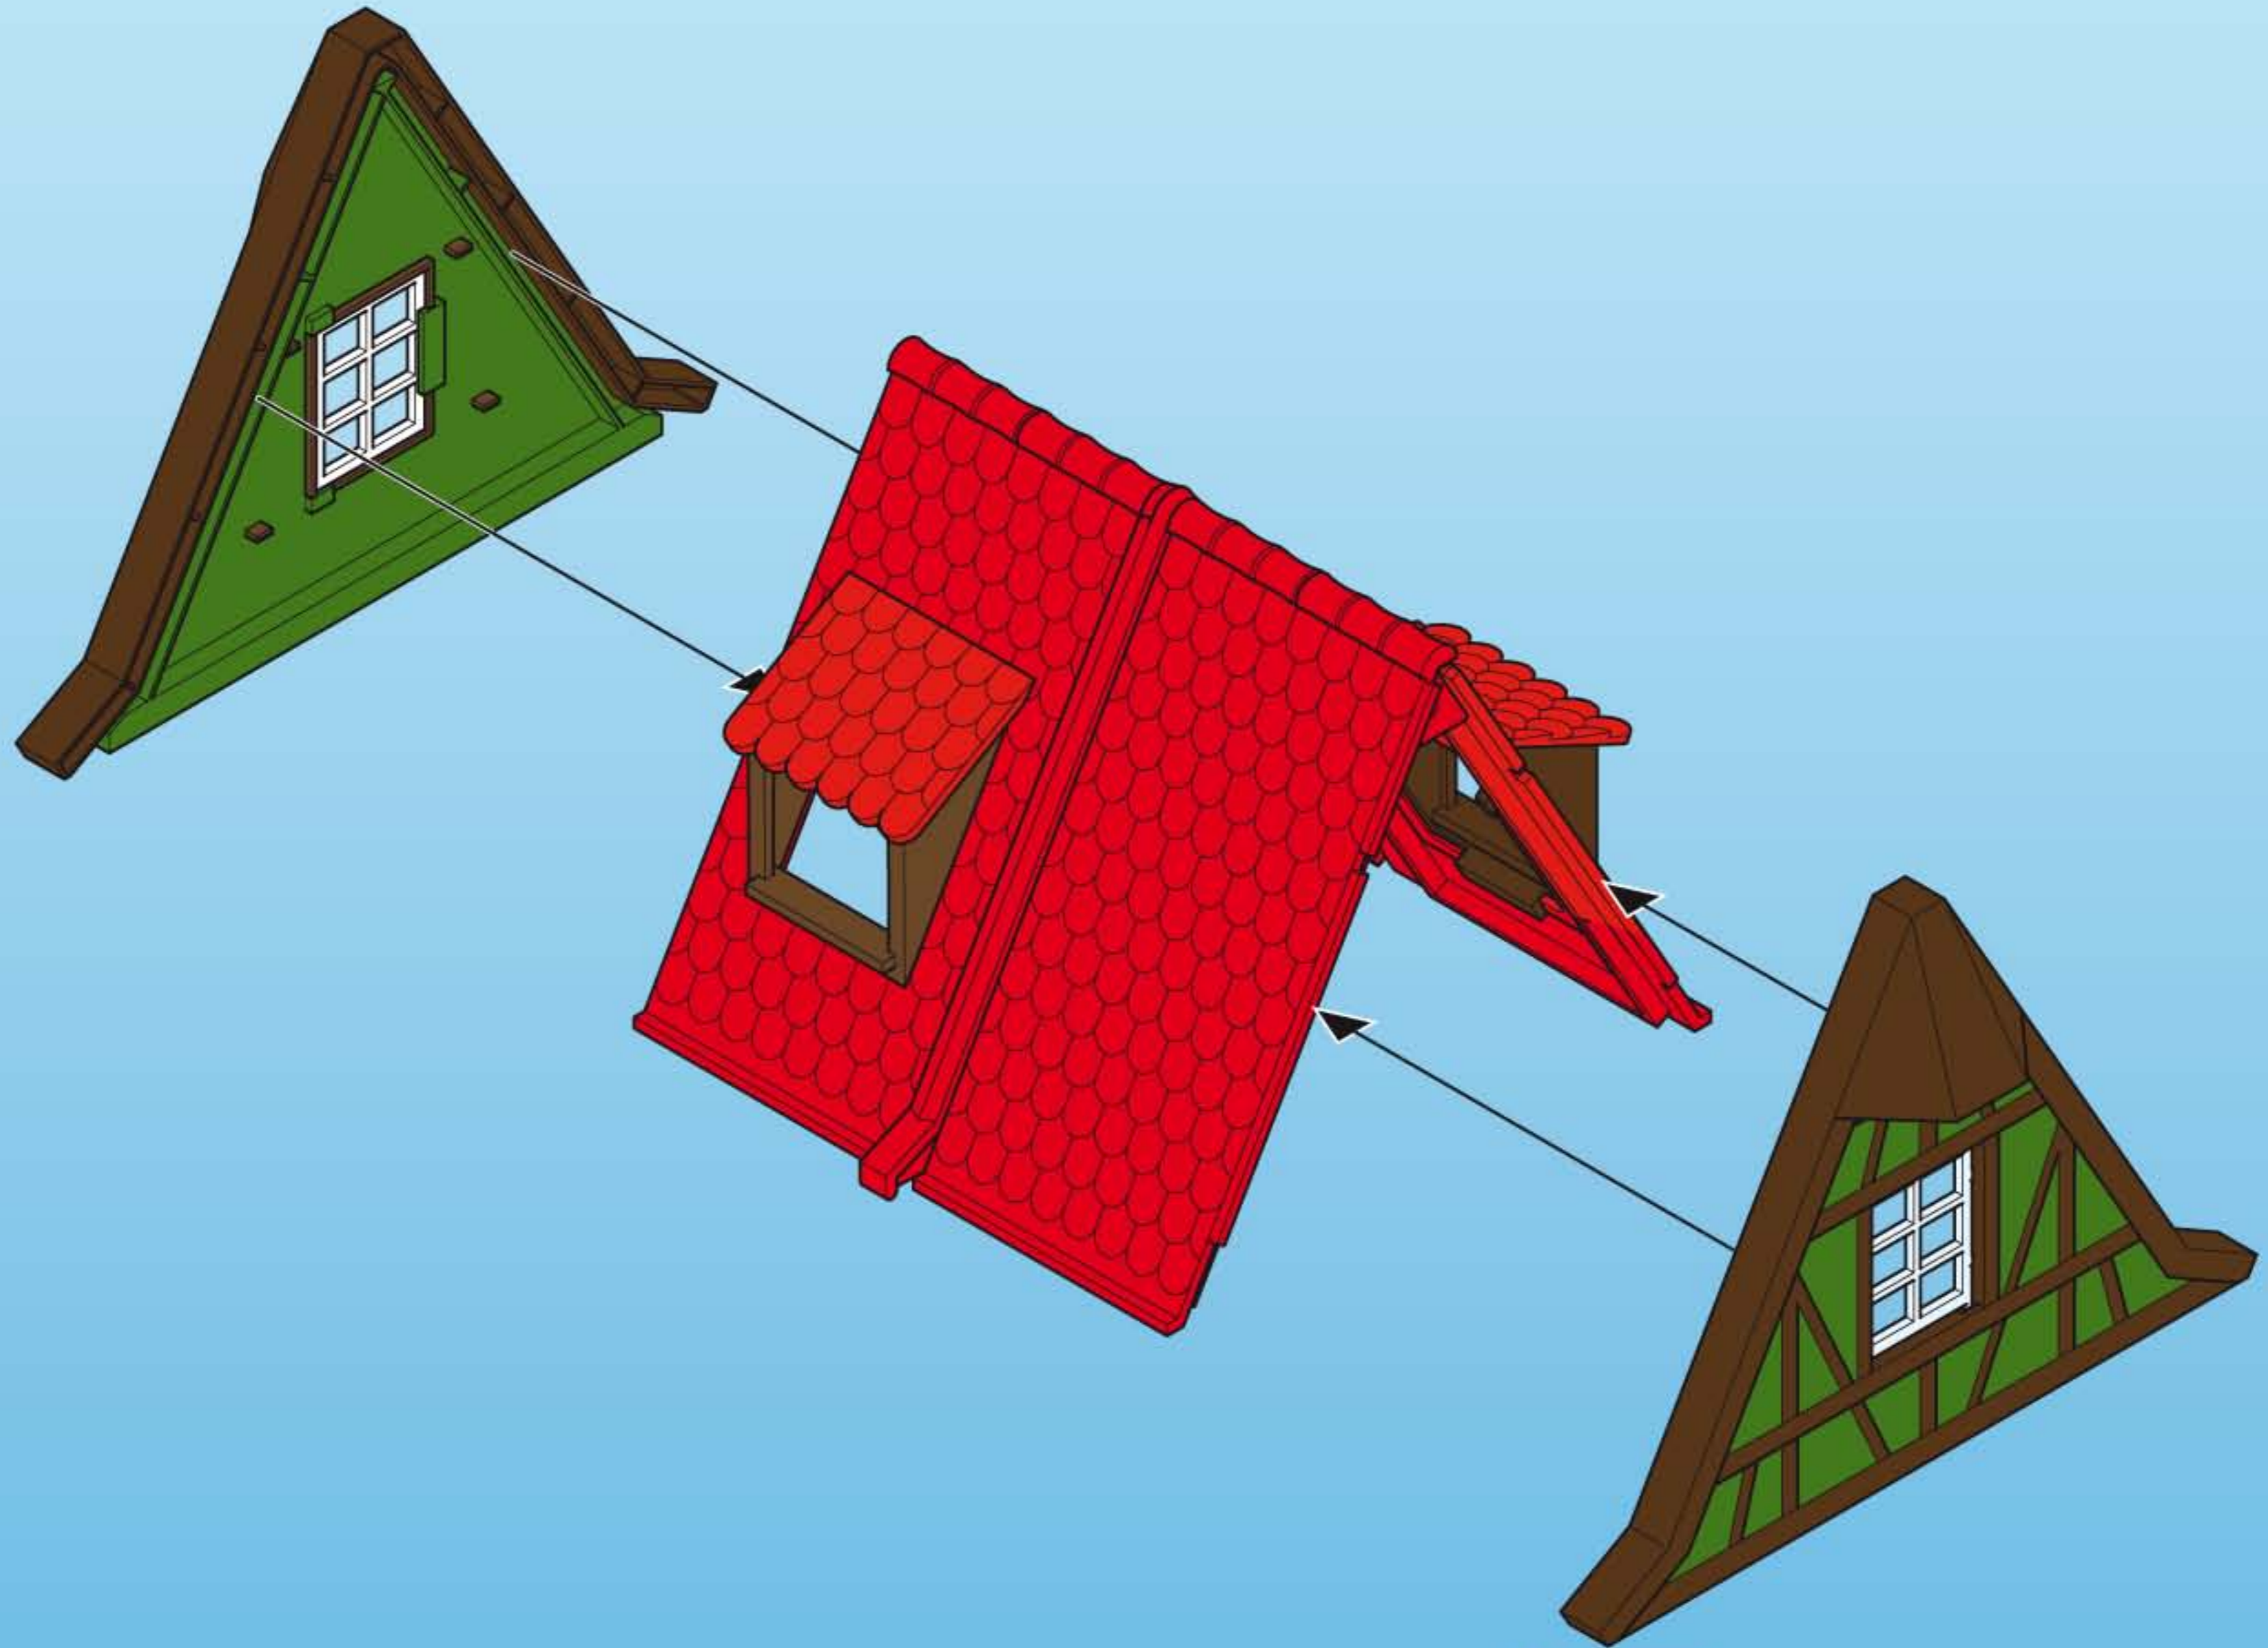

1 2x

30 02 4830

30 05 4800

2

30 67 8002

30 45 2200

This diagram illustrates the second step of assembly. It shows a window frame with a green interior panel. Two window panes, labeled 30 02 4830, are being inserted into the frame. A decorative bracket, labeled 30 45 2200, is being attached to the top left corner of the frame. The frame itself is labeled 30 67 8002. Arrows indicate the placement of the panes and the bracket.

This 3D exploded view diagram shows the window frame assembly being attached to a stone wall. The window frame, labeled 30 67 8002, is shown in the center. To its right is a stone wall with a door and a window. The window frame is being positioned to fit into the wall. Arrows indicate the alignment and attachment points of the window frame to the wall structure.

3

4

5

30 67 7952

6

30 07 1500

1

30 60 0130