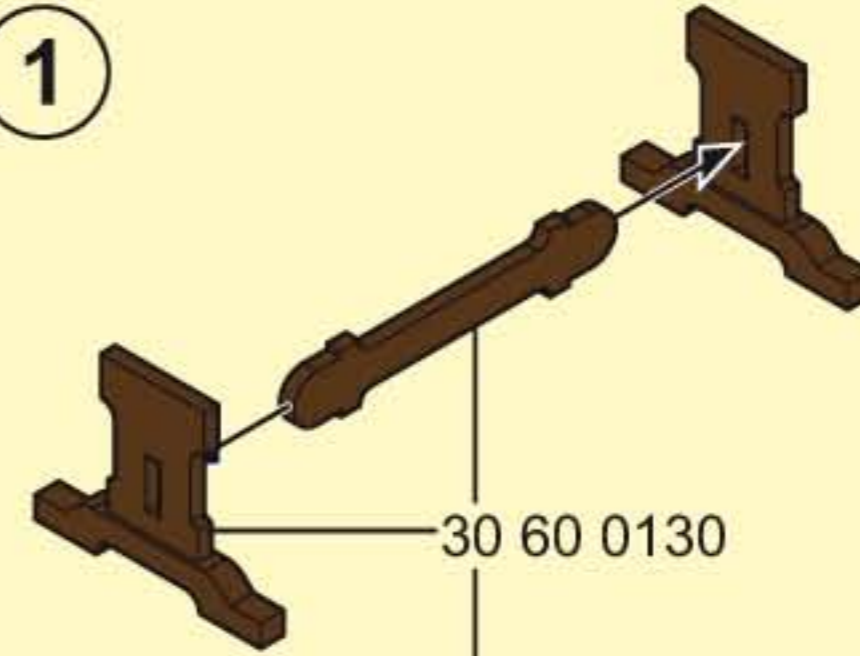

This 3D exploded view diagram shows the window frame assembly being attached to a stone wall. The window frame, labeled 30 67 8002, is shown in the center. To its right is a stone wall with a door and a window. The window frame is being positioned to fit into the wall. Arrows indicate the alignment and attachment points of the window frame to the wall structure.

3

4

5

30 67 7952

6

30 07 1500

1

30 60 0130