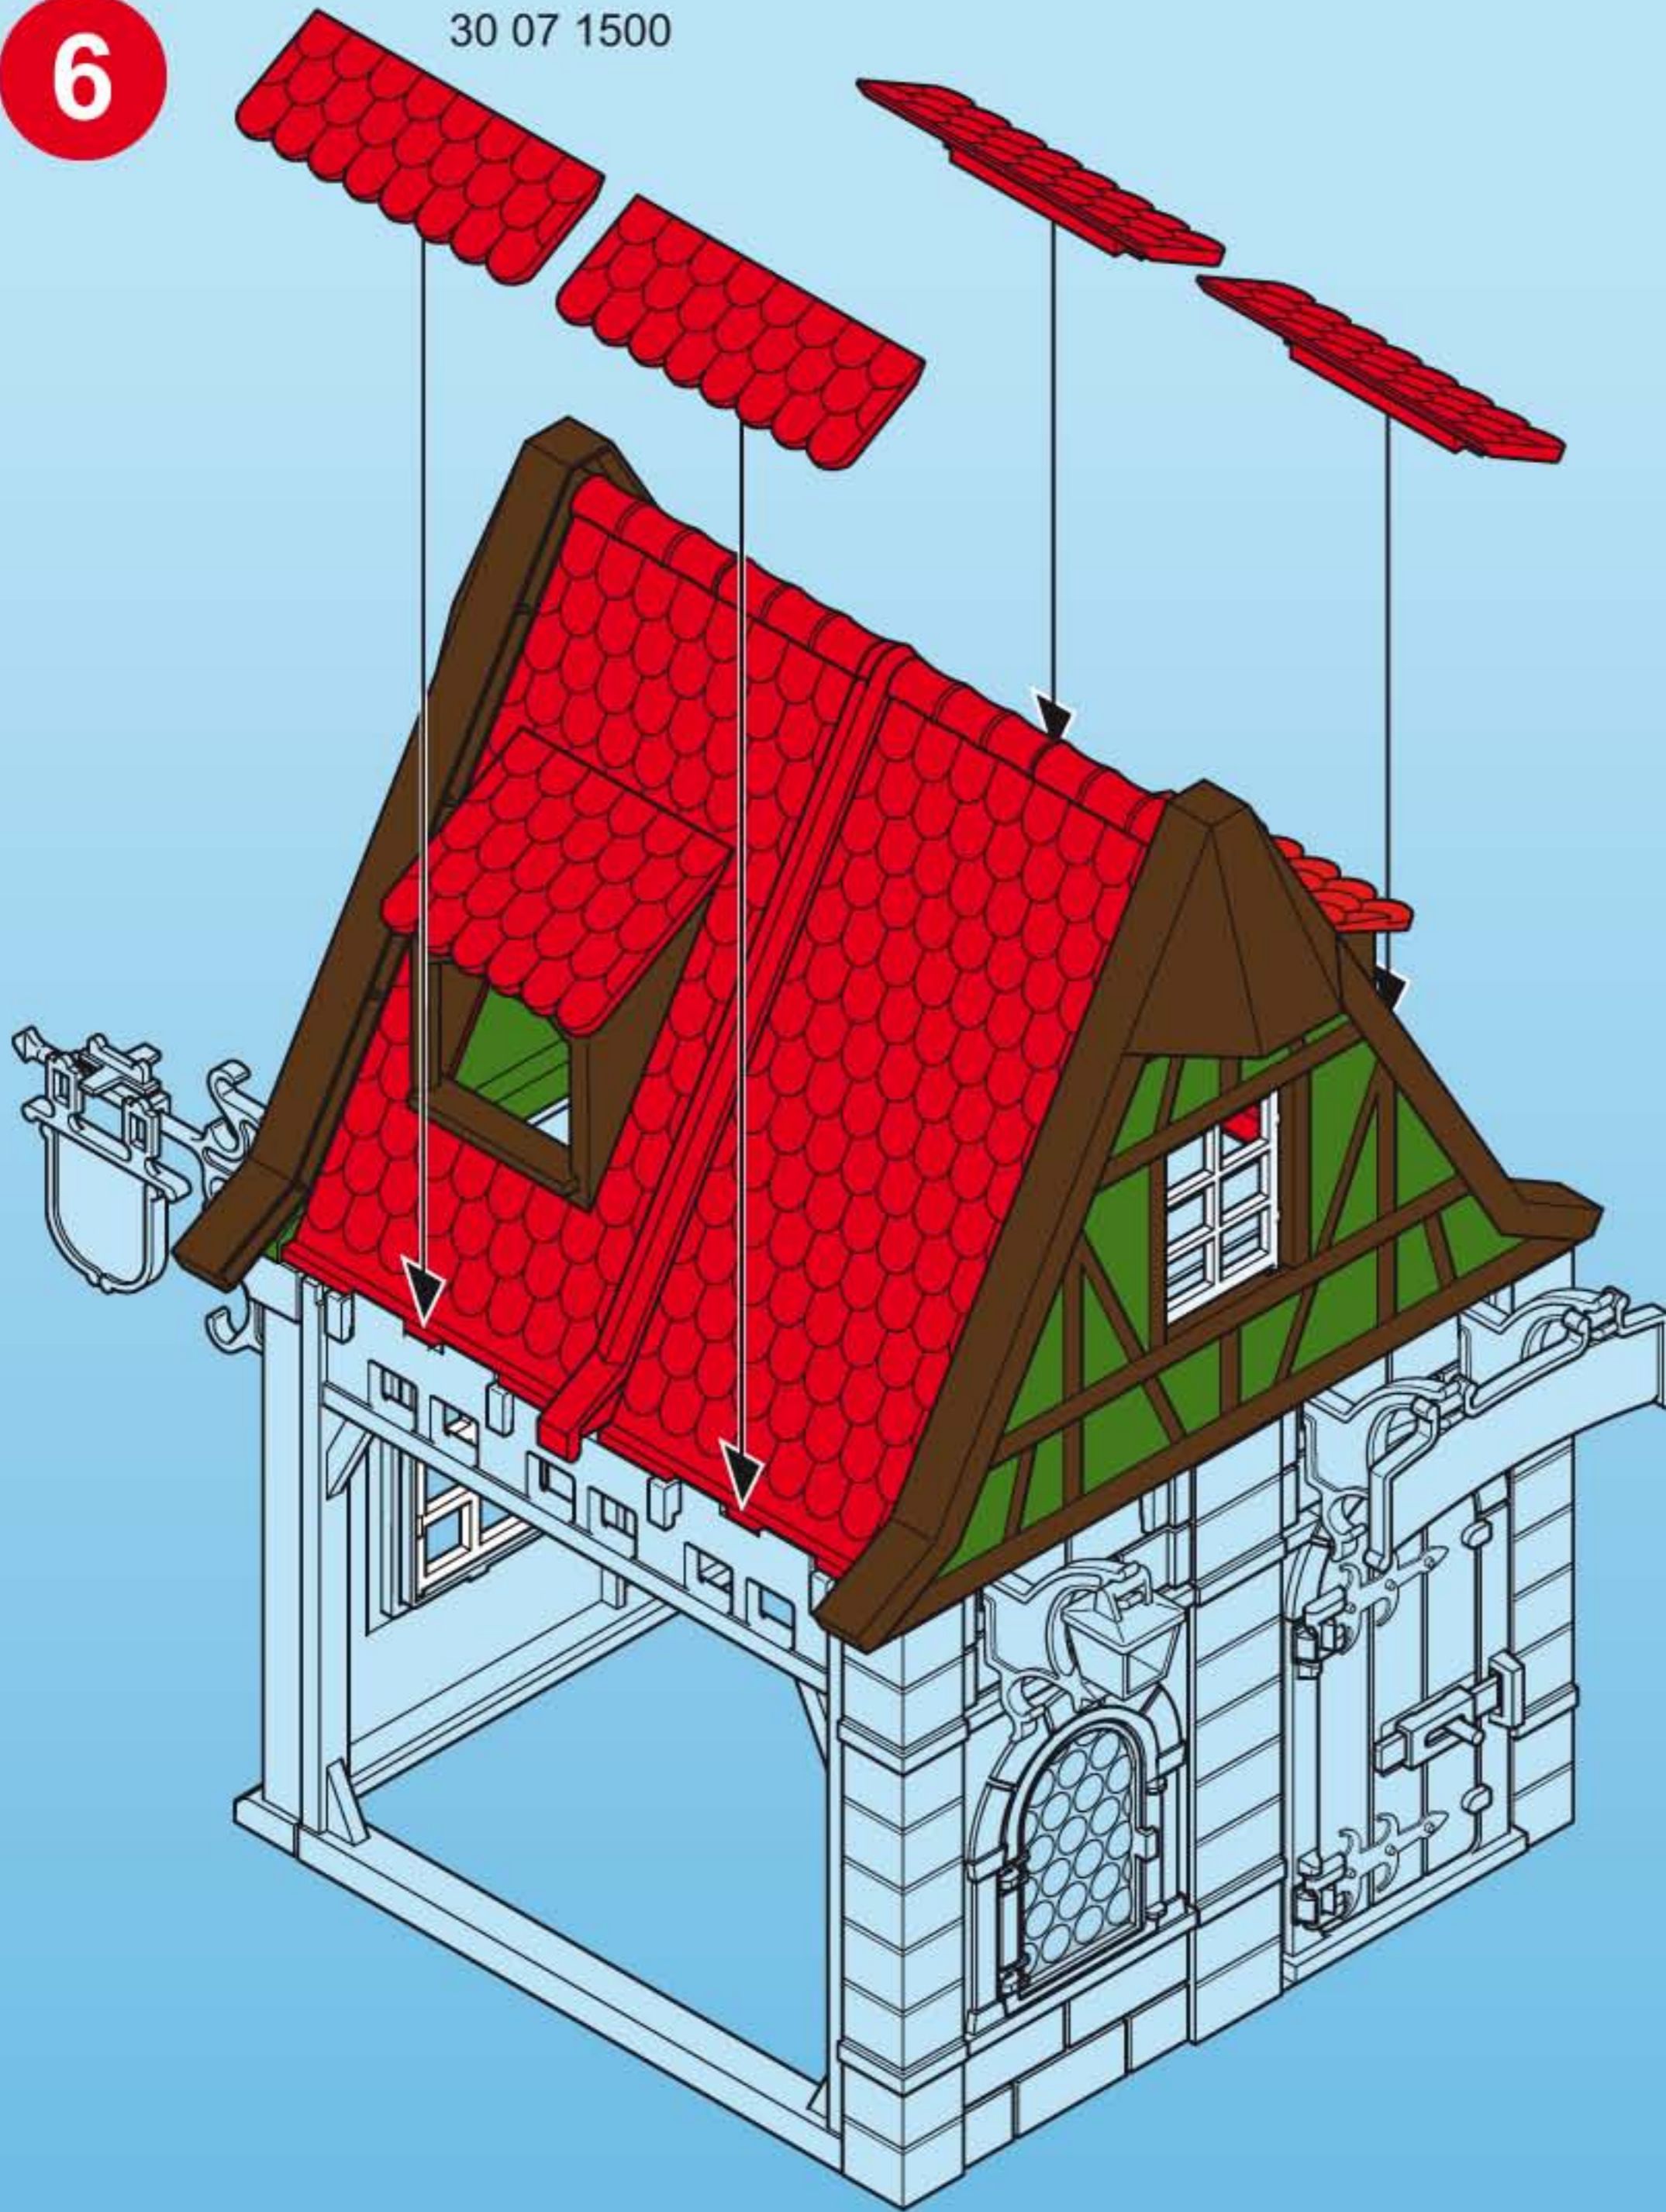

This 3D exploded view diagram shows the window frame assembly being attached to a stone wall. The window frame, labeled 30 67 8002, is shown in the center. To its right is a stone wall with a door and a window. The window frame is being positioned to fit into the wall. Arrows indicate the alignment and attachment points of the window frame to the wall structure.

3

4

5

30 67 7952

6

30 07 1500

1

30 60 0130