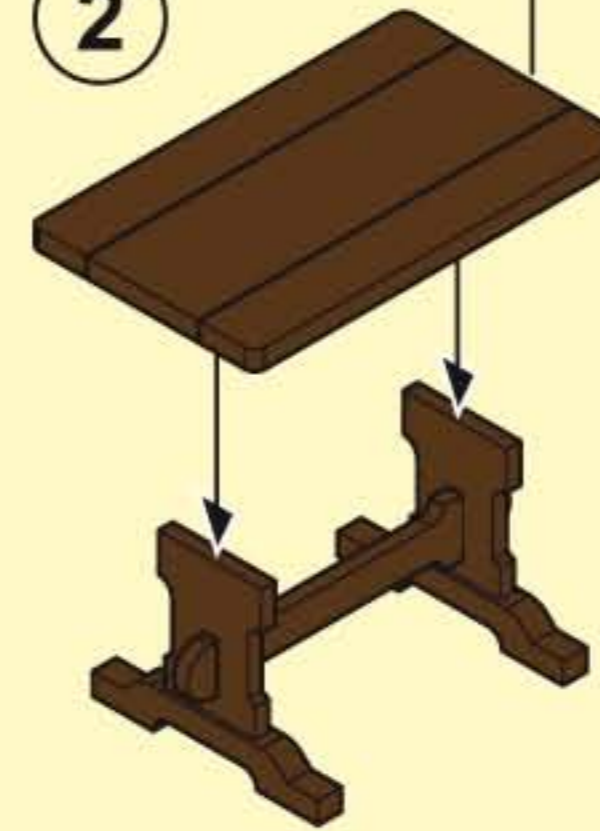

30 02 6730

30 02 0012

2x 30 21 2163