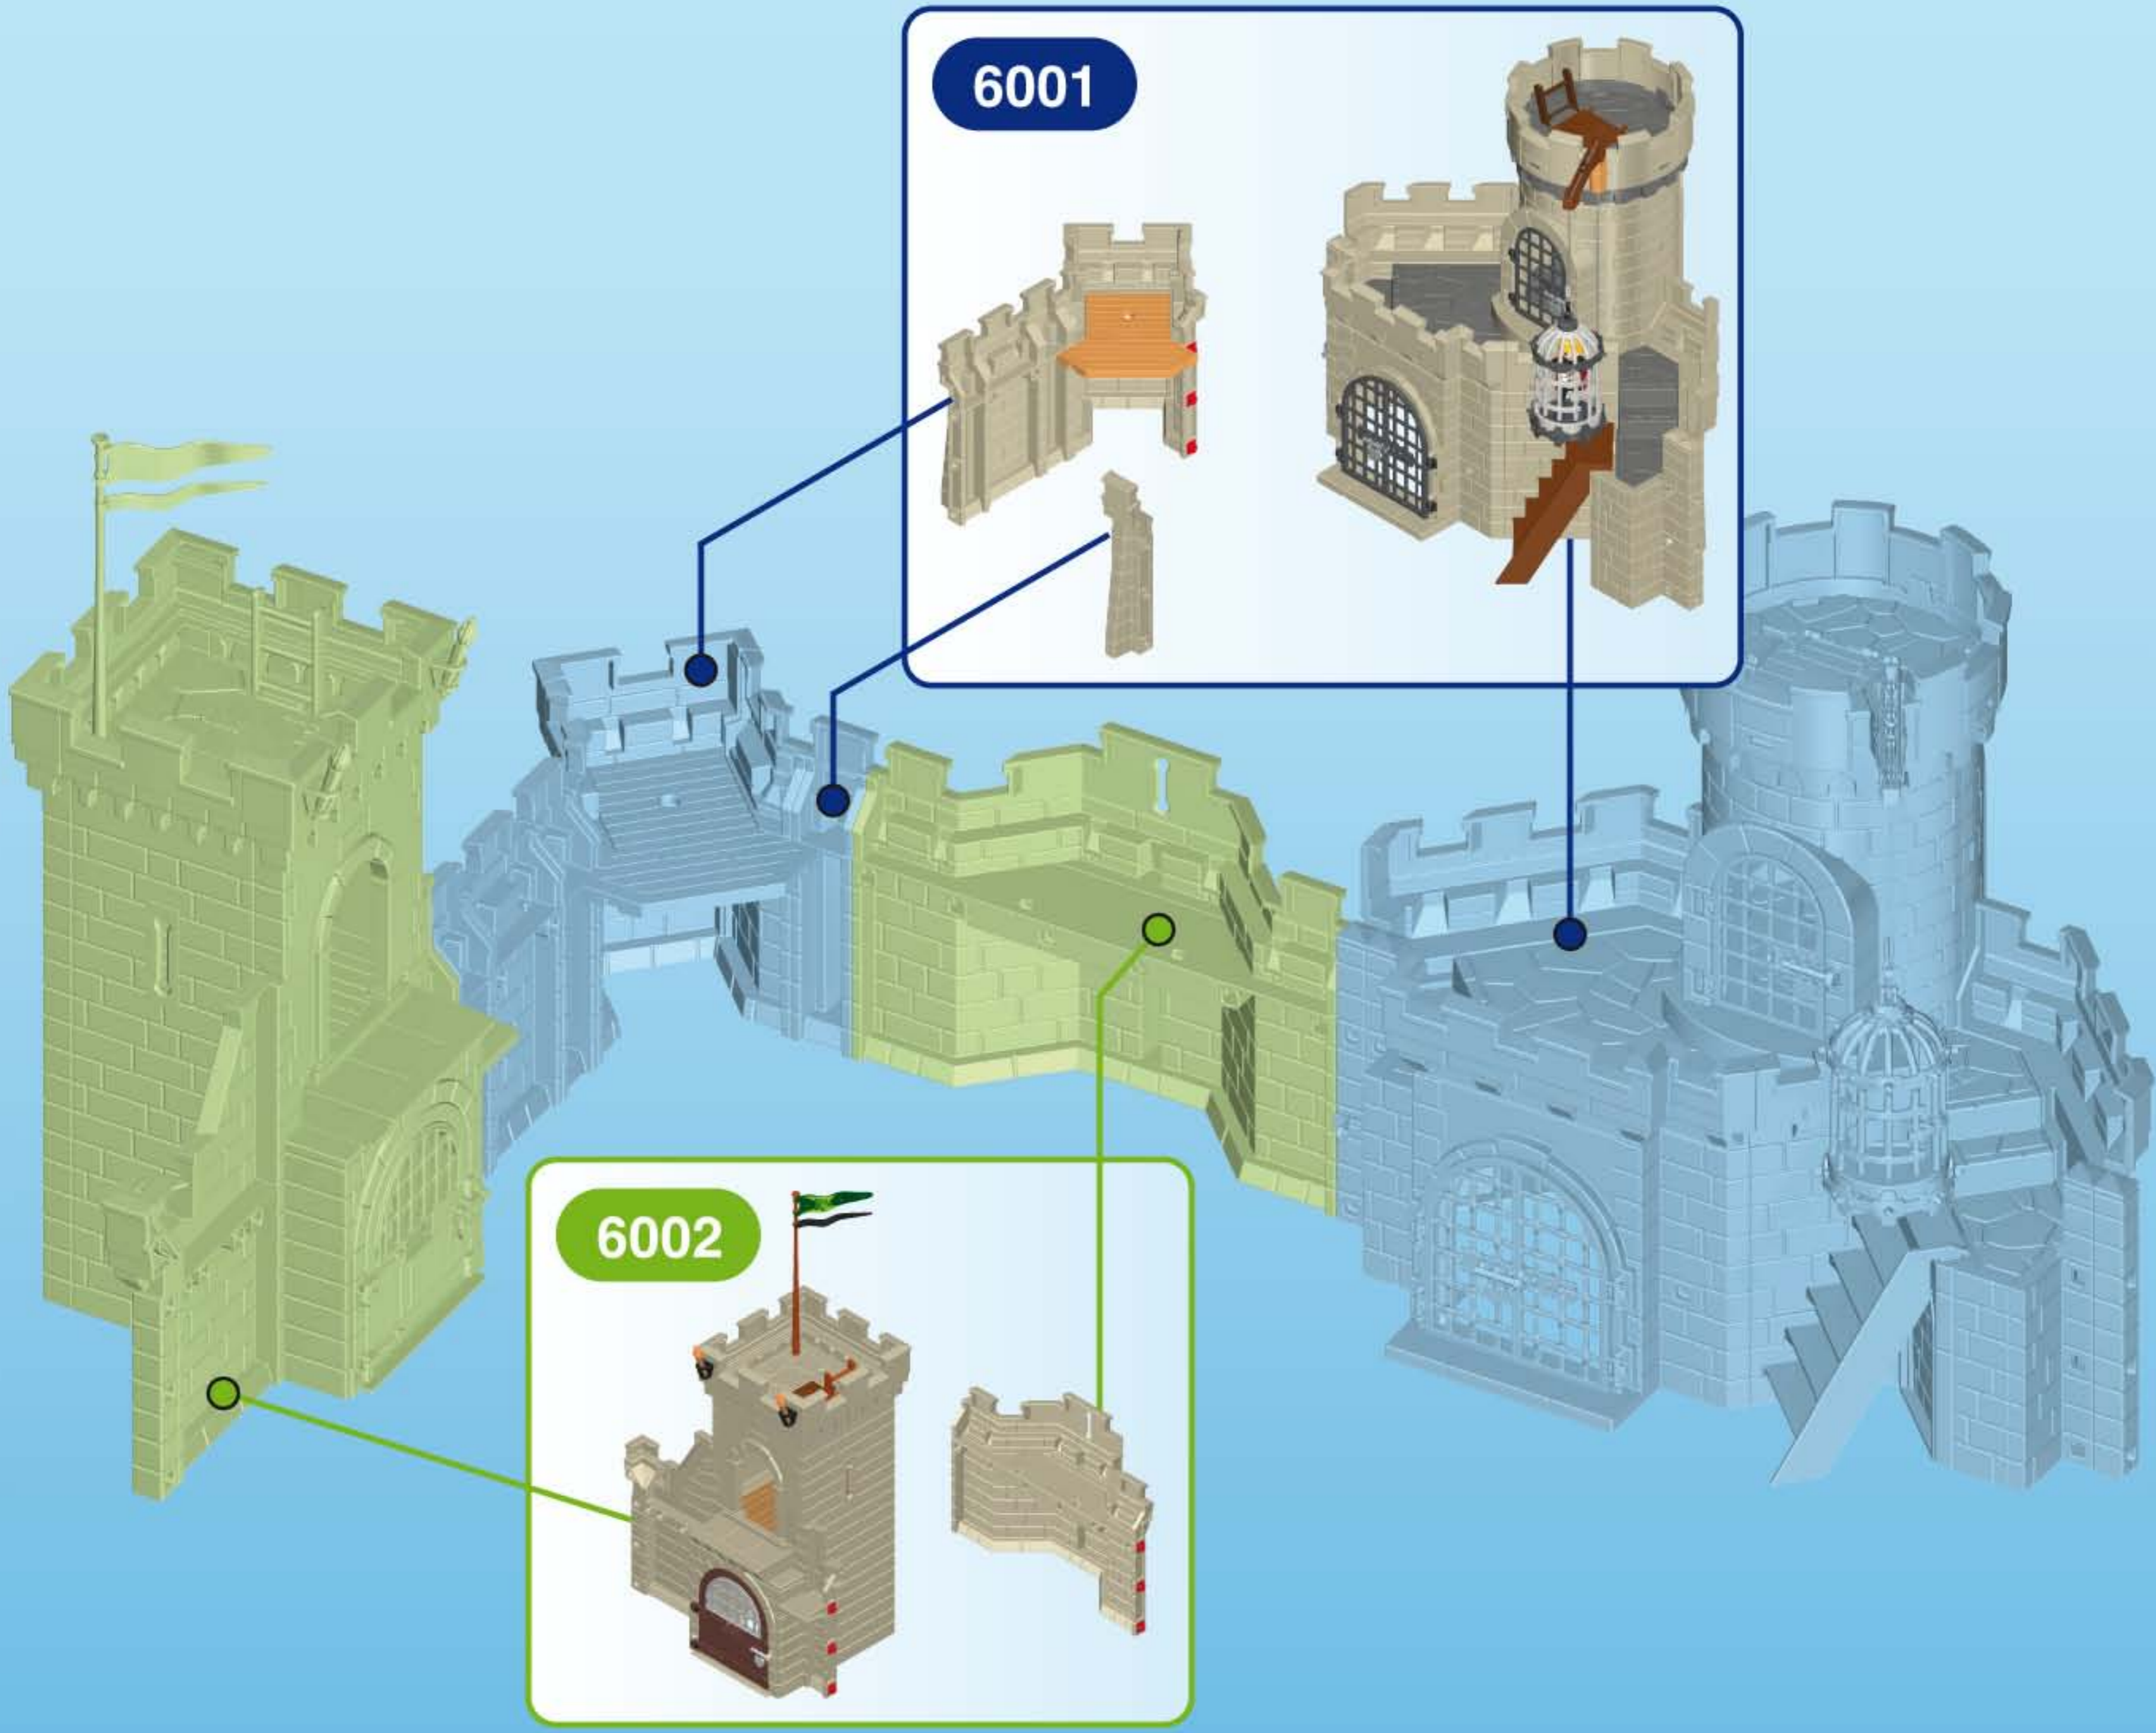

7x

2

6002

4

**6001**

A rectangular grey brick wall section with a crenelated top edge. It has a red and white striped pattern on the bottom right corner. A blue dot on the main diagram points to its top edge.

**6002**

A grey brick wall section with a large arched window opening. It has a red and white striped pattern on the bottom right corner. A green dot on the main diagram points to the top edge of the wall.