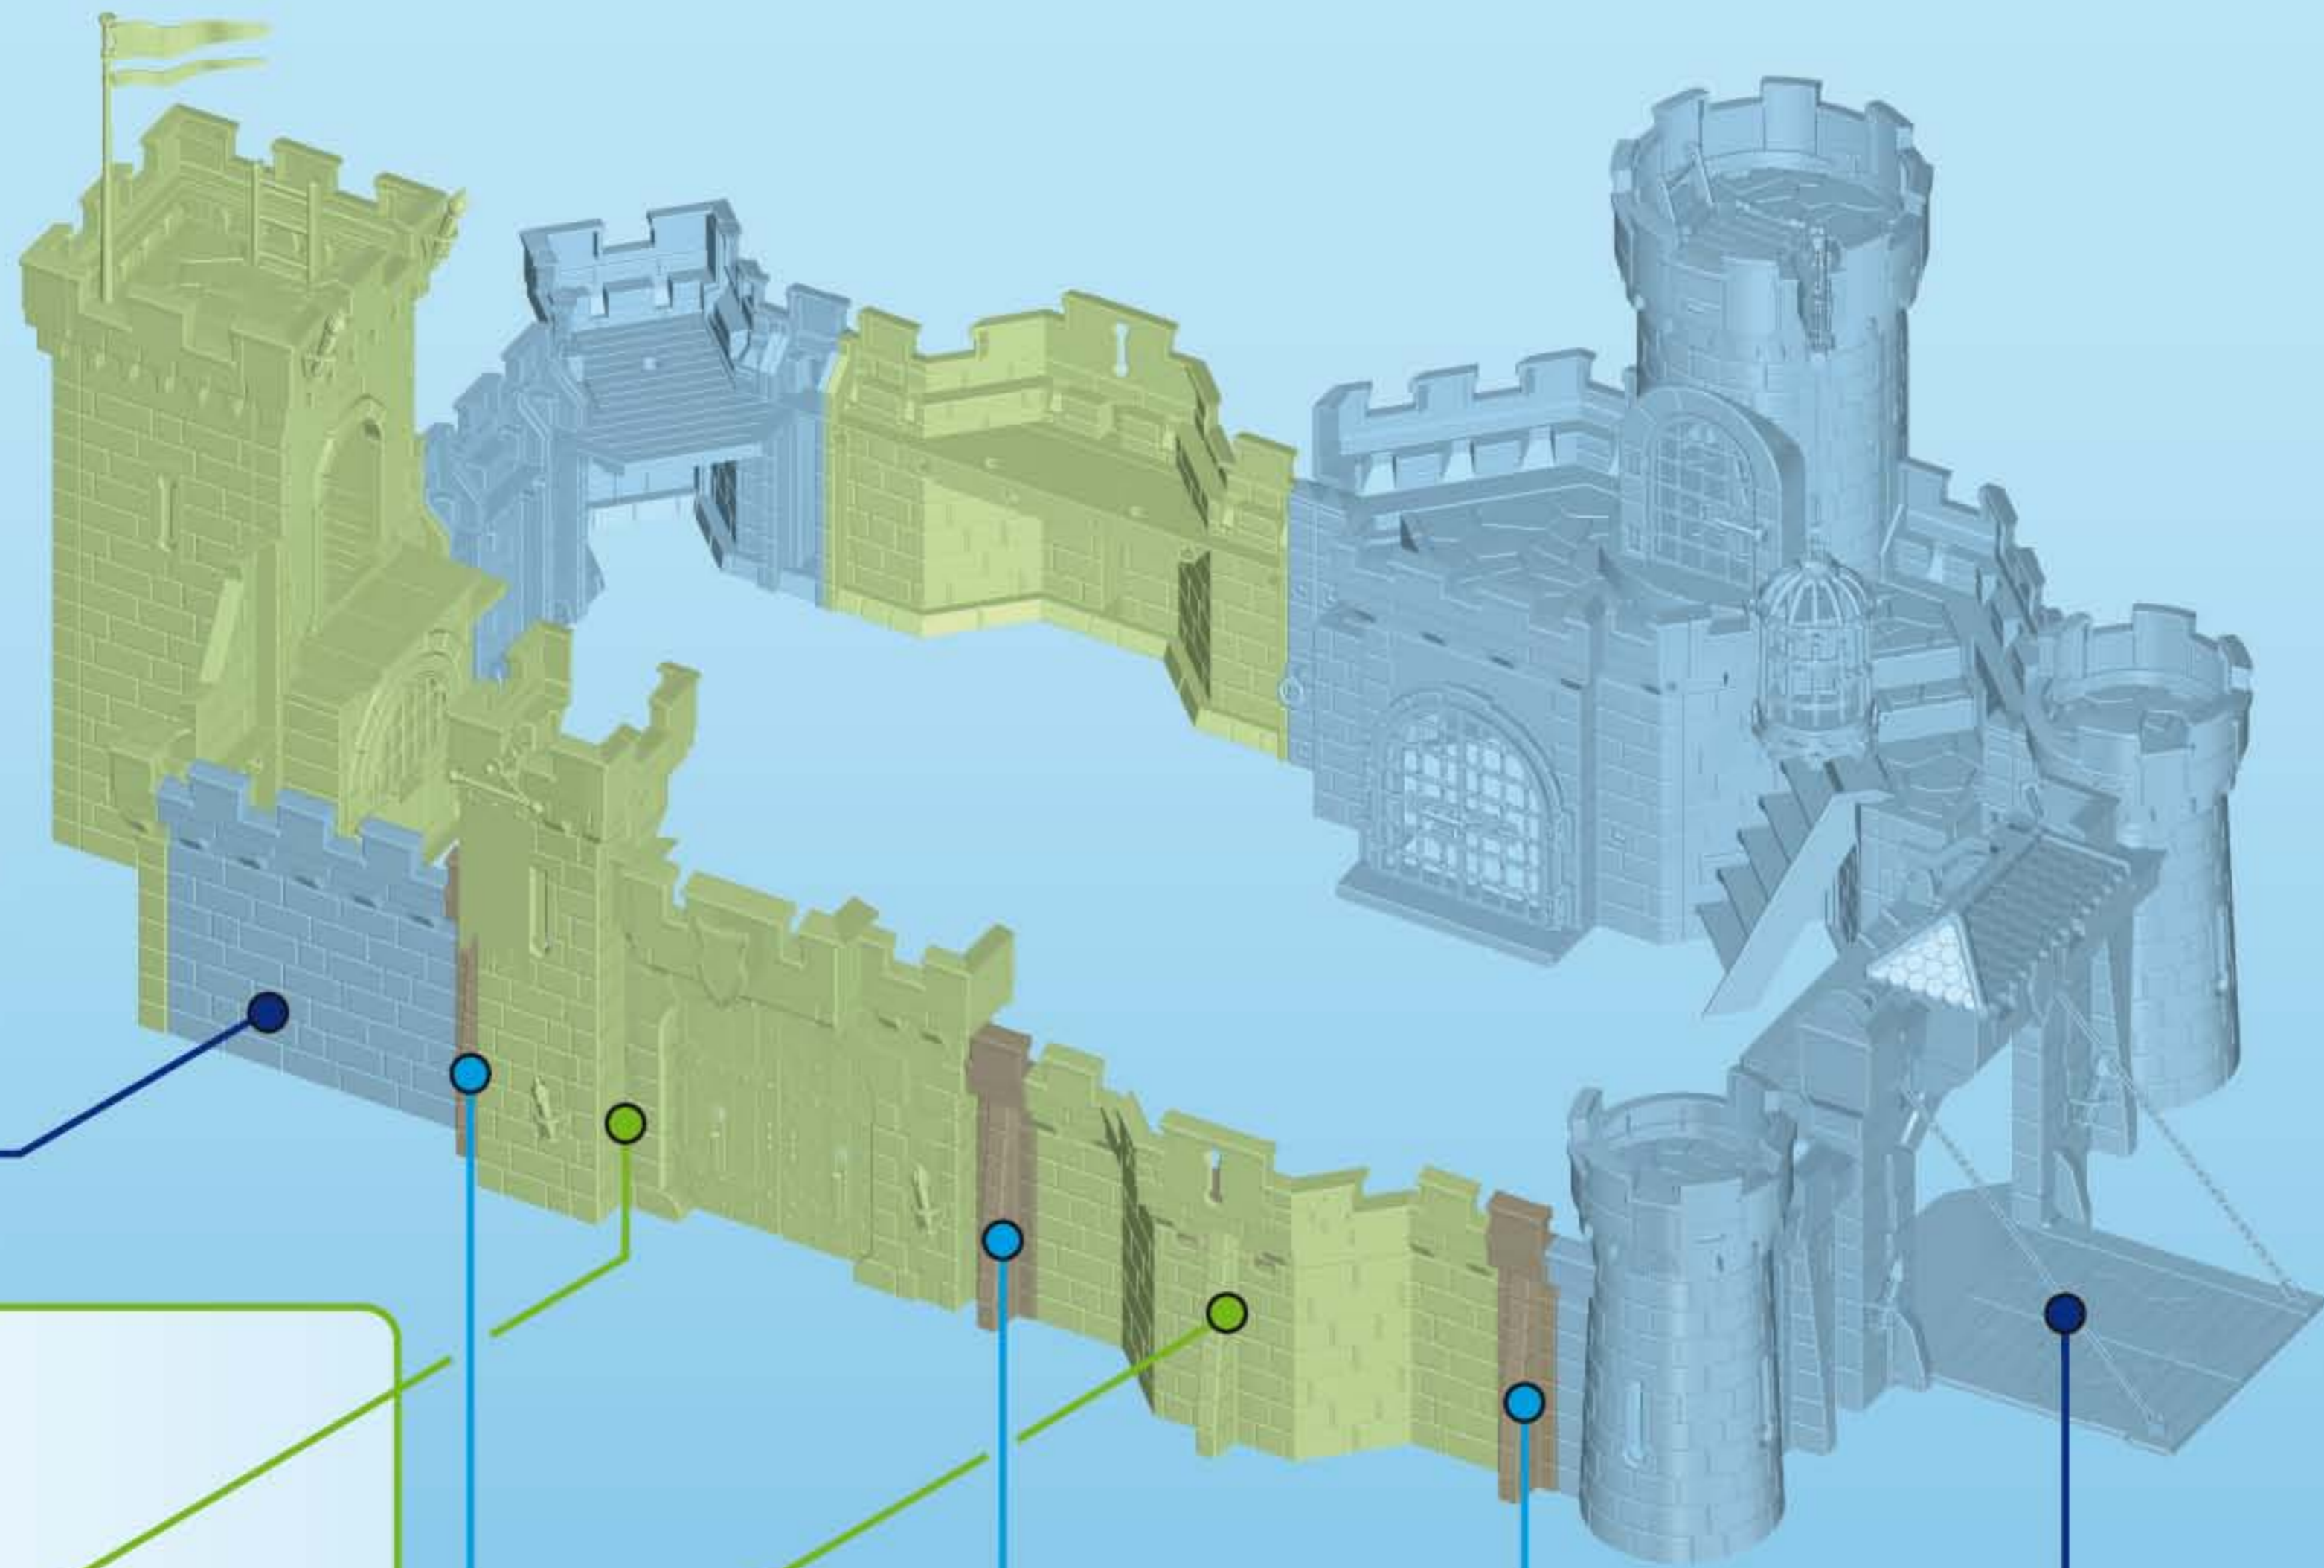

7x

2

6002

4

**6001**

A rectangular grey brick wall section with a crenelated top edge. It has a red and white striped pattern on the bottom right corner. A blue dot on the main diagram points to its top edge.

**6002**

A grey brick wall section with a large arched window opening. It has a red and white striped pattern on the bottom right corner. A green dot on the main diagram points to the top edge of the wall.

**6372**

Three vertical grey brick wall sections of varying heights. A blue dot on the main diagram points to the top edge of the wall.

**6001**

A grey brick wall section with a red roof. It has a red and white striped pattern on the bottom right corner. A blue dot on the main diagram points to the top edge of the wall.