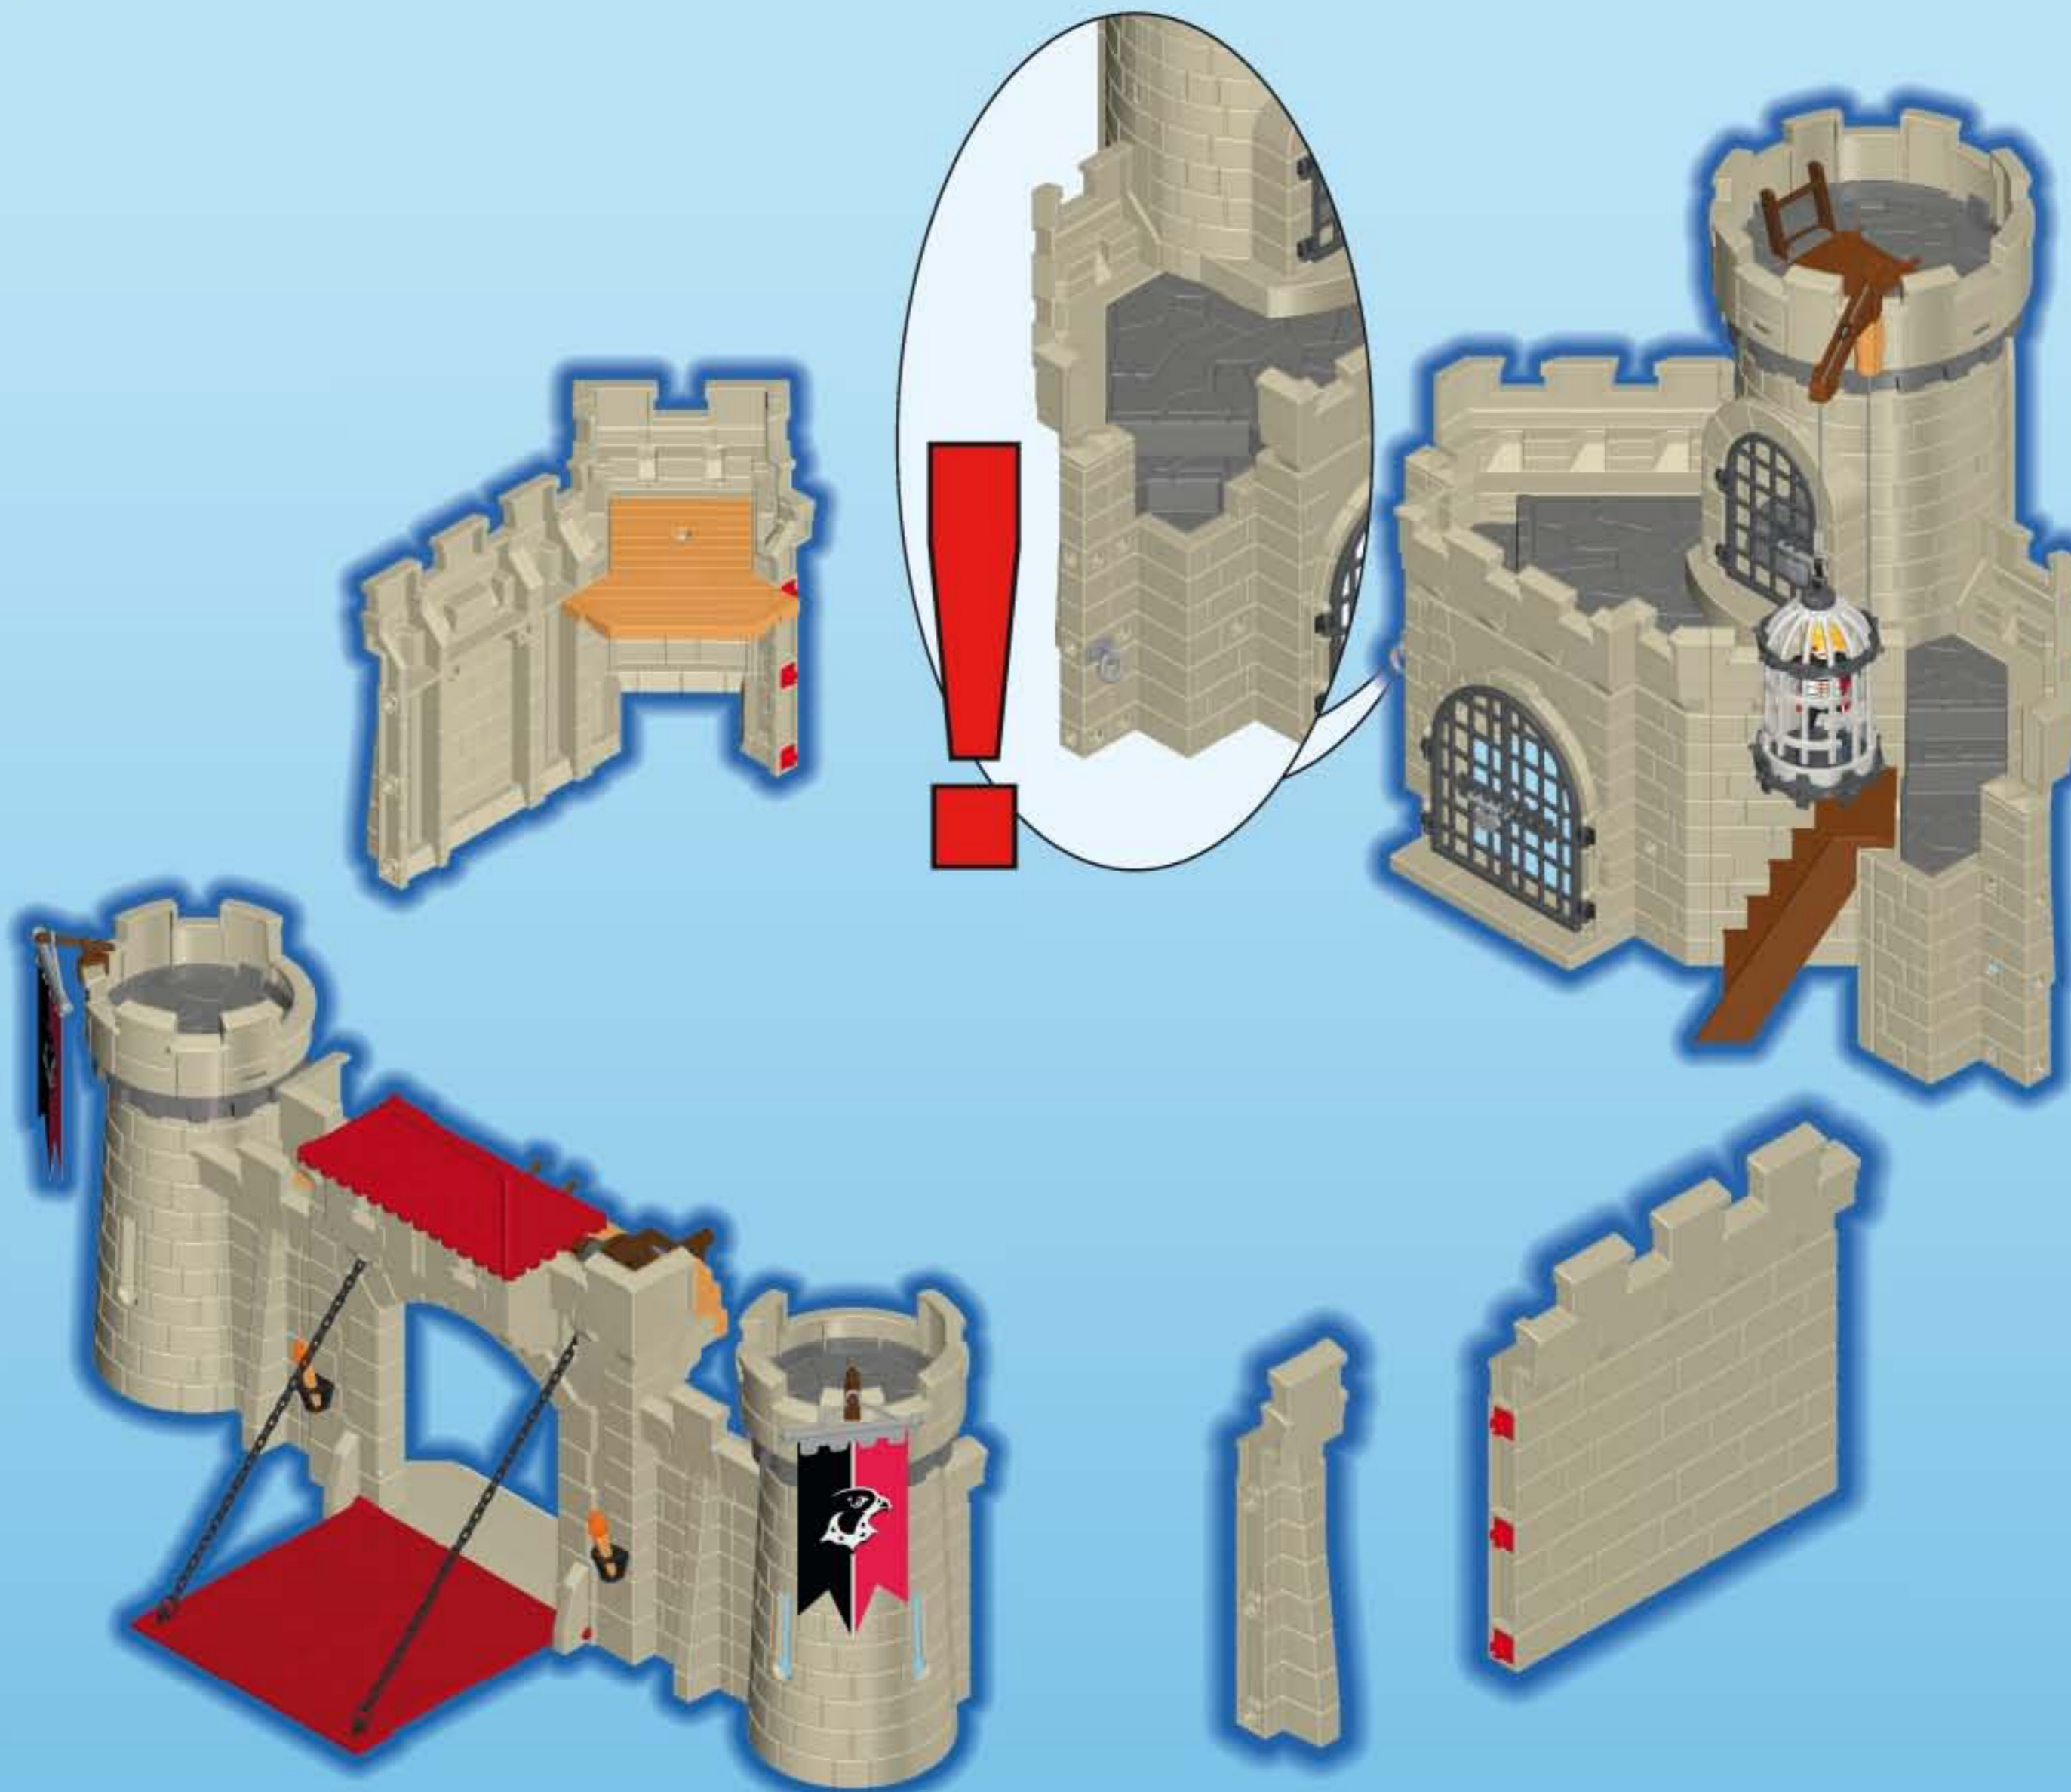

6372

+

6001

+

6002

1

6001

2x

2x

3x

7x