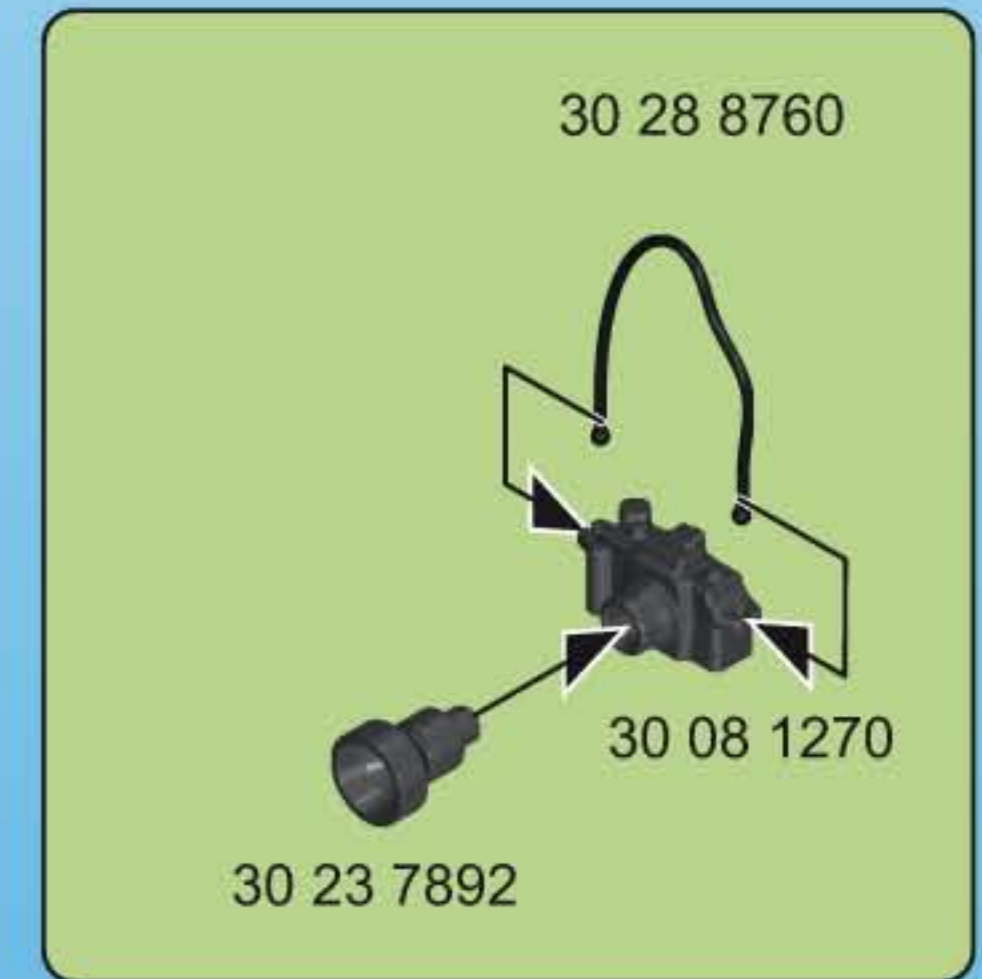

1

2

30 82 5493

1

2x

2

30 82 5503

No. 30825503
© 2015 geobra Brandstätter GmbH & Co. KG
Brandstätterstraße 2-10 No. 30825503
90513 Zirndorf, Germany 12.14