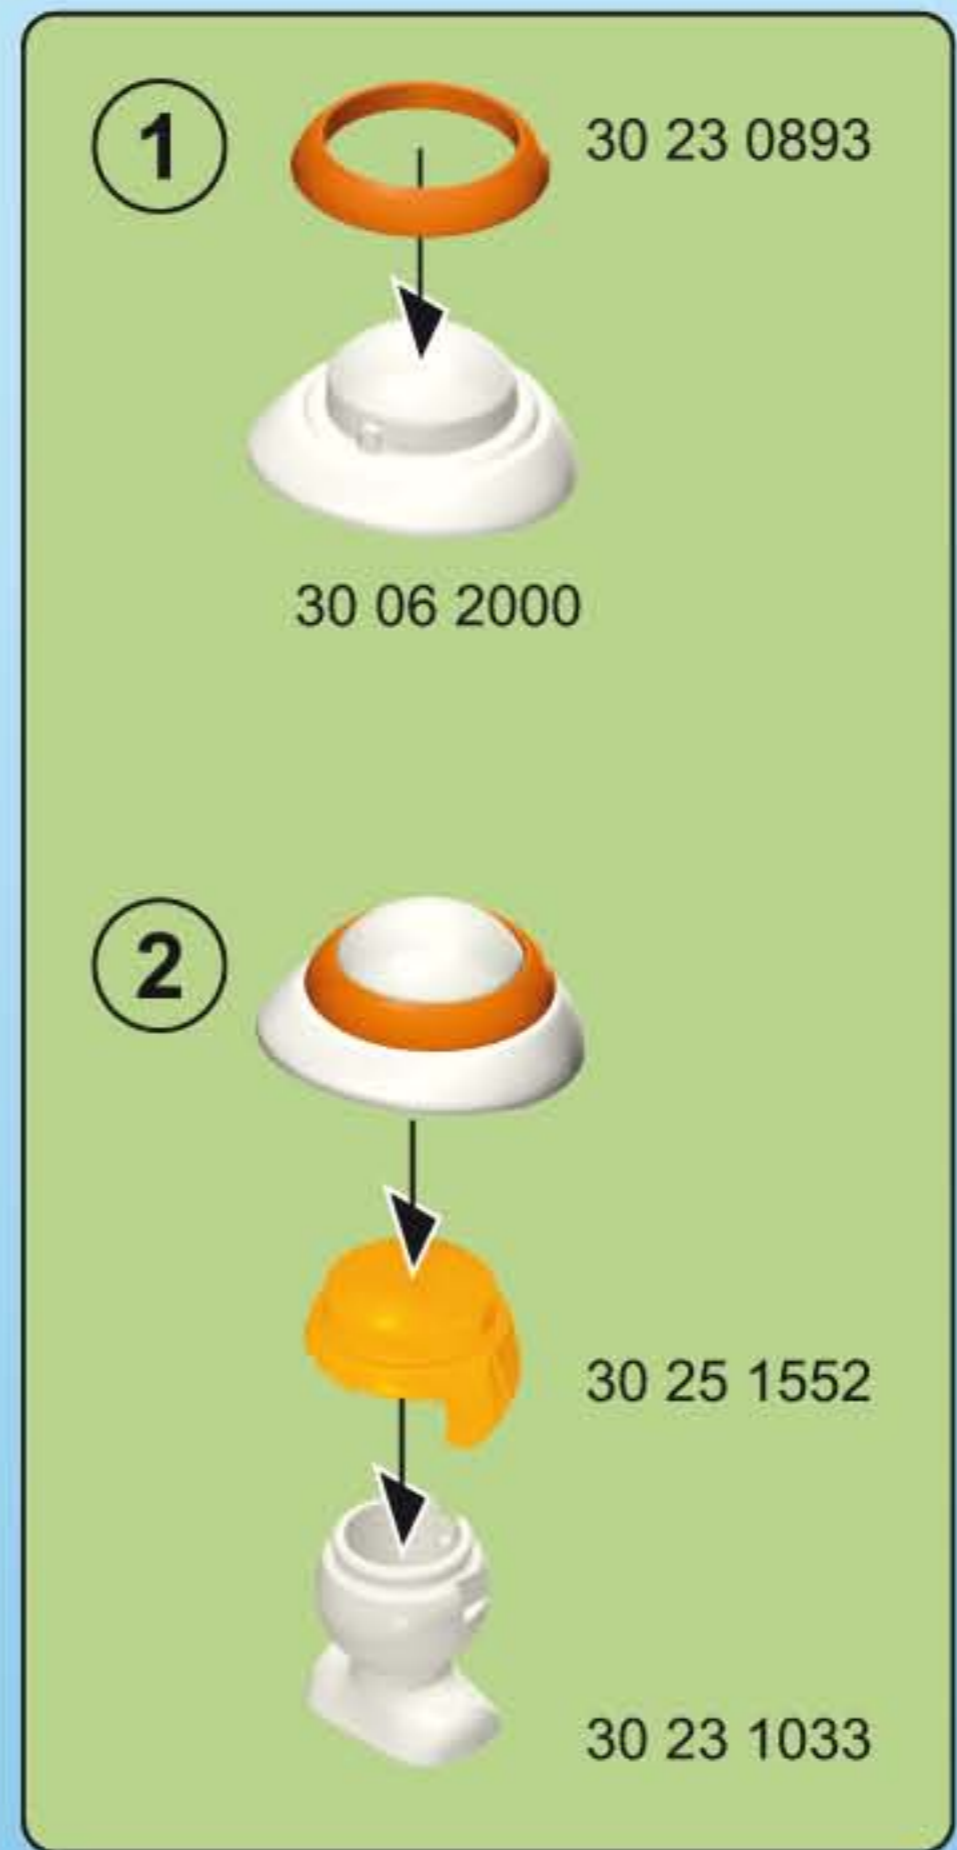

1

2

30 82 5493

1

2x

2

30 82 5503

No. 30825503
© 2015 geobra Brandstätter GmbH & Co. KG
Brandstätterstraße 2-10 No. 30825503
90513 Zirndorf, Germany 12.14