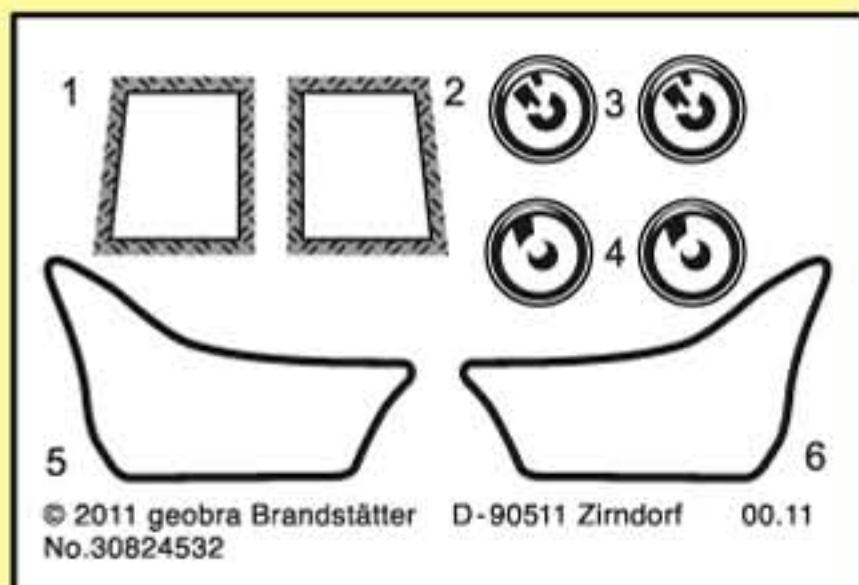

5

2x

30 05 5440