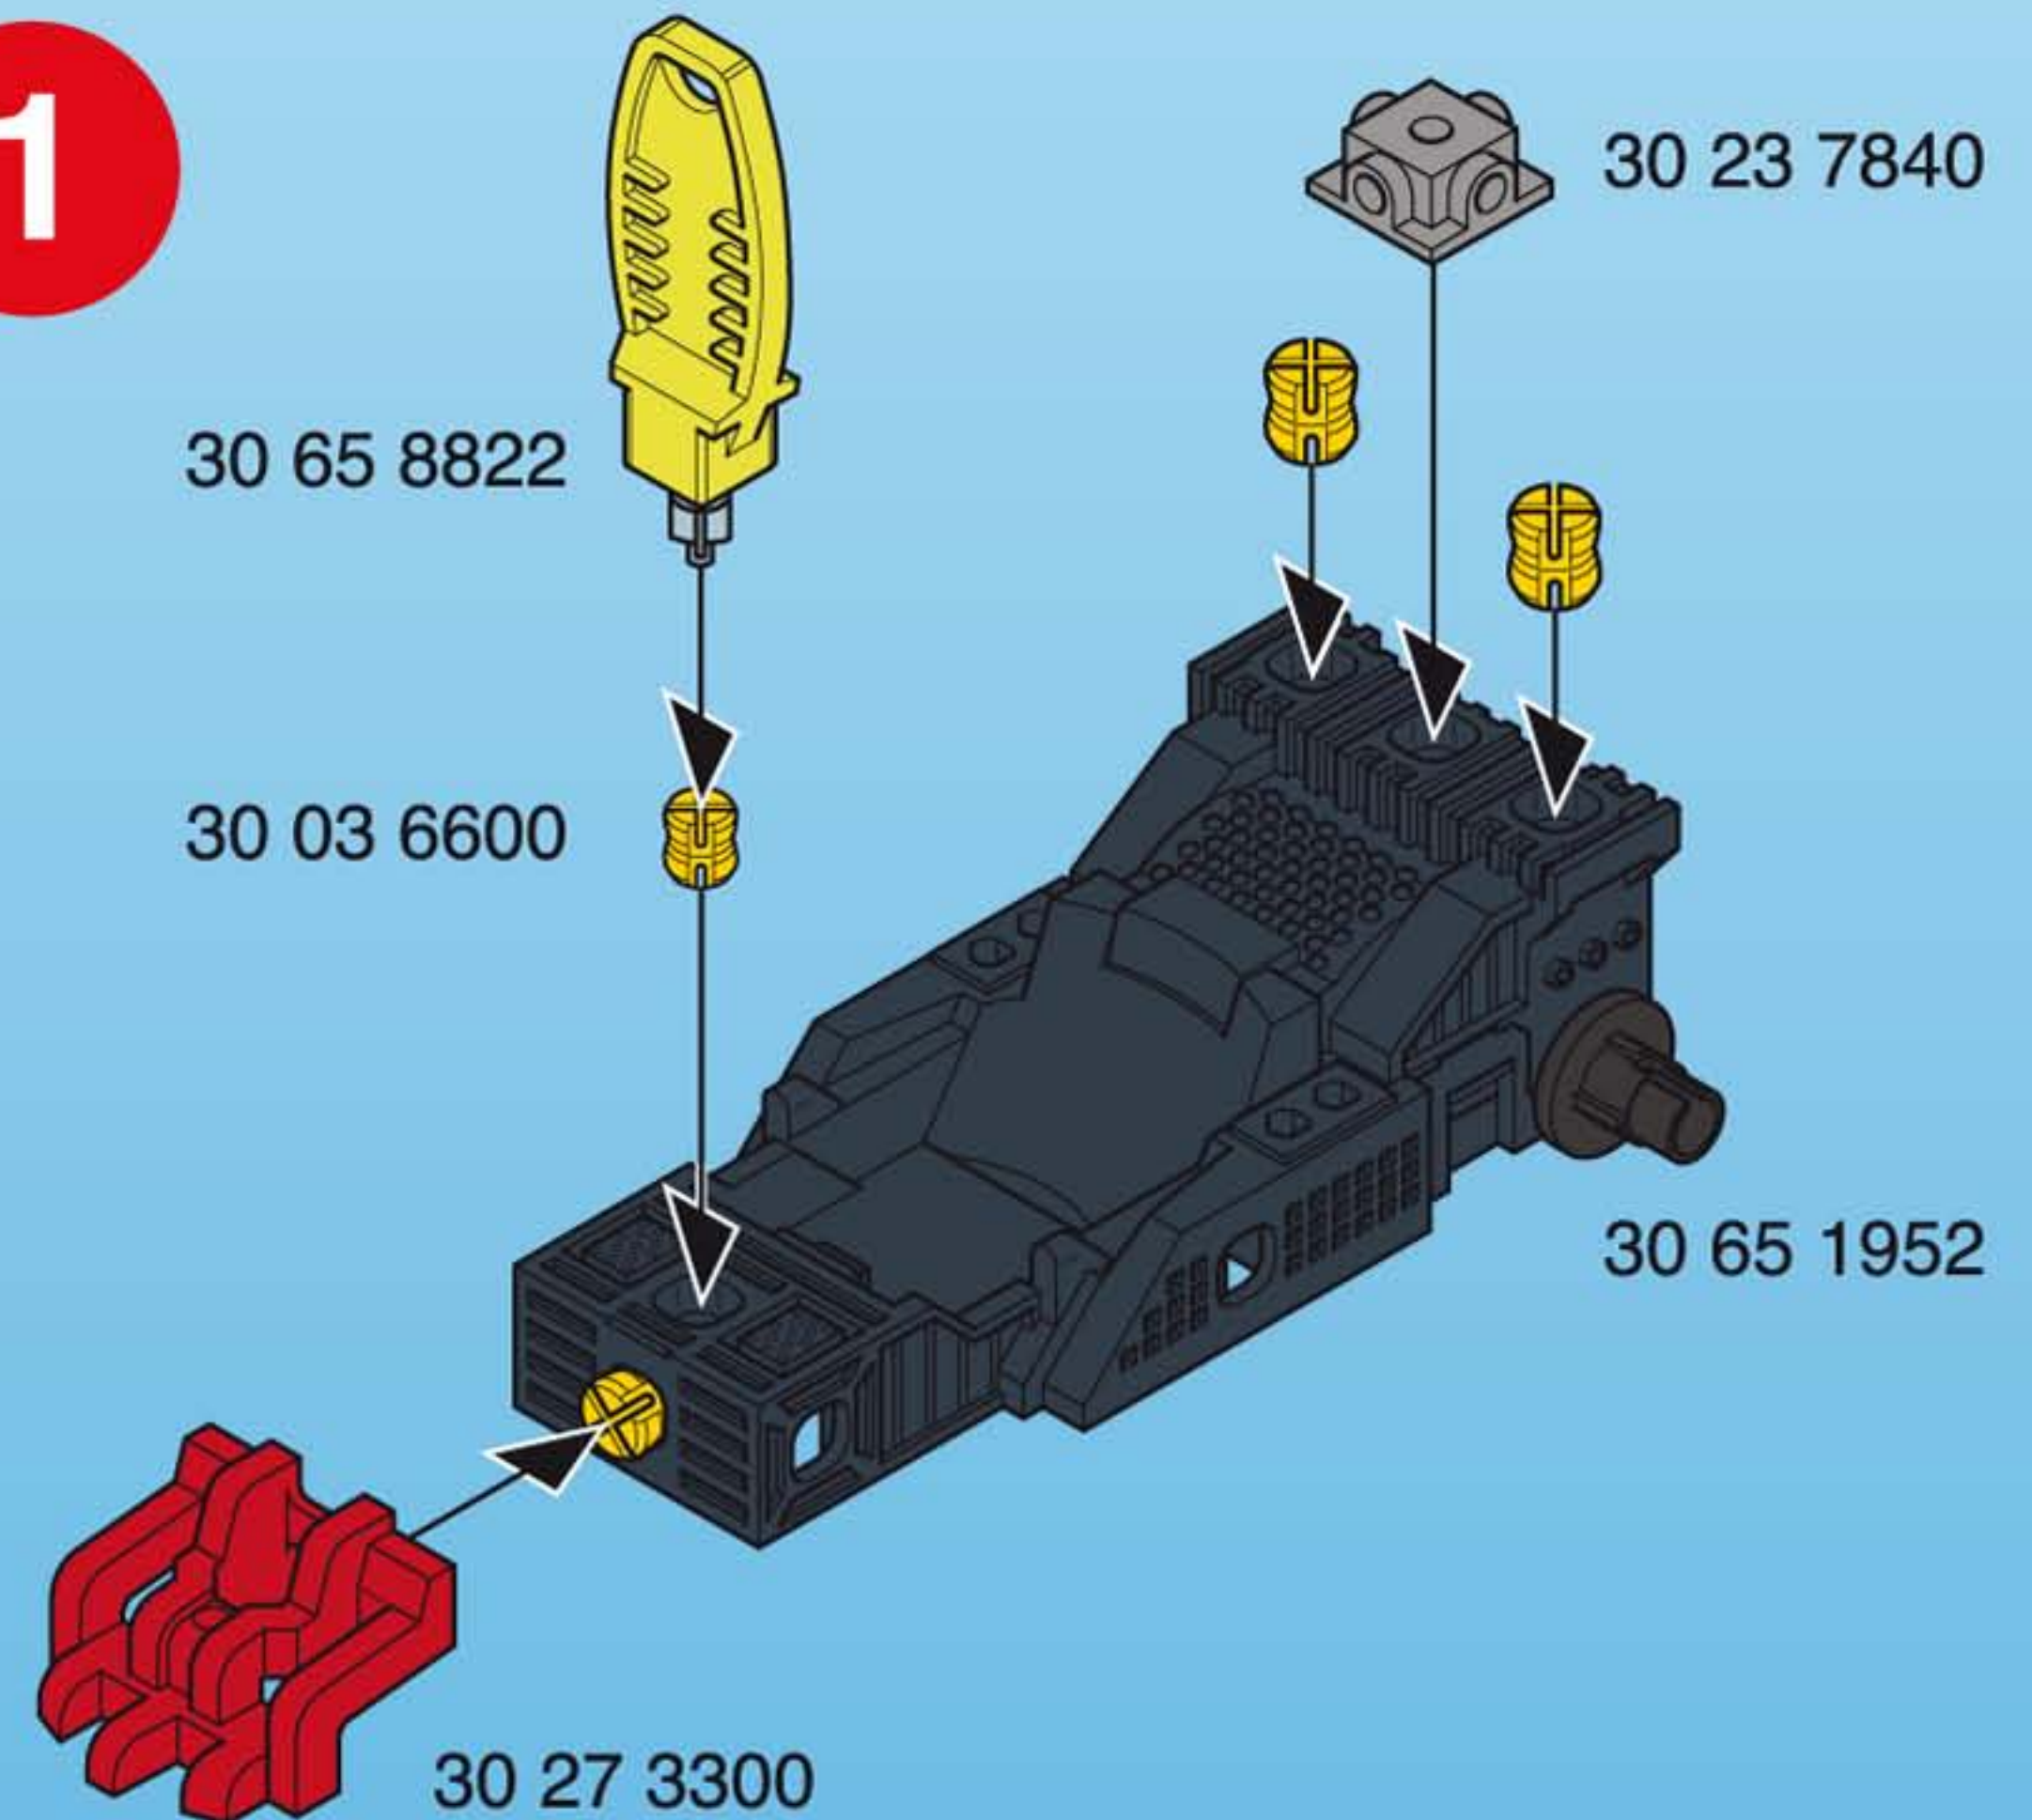

1

1

2

2x

30 82 4710

30 27 6300

30 22 1192

This section shows the assembly of a wheel hub. It includes a black tire (30 82 4710), a yellow hub (30 27 6300), and a black gear (30 22 1192). Arrows indicate the gear is inserted into the hub, and the tire is then mounted onto the hub.

2x

30 28 4290

30 82 2990

30 27 2860

This section shows the assembly of a second wheel hub. It includes a black gear (30 28 4290), a black tire (30 82 2990), and a yellow hub (30 27 2860). Arrows indicate the gear is inserted into the hub, and the tire is then mounted onto the hub.