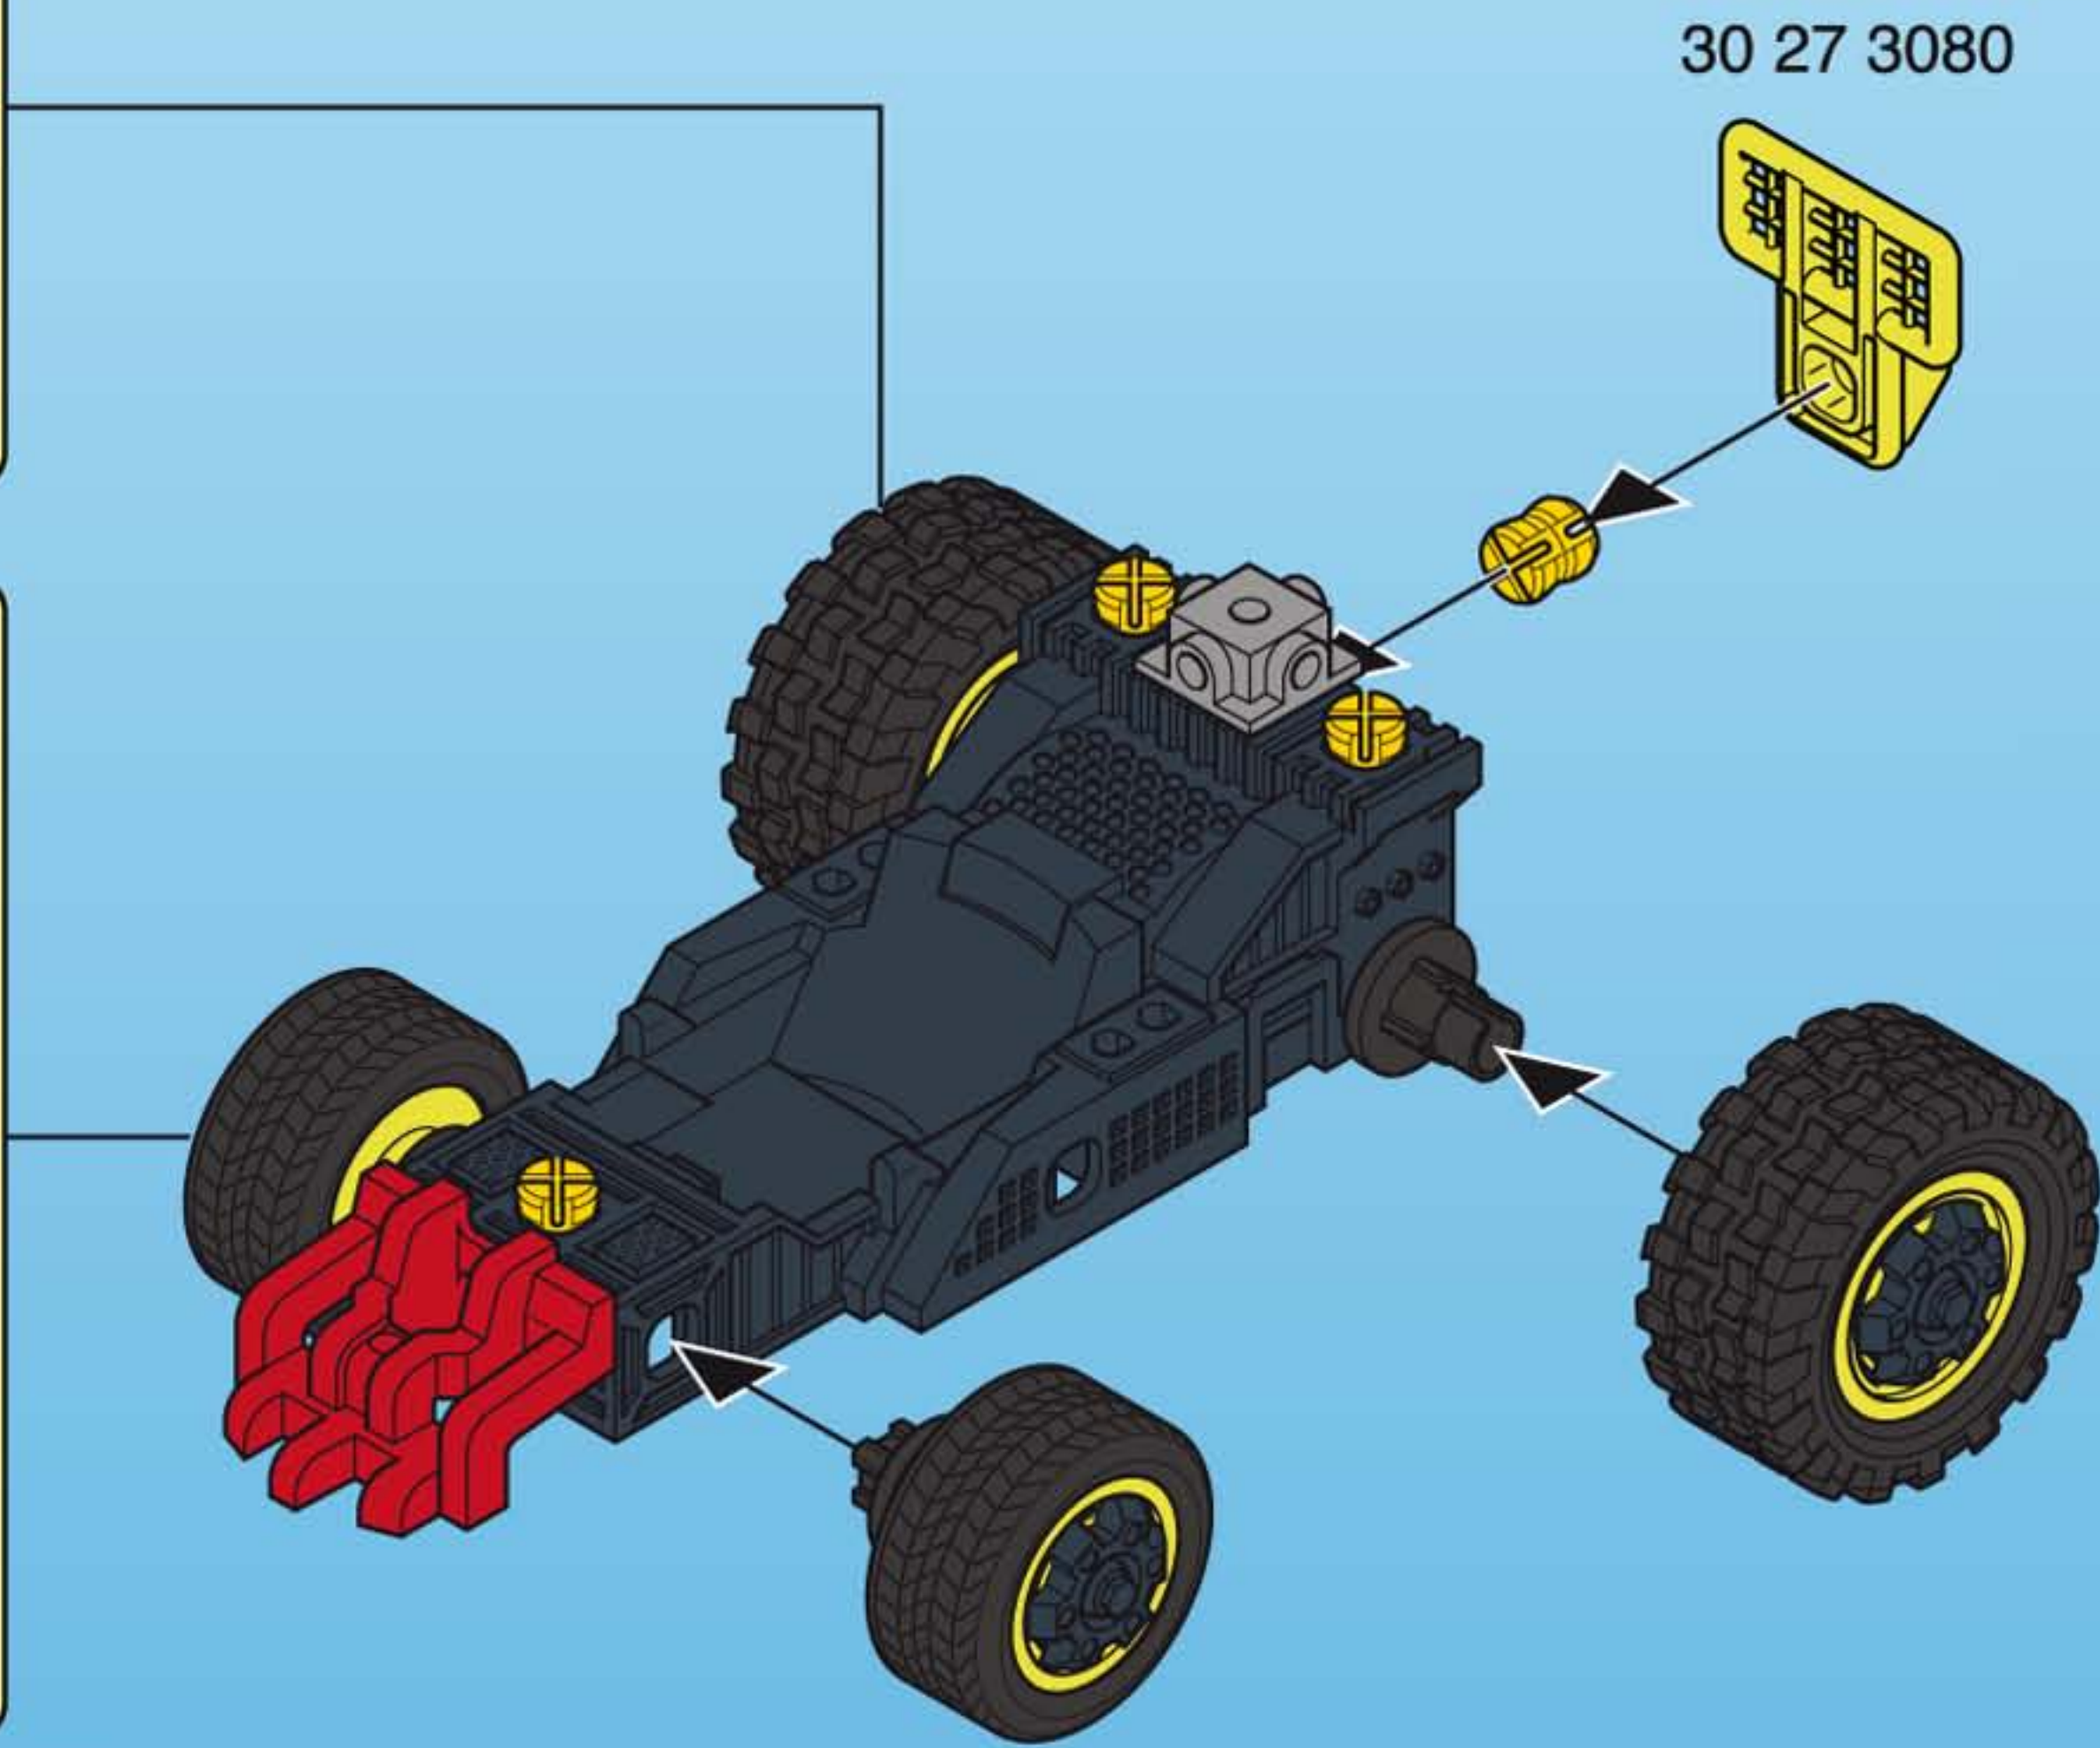

1

1

2

2x

30 82 4710

30 27 6300

30 22 1192

This section shows the assembly of a wheel hub. It includes a black tire (30 82 4710), a yellow hub (30 27 6300), and a black gear (30 22 1192). Arrows indicate the gear is inserted into the hub, and the tire is then mounted onto the hub.

2x

30 28 4290

30 82 2990

30 27 2860

This section shows the assembly of a second wheel hub. It includes a black gear (30 28 4290), a black tire (30 82 2990), and a yellow hub (30 27 2860). Arrows indicate the gear is inserted into the hub, and the tire is then mounted onto the hub.