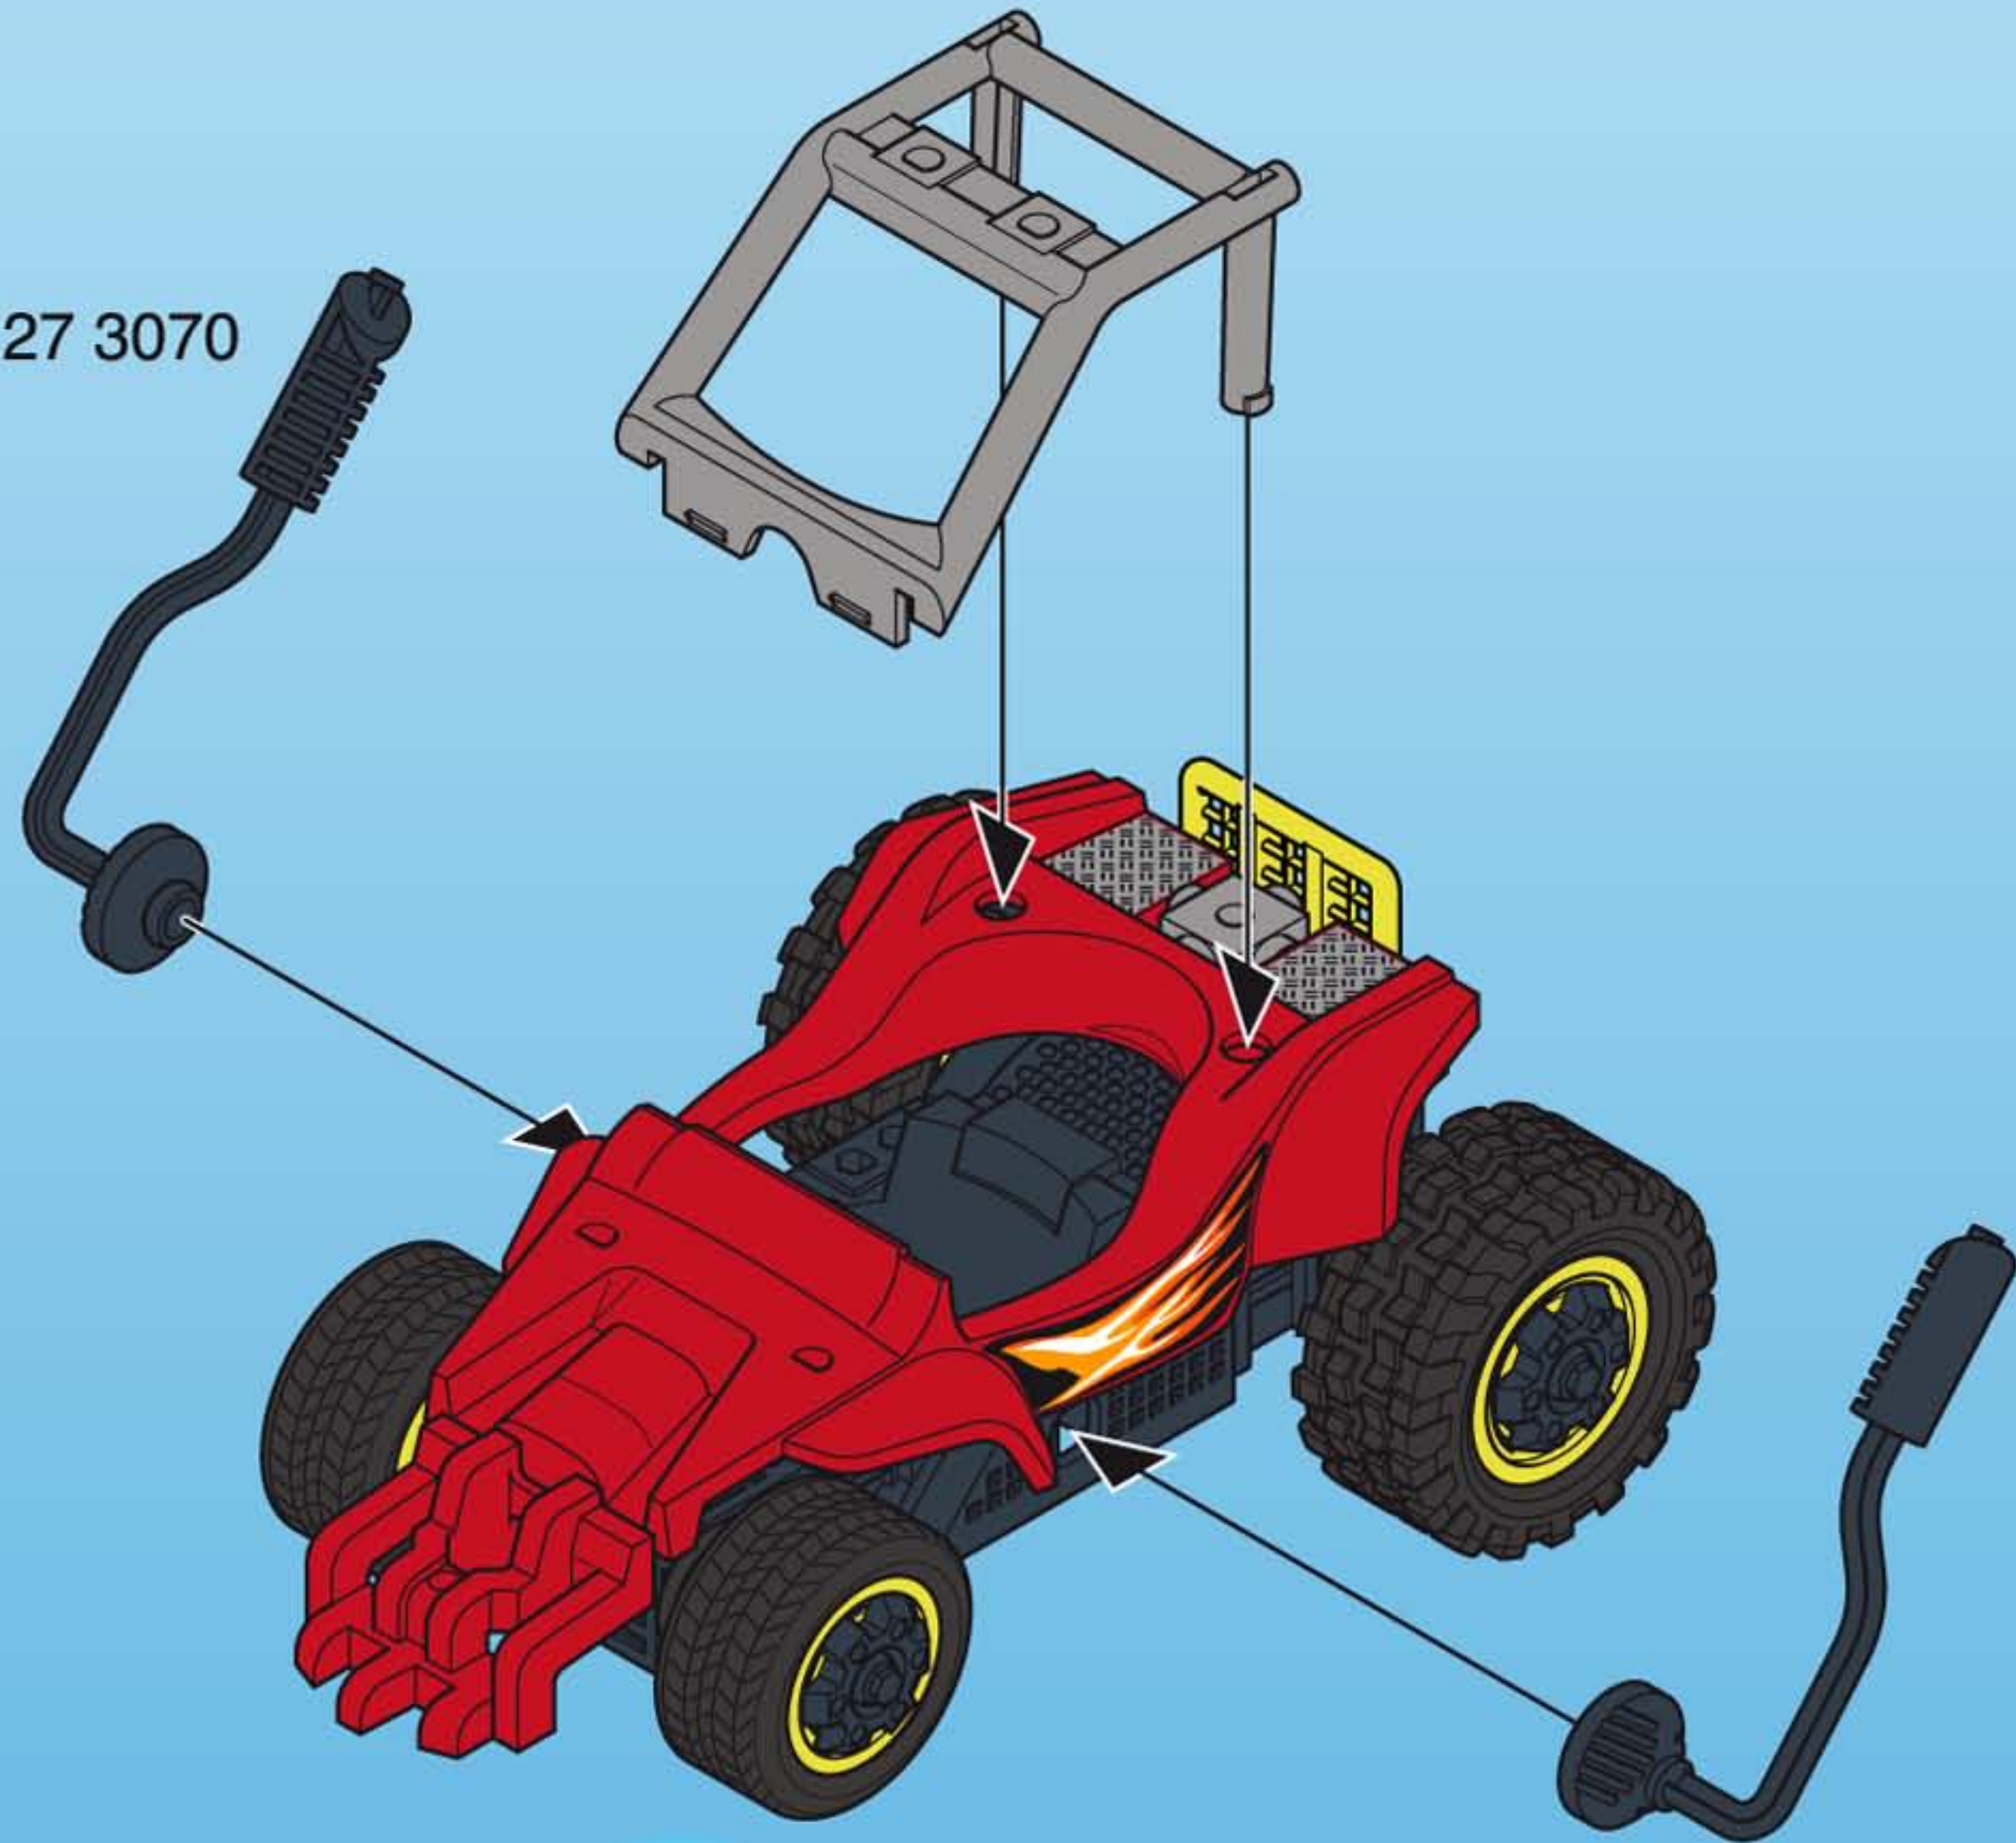

4

30 22 1202

30 27 3070

4