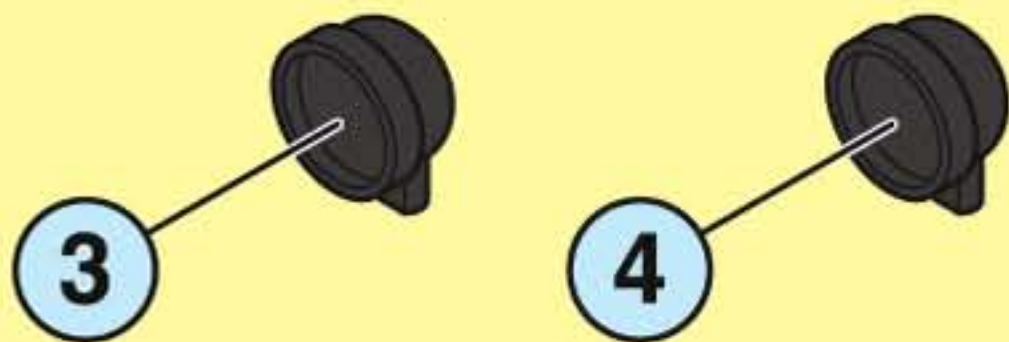

5

2x

30 05 5440