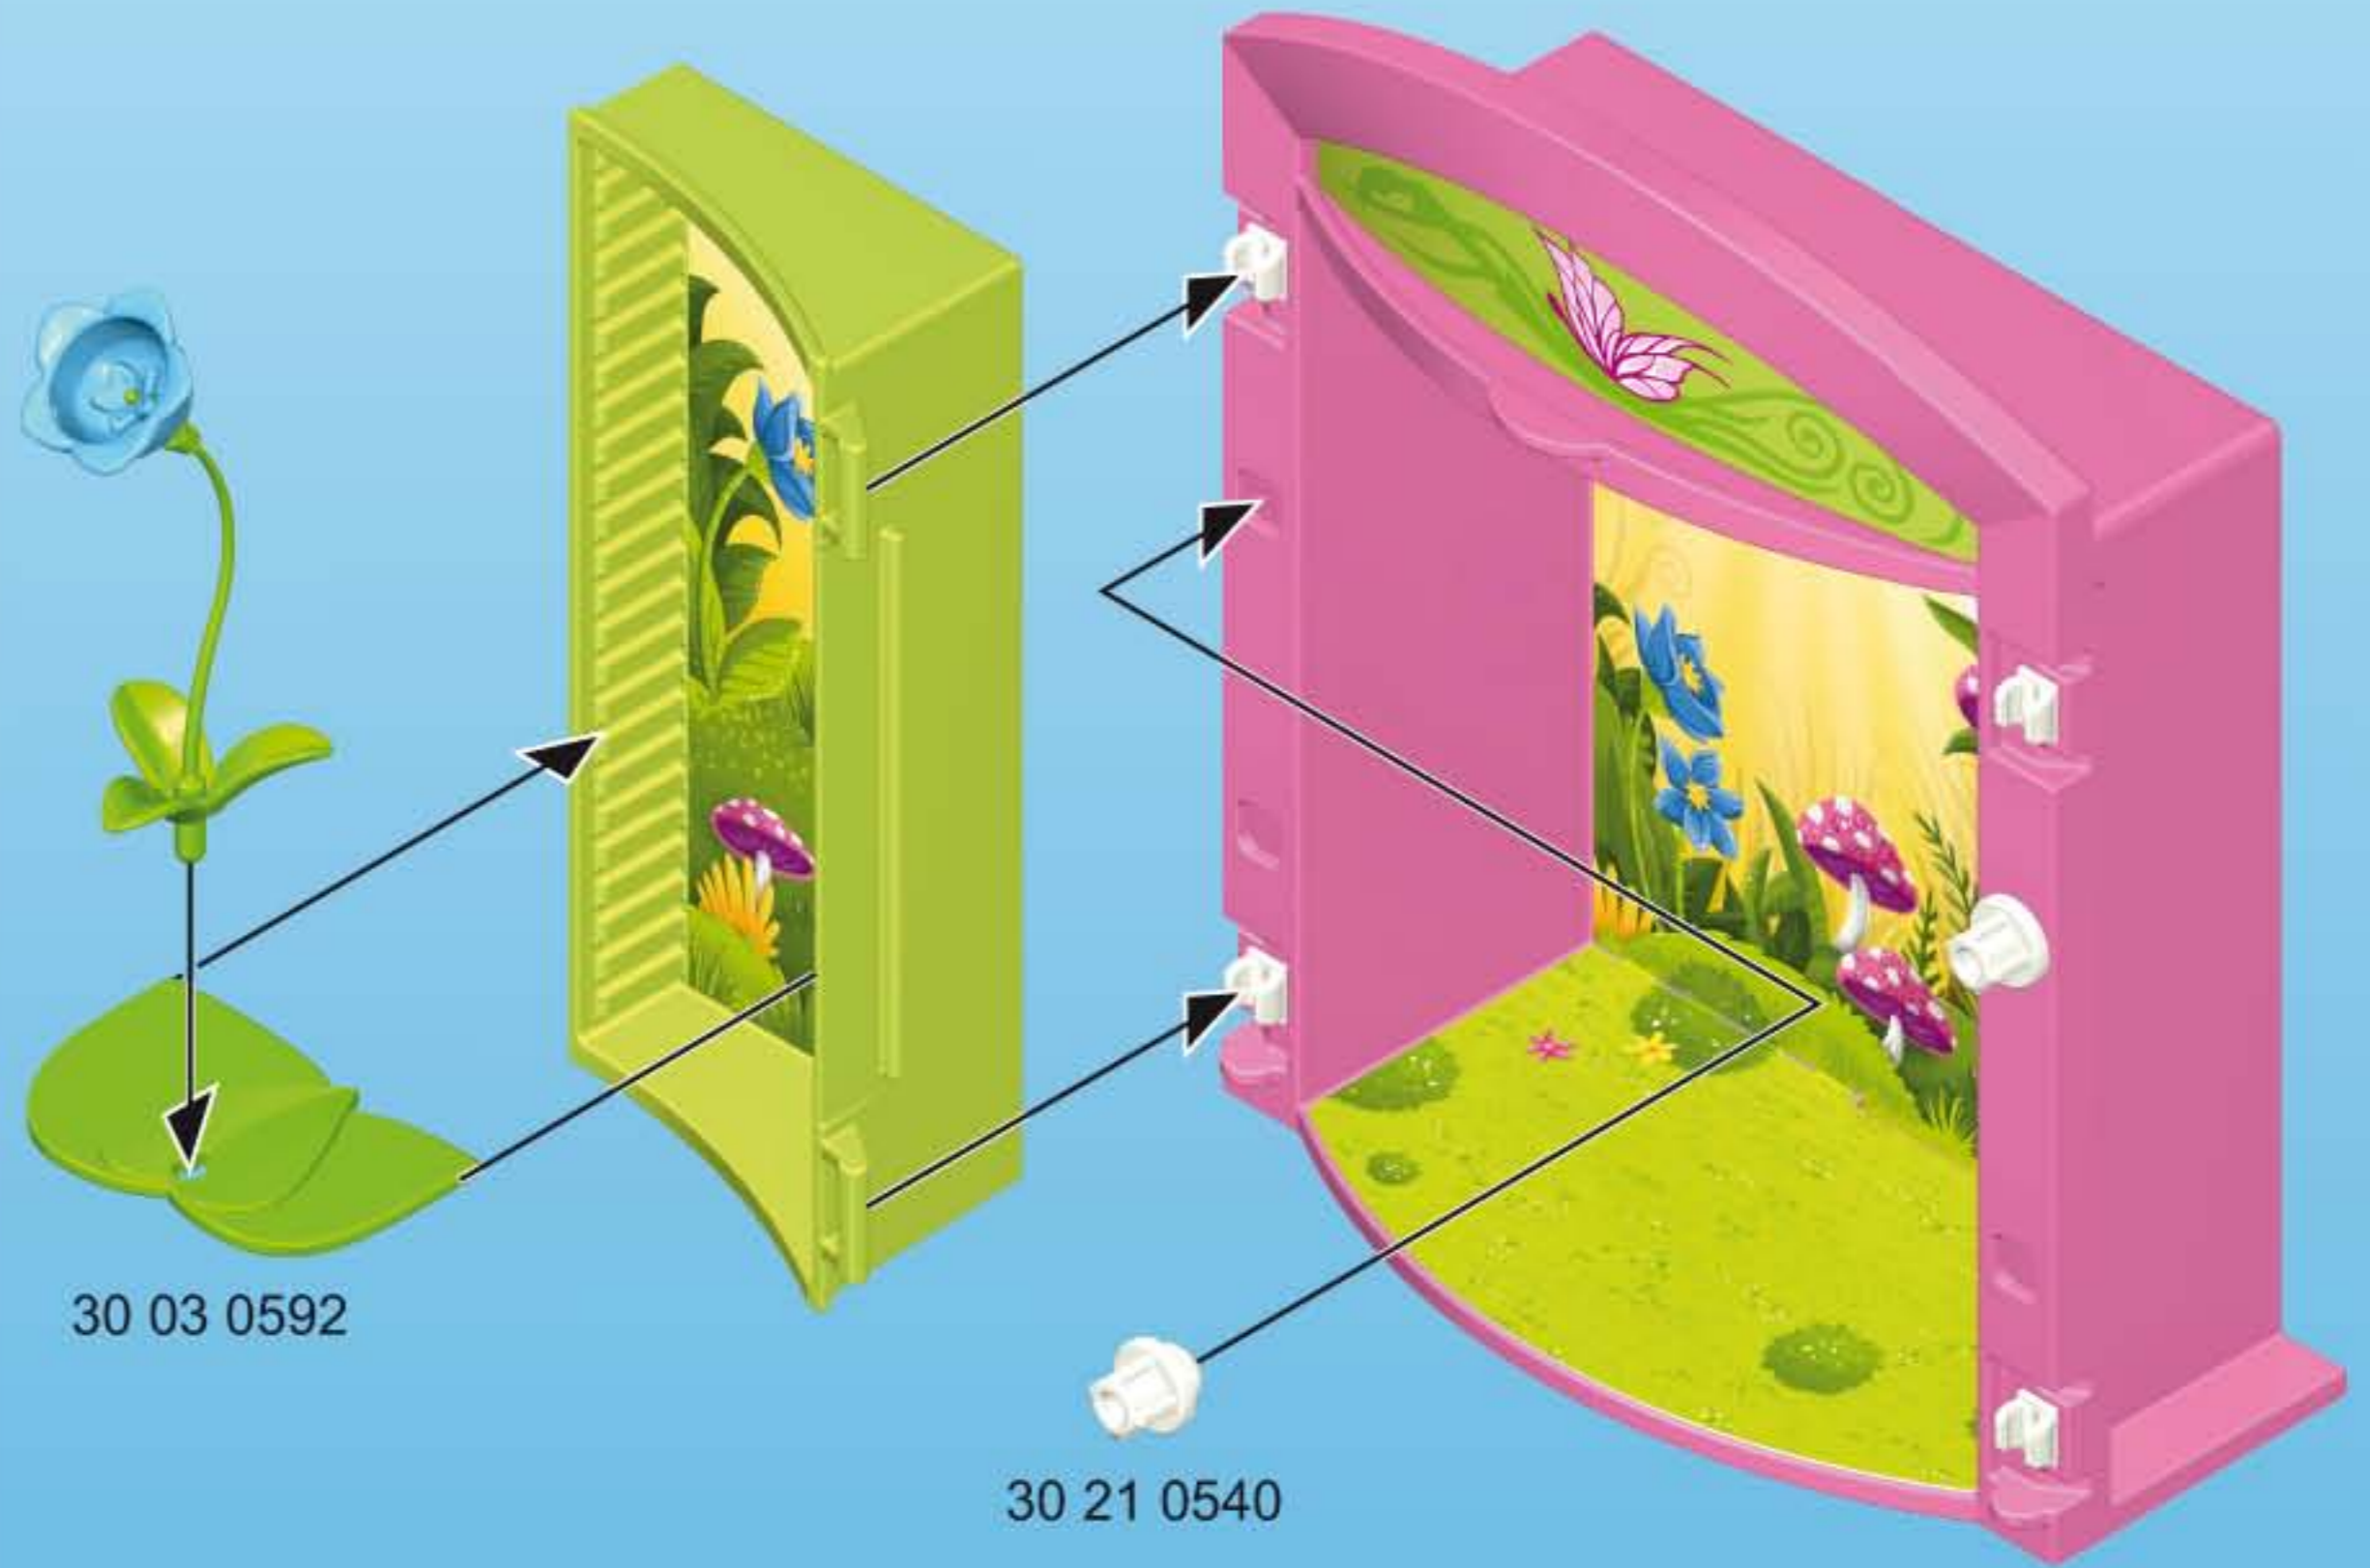

2x

5

6

1

2

2x

30 82 6194

This block contains two numbered steps for assembly. Step 1 shows a green panel with a vertical ribbed texture. A brown strip with six white circular pieces is shown to the left. Two arrows point from the white pieces to the panel. Step 2 shows the same green panel with two circular cutouts. A decorative panel with a nature scene (owl, flowers) is shown to the left. Two arrows point from the decorative panel to the cutouts. A red arrow points from the text '2x' to two white circular pieces. The part number '30 82 6194' is at the bottom.

This block shows the main assembly diagram. A green panel and a pink panel are being joined. Arrows point from the pink pieces in the previous block to their respective locations on the pink panel. A blue flower and a green plant are shown being inserted into the green panel. The part number '30 82 6194' is also visible at the bottom left of this section.