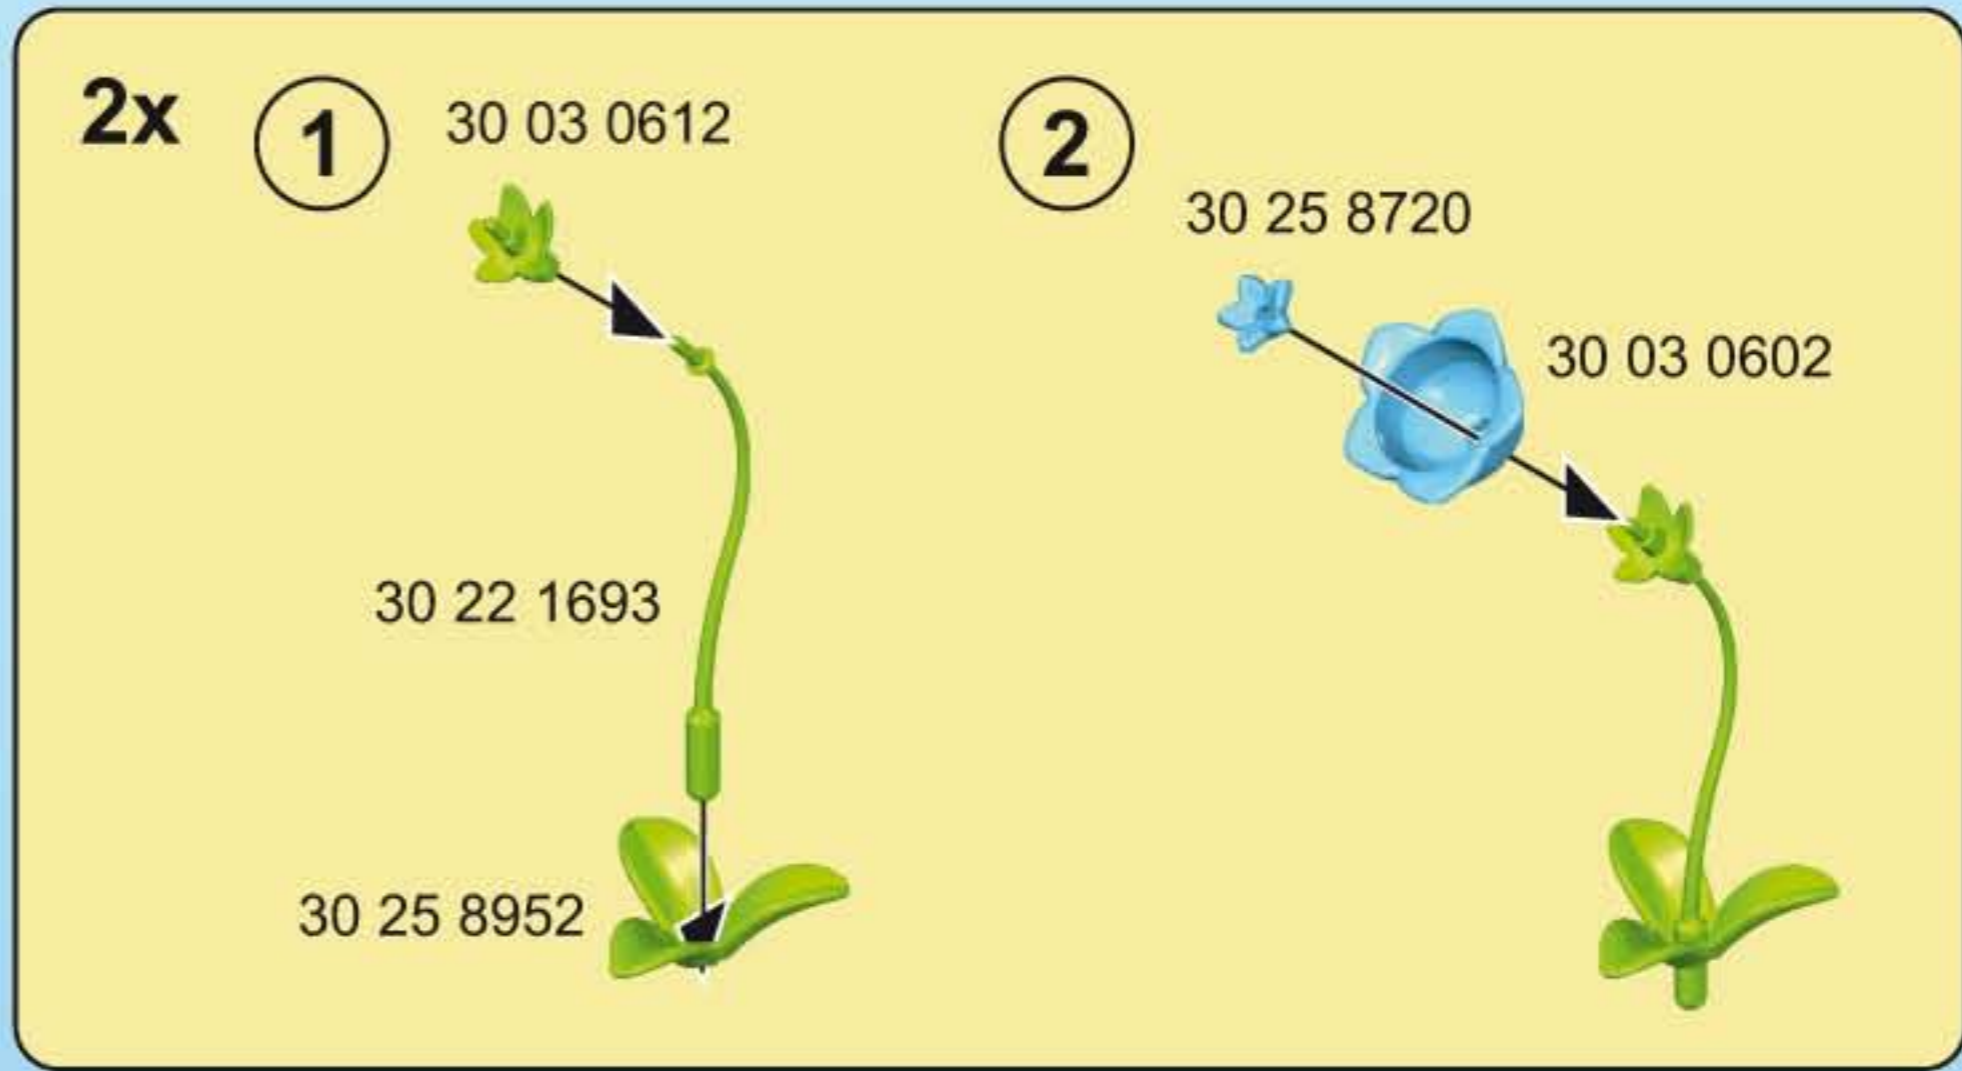

2x

5

6

1

2

2x

30 82 6194

This block contains two numbered steps for assembly. Step 1 shows a green panel with a vertical ribbed texture. A brown strip with six white circular pieces is shown to the left. Two arrows point from the white pieces to the panel. Step 2 shows the same green panel with two circular cutouts. A decorative panel with a nature scene (owl, flowers) is shown to the left. Two arrows point from the decorative panel to the cutouts. A red arrow points from the text '2x' to two white circular pieces. The part number '30 82 6194' is at the bottom.