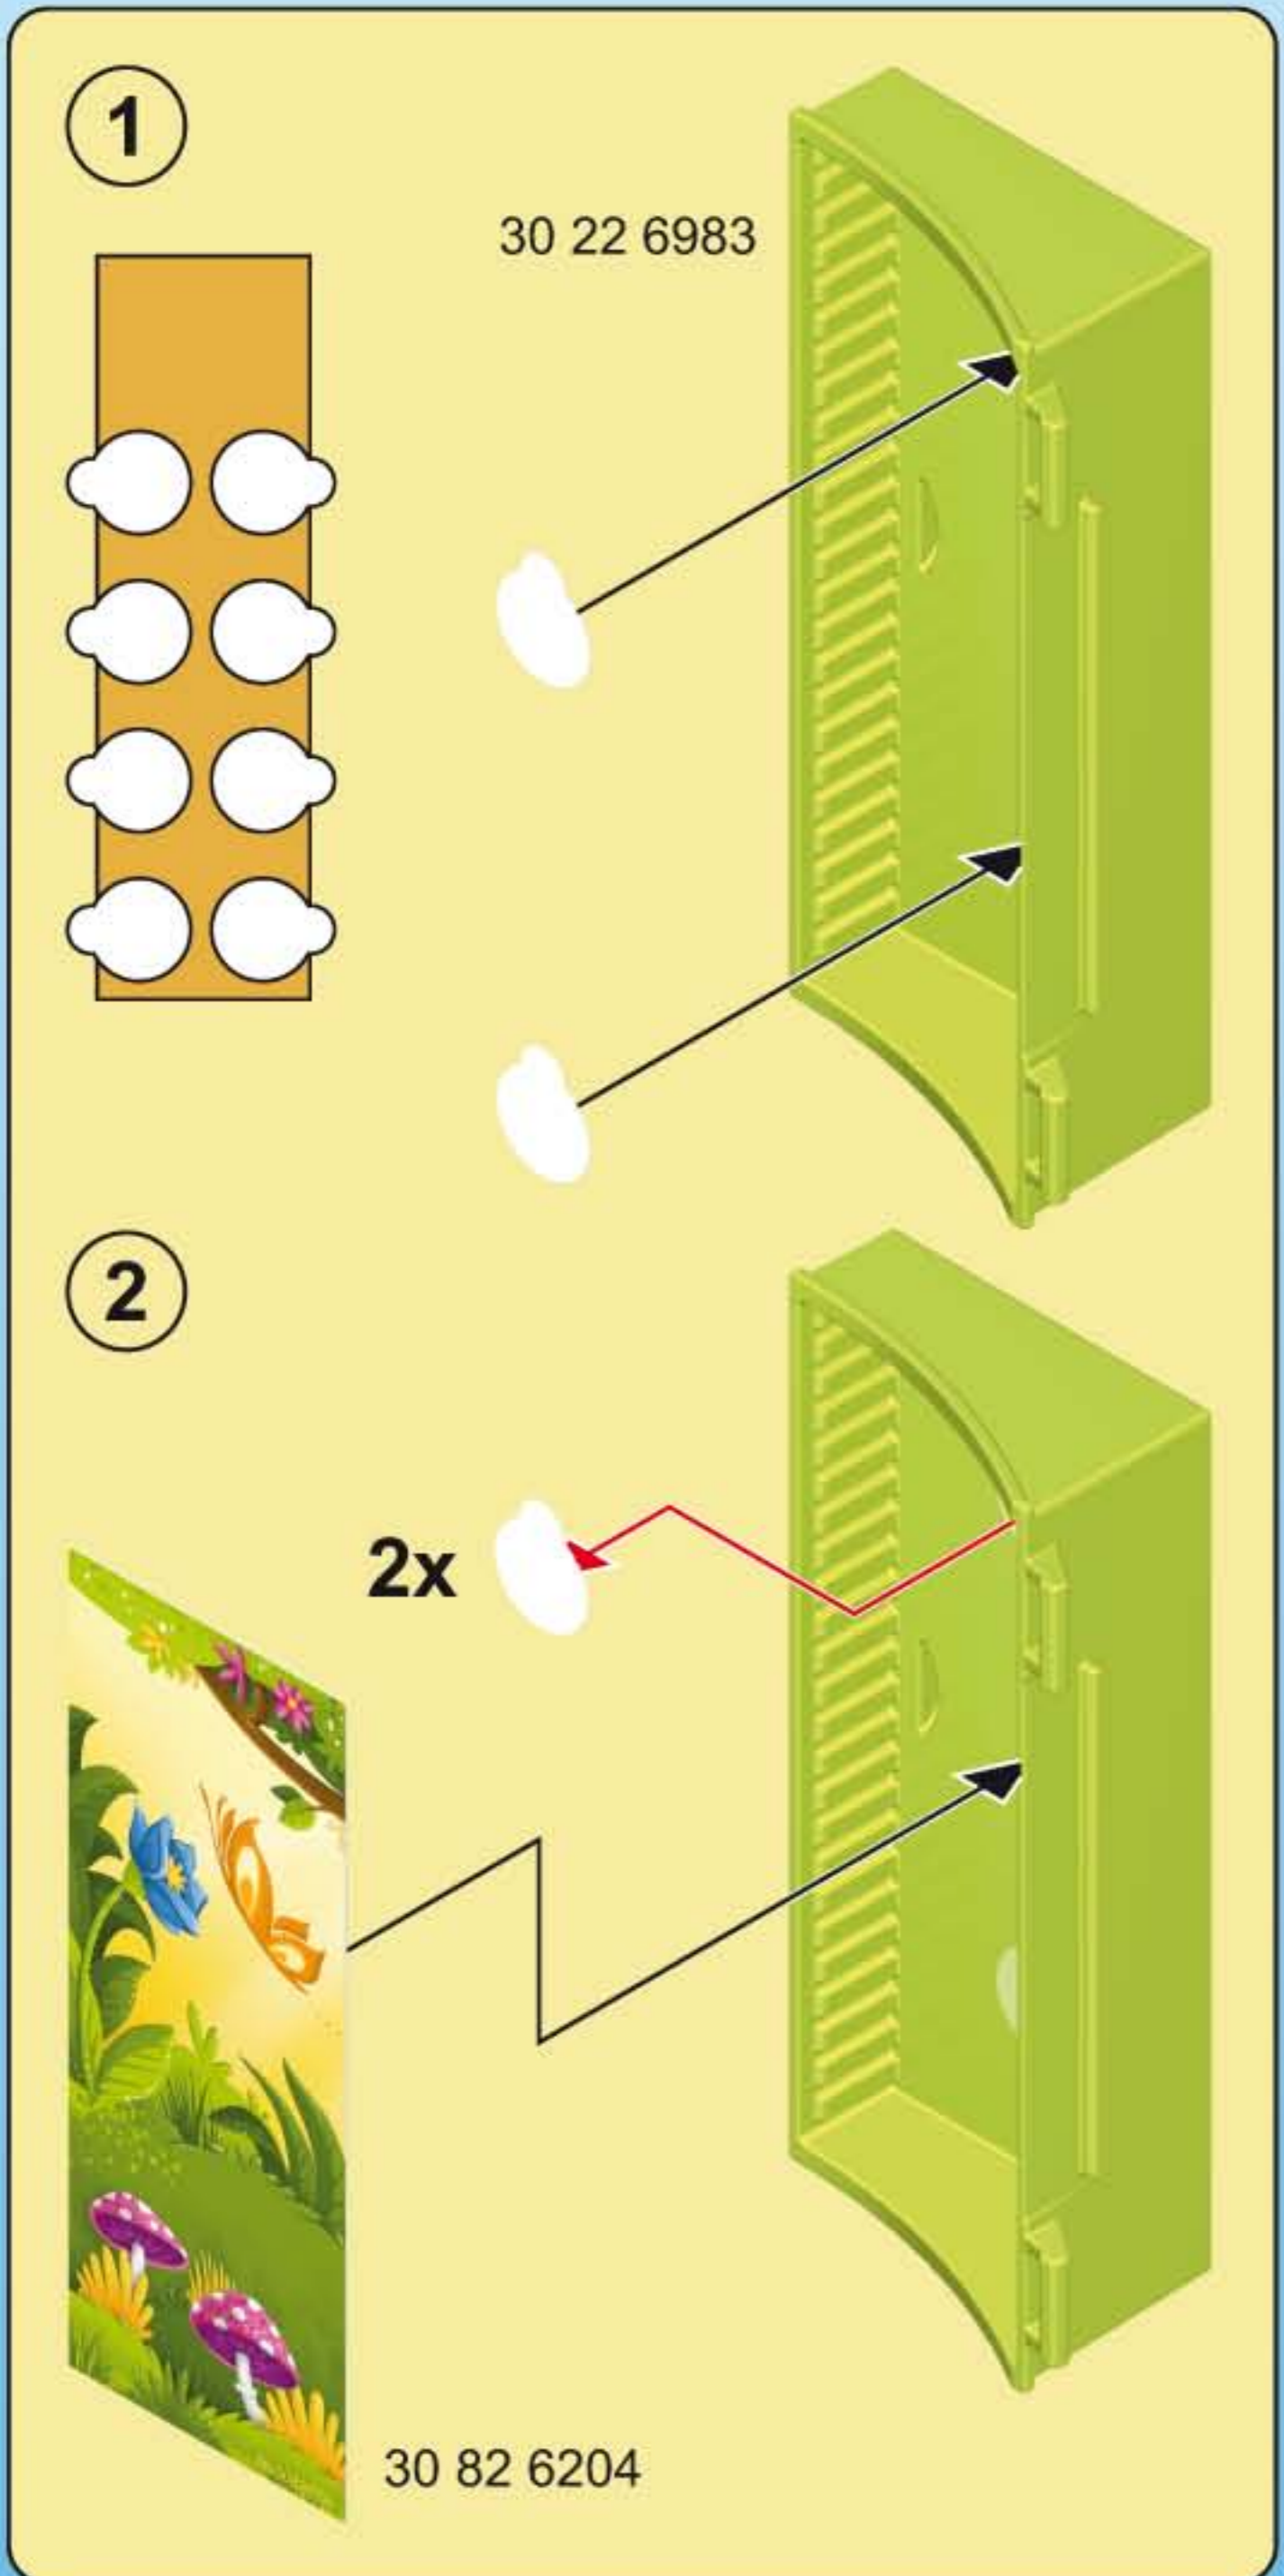

2x

5

6

1

2

2x

30 82 6194

This block contains two numbered steps for assembly. Step 1 shows a green panel with a vertical ribbed texture. A brown strip with six white circular pieces is shown to the left. Two arrows point from the white pieces to the panel. Step 2 shows the same green panel with two circular cutouts. A decorative panel with a nature scene (owl, flowers) is shown to the left. Two arrows point from the decorative panel to the cutouts. A red arrow points from the text '2x' to two white circular pieces. The part number '30 82 6194' is at the bottom.

30 51 4592

This block shows three pink decorative pieces: a bell-shaped piece with a ruffled top, a teardrop-shaped piece with a ruffled top, and a curved piece. The part number '30 51 4592' is below them.

This block shows the main assembly diagram. A green panel and a pink panel are being joined. Arrows point from the pink pieces in the previous block to their respective locations on the pink panel. A blue flower and a green plant are shown being inserted into the green panel. The part number '30 82 6194' is also visible at the bottom left of this section.