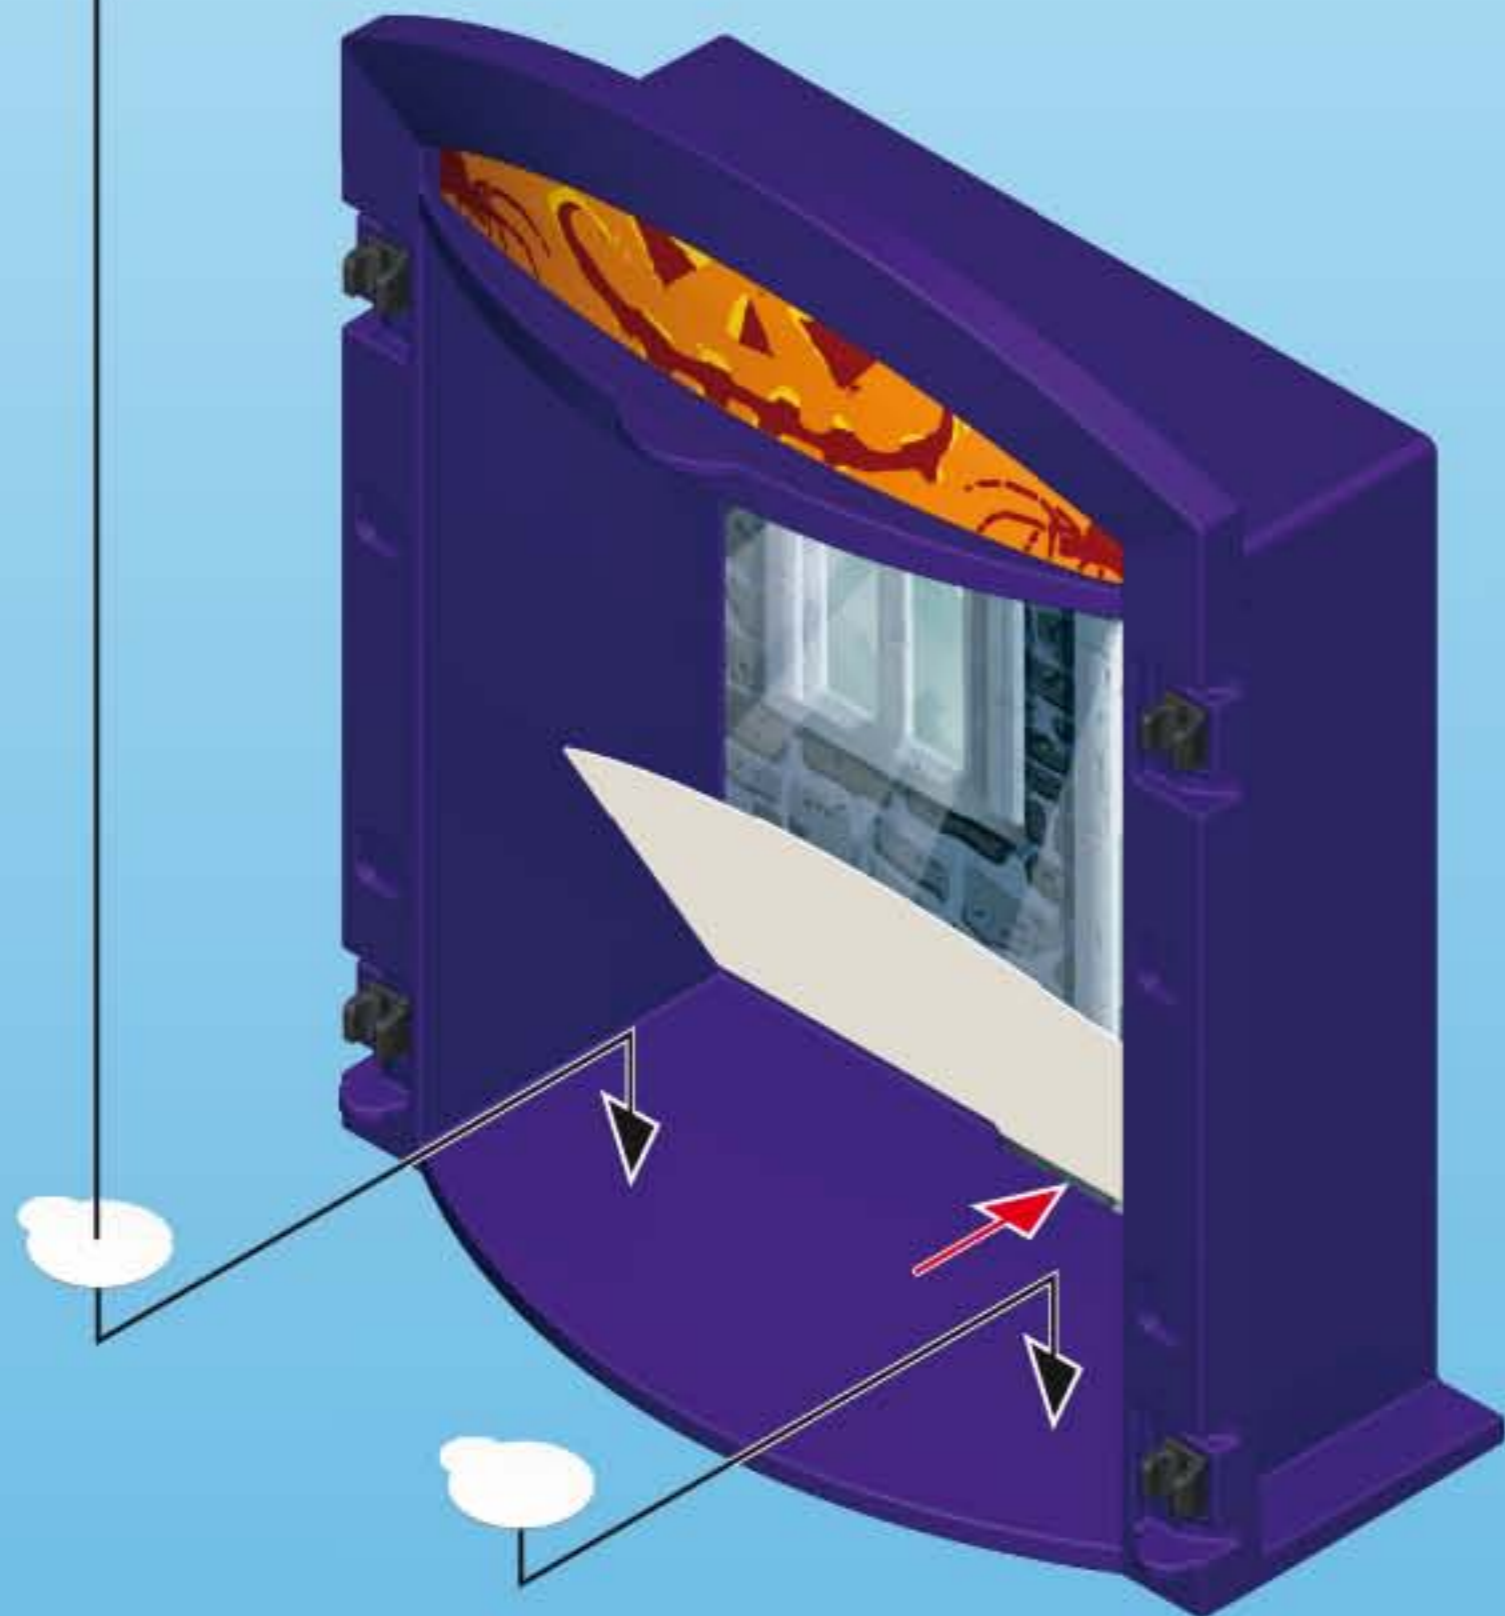

3

30 80 9313

4

5

1

30 23 7123

Step 1 shows a purple door panel with two white pins (part 30 23 7123) being inserted into the top and bottom edges. To the left is a yellow strip with eight white circular pins.

2

2x

30 82 8303

Step 2 shows a purple door panel with two white pins (part 30 82 8303) being inserted into the top and bottom edges. To the left is a control panel with a dial and buttons, labeled 30 82 8303.

2x

30 23 5880

30 28 6610

Inset showing two yellow parts: a decorative handle (part 30 28 6610) and a yellow pin (part 30 23 5880).

30 23 7143

Final assembly diagram showing the purple door frame being attached to a purple base (part 30 23 7143). The door is shown in an open position, revealing a stone wall and a window. A yellow handle is also visible on the door.