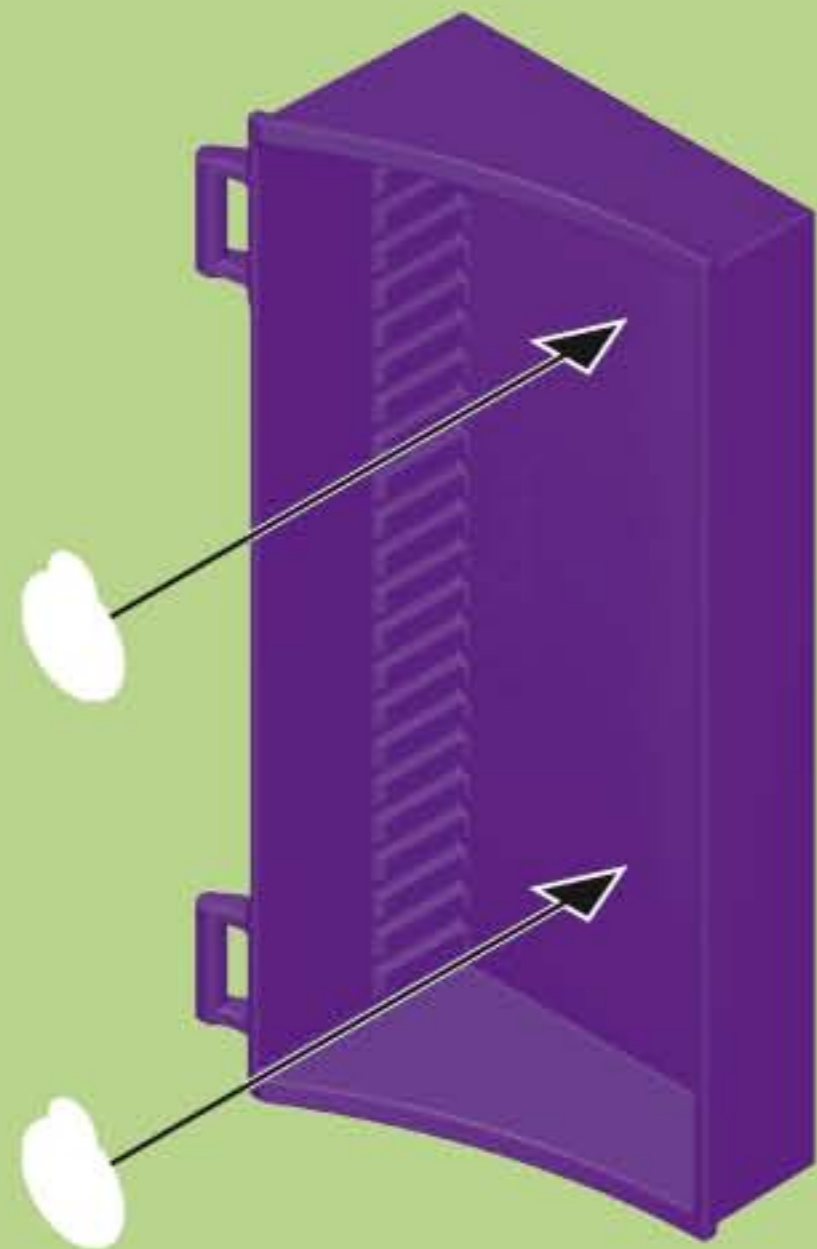

3

30 80 9313

4

5

1

30 23 7123

Step 1 shows a purple door panel with two white pins (part 30 23 7123) being inserted into the top and bottom edges. To the left is a yellow strip with eight white circular pins.

2

2x

30 82 8303

Step 2 shows a purple door panel with two white pins (part 30 82 8303) being inserted into the top and bottom edges. To the left is a control panel with a dial and buttons, labeled 30 82 8303.

2x

30 23 5880

30 28 6610

Inset showing two yellow parts: a decorative handle (part 30 28 6610) and a yellow pin (part 30 23 5880).

30 23 7143

Final assembly diagram showing the purple door frame being attached to a purple base (part 30 23 7143). The door is shown in an open position, revealing a stone wall and a window. A yellow handle is also visible on the door.

1

2

2x

30 82 8313

30 23 7163

30 82 3012

30 23 0400

30 23 0410