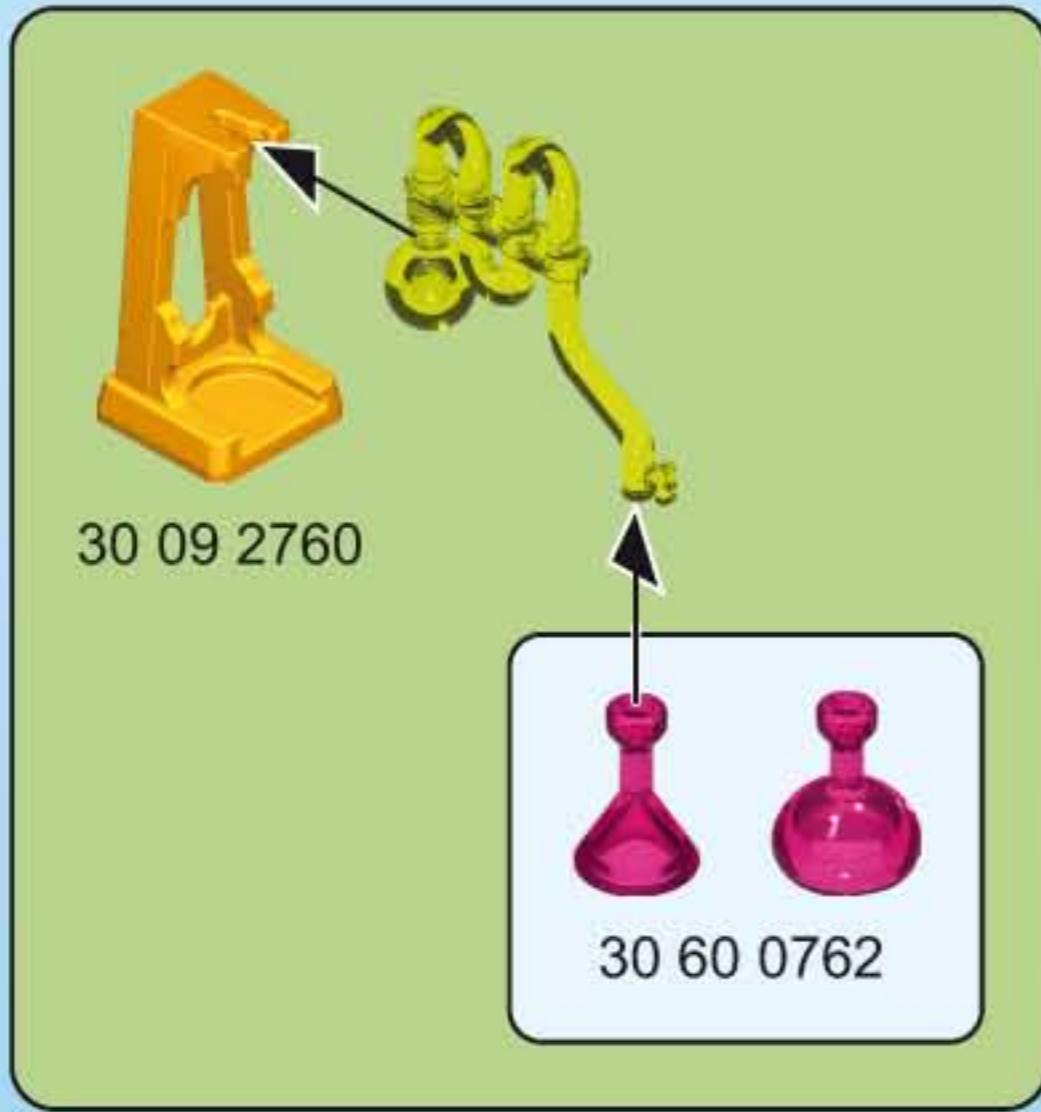

© 2015 geobra Brandstätter GmbH & Co.KG
Brandstätterstr. 2-10
90513 Zimndorf, Germany.
No. 30 82 8763 03.15

www.playmobil.com