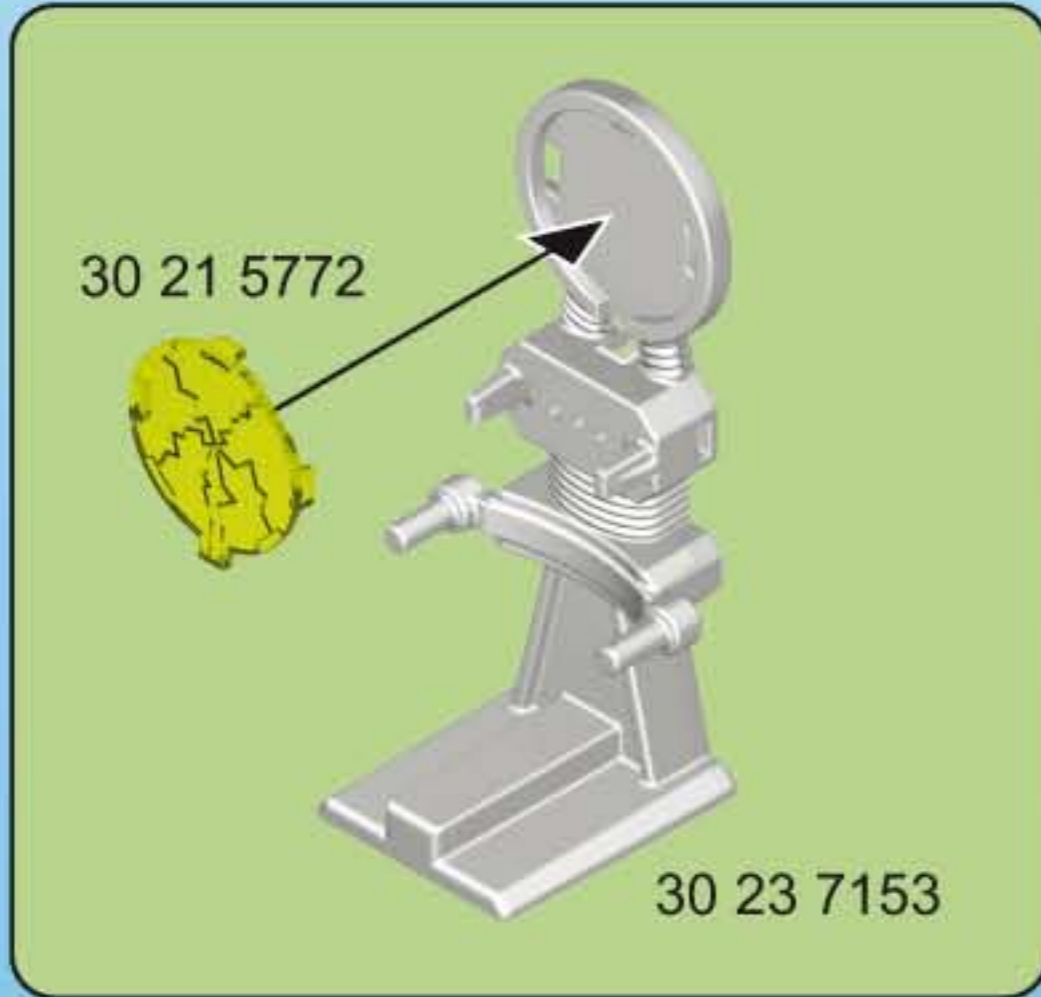

© 2015 geobra Brandstätter GmbH & Co.KG
Brandstätterstr. 2-10
90513 Zimndorf, Germany.
No. 30 82 8763 03.15

www.playmobil.com