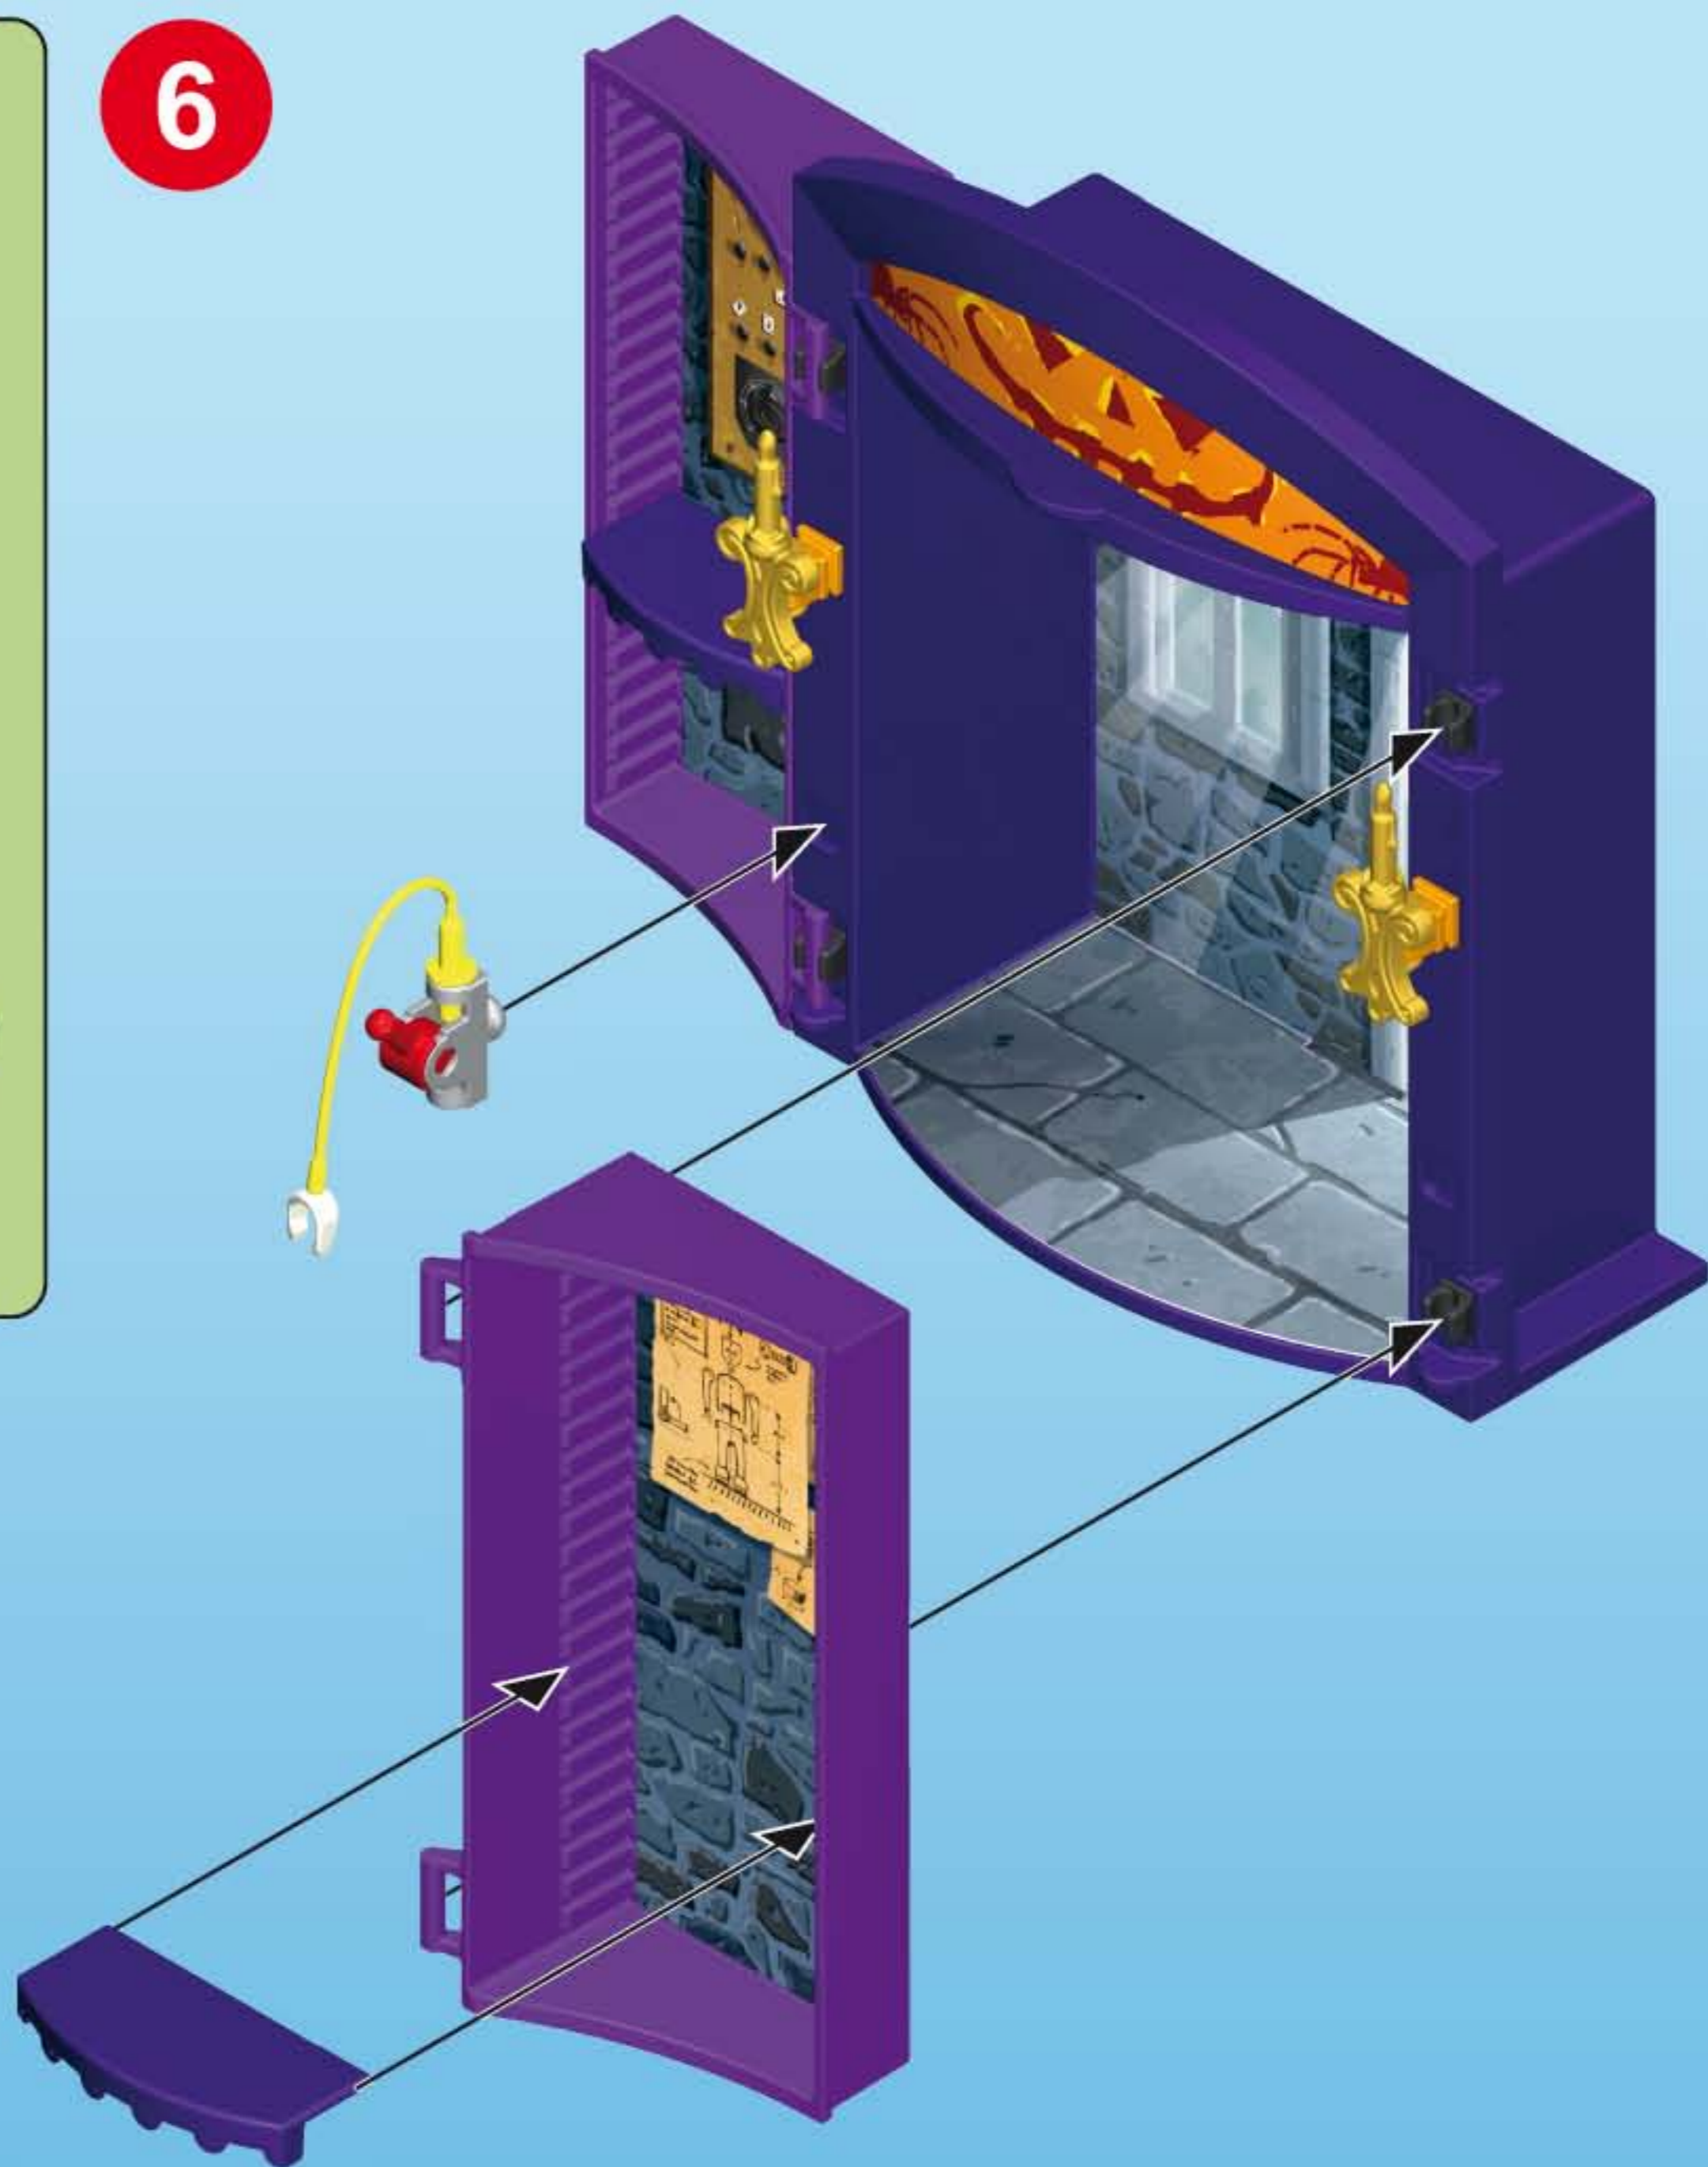

30 82 8313

30 23 7163

30 82 3012

30 23 0400

30 23 0410

6