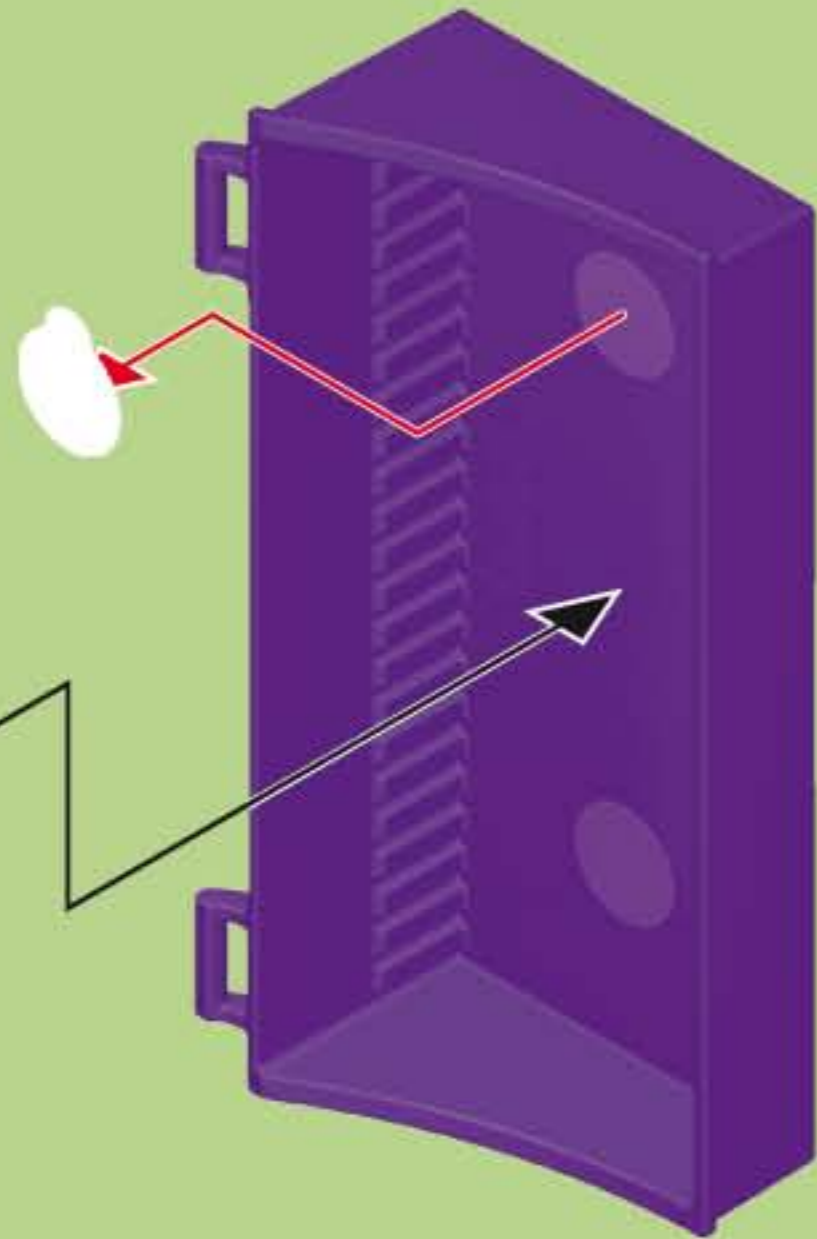

1

2

2x

30 82 8313

30 23 7163

30 82 3012

30 23 0400

30 23 0410

6