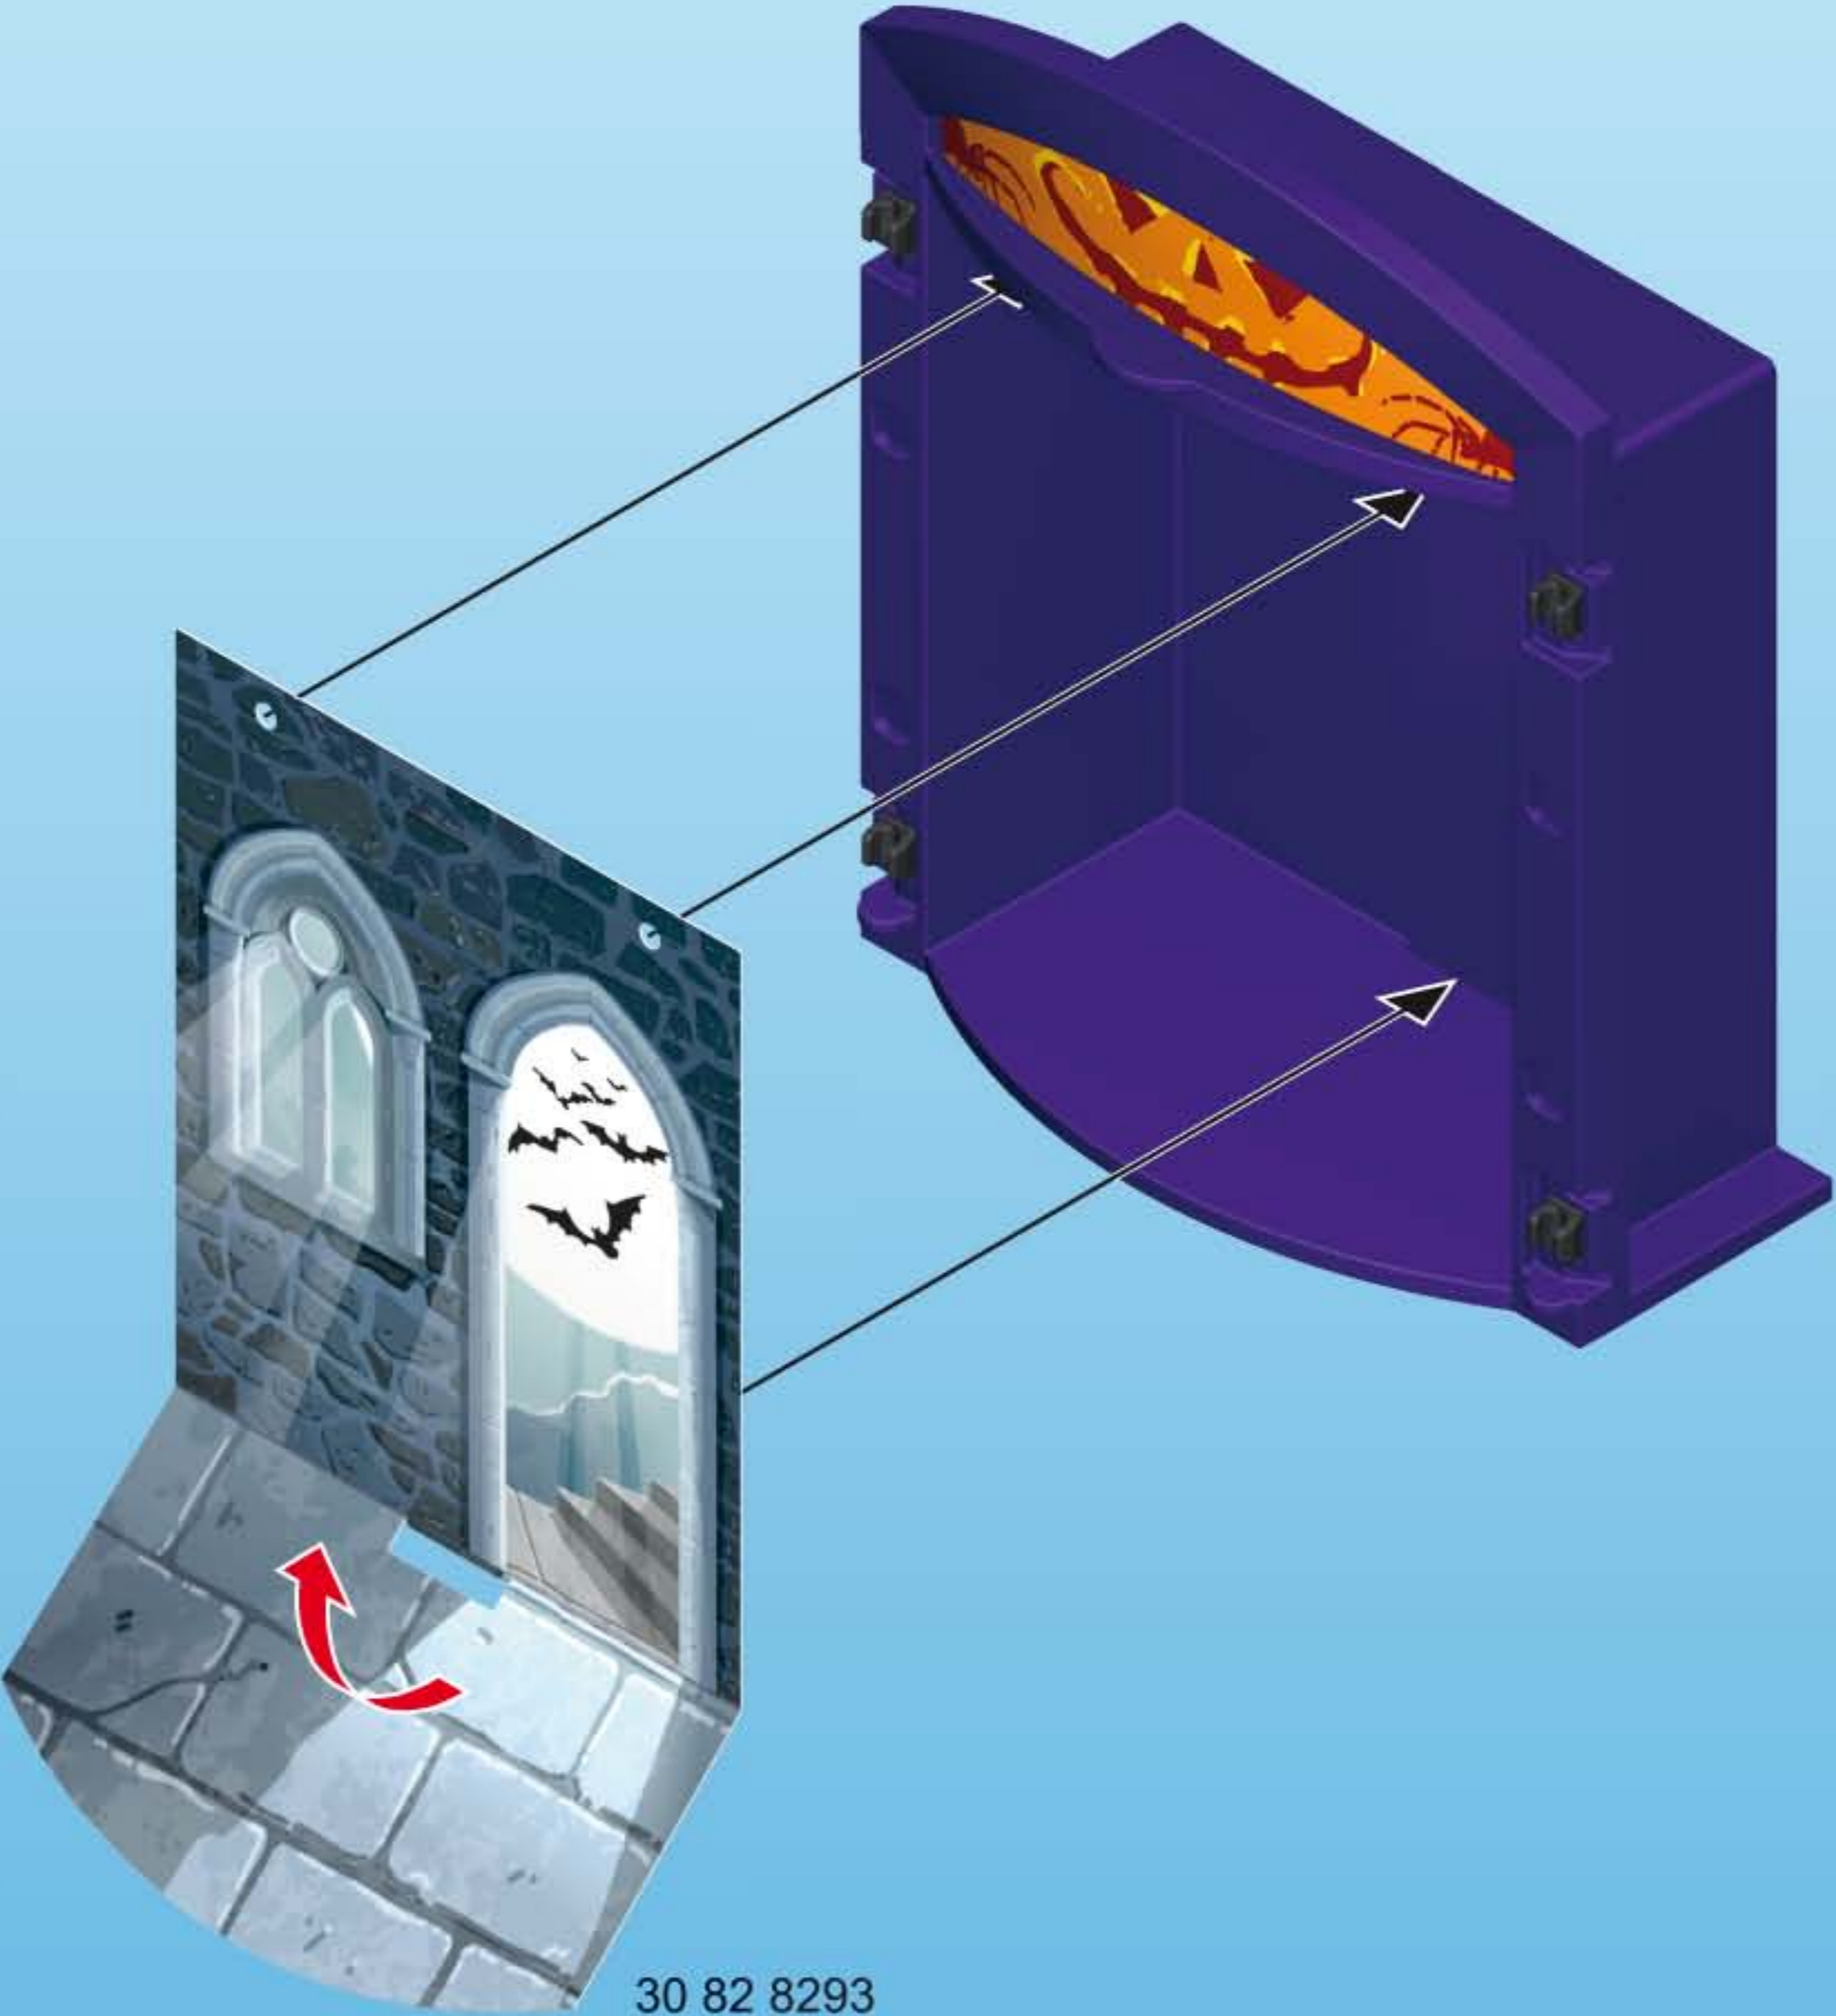

30 64 0874

30 23 7113

2