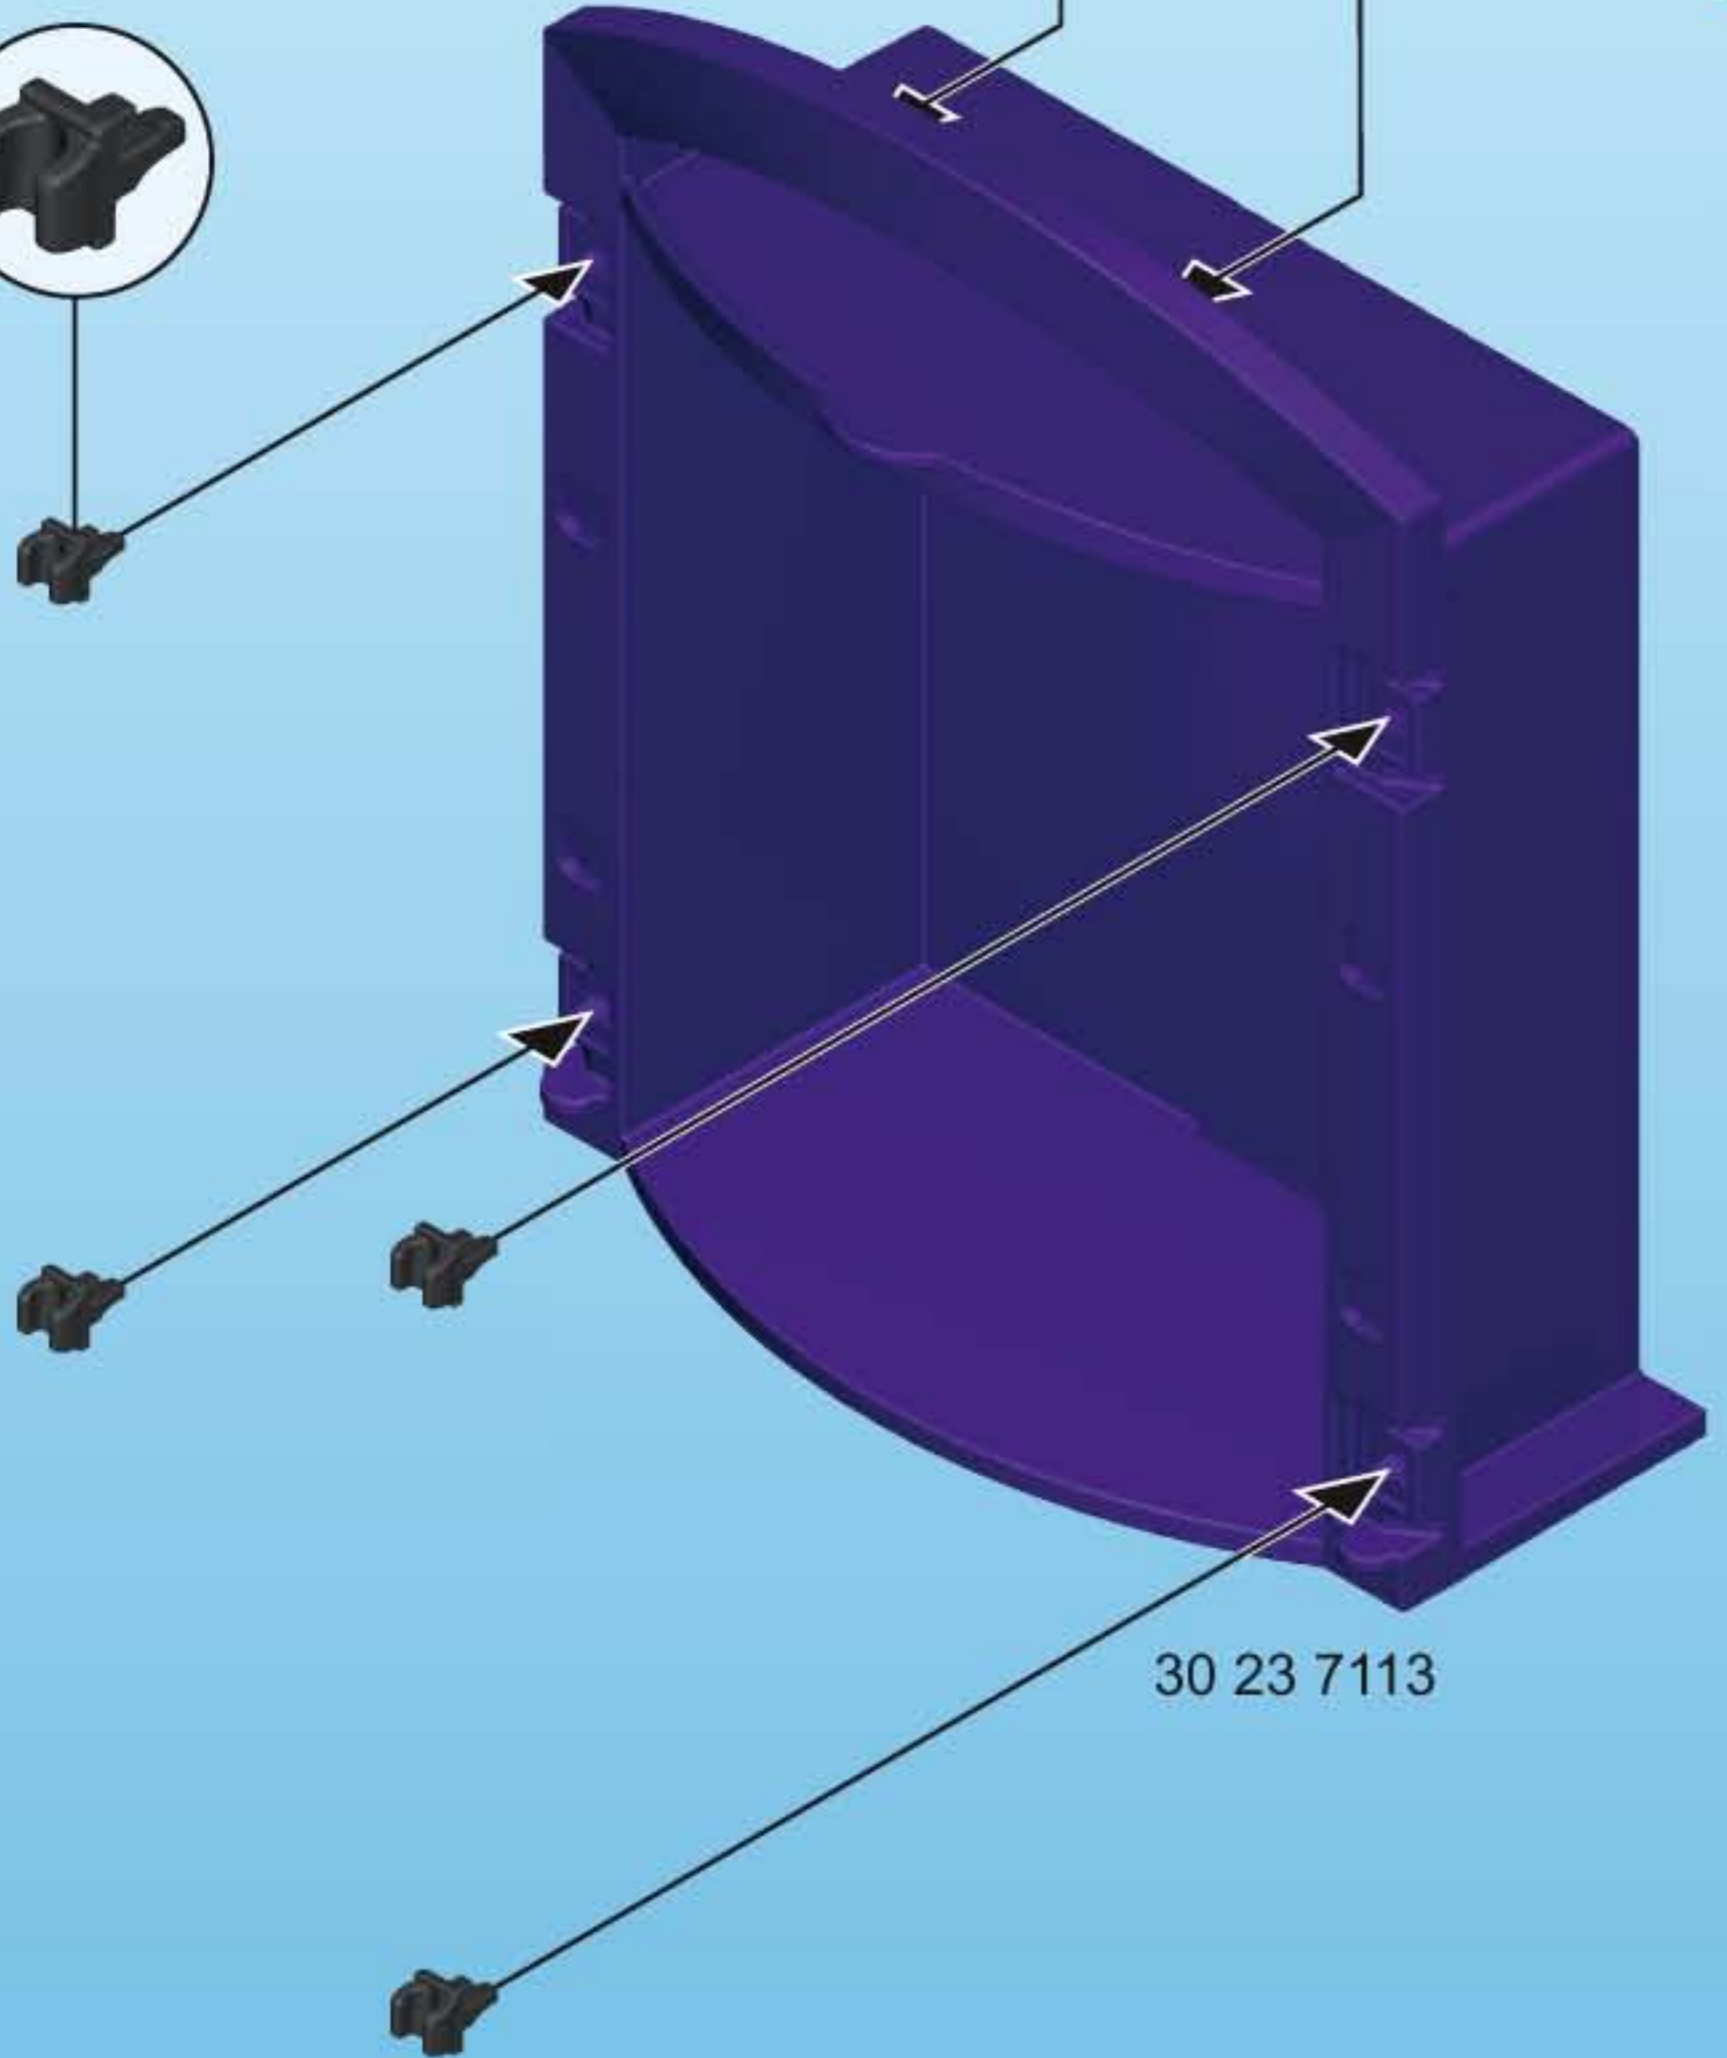

1

30 25 9022

30 64 0874

30 23 7113

2

30 82 8293