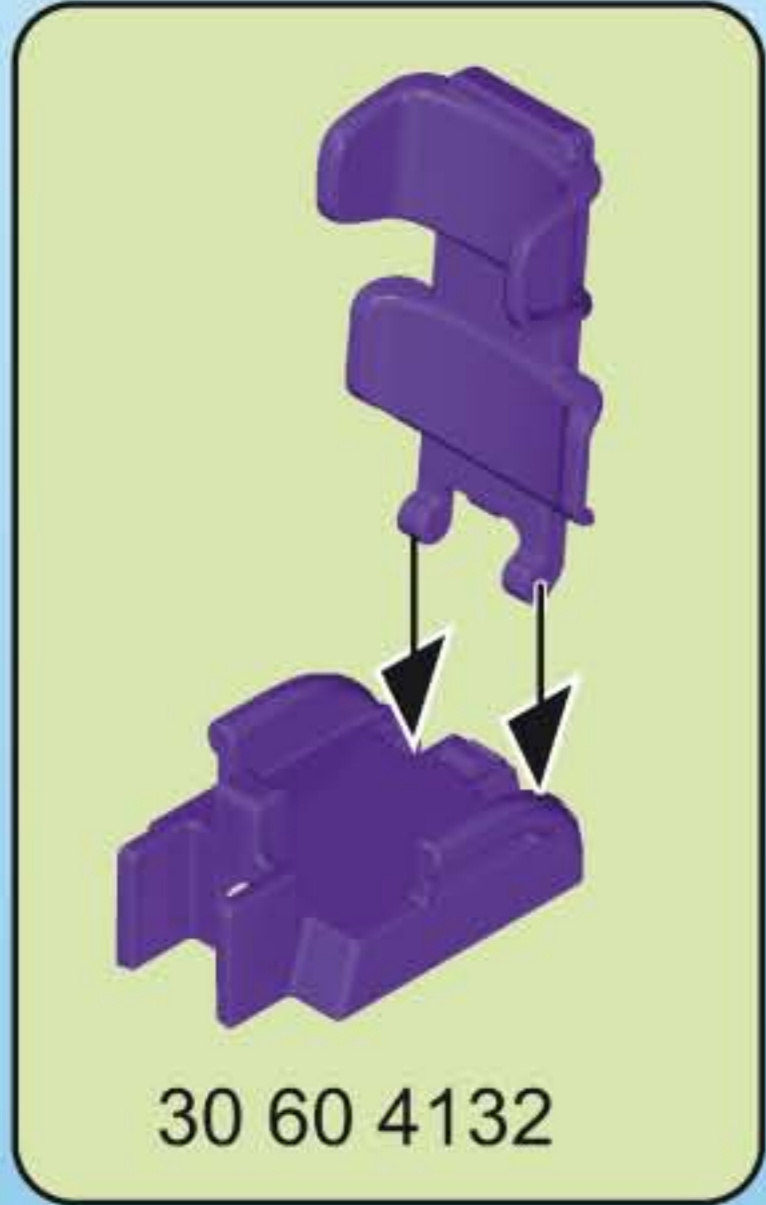

3

30 22 5733

30 14 7330