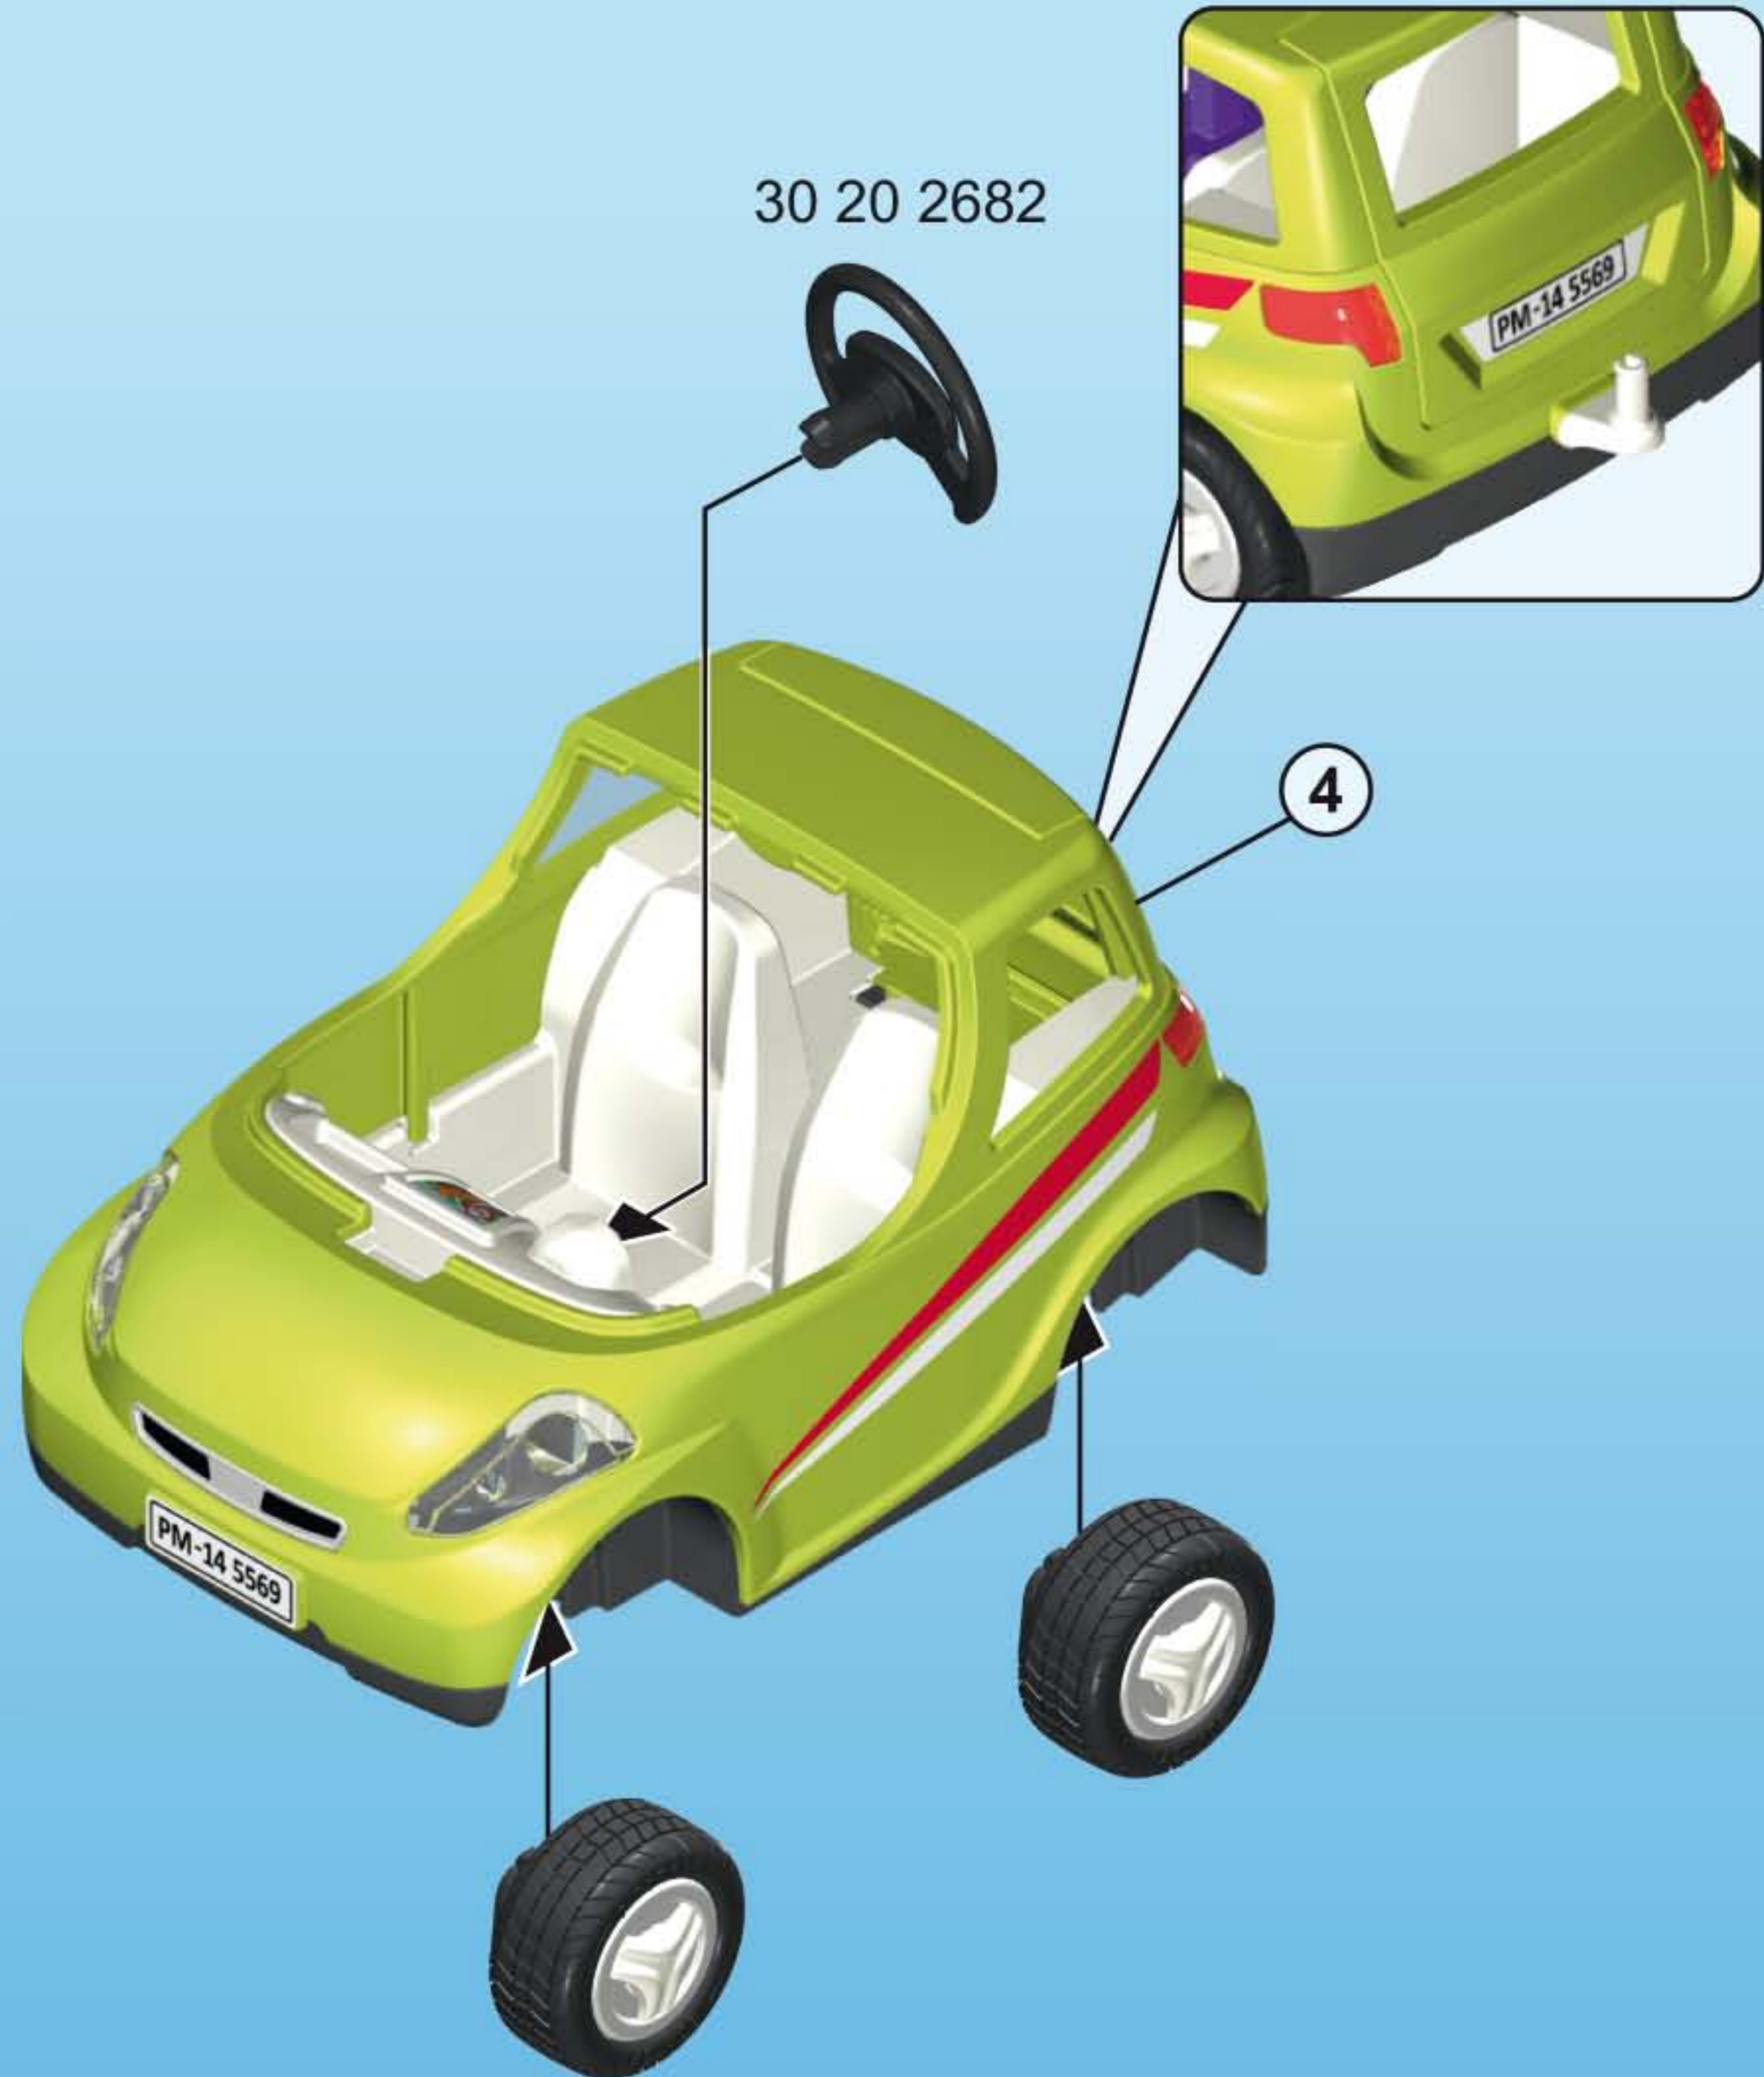

30 22 5713

30 82 3570

2

30 28 3580

This inset diagram shows the assembly of the wheels. Step 1 shows a black hub (30 28 0230) being inserted into a grey hubcap (30 22 5713), which is then placed onto a black tire (30 82 3570). Step 2 shows a white plastic cap (30 28 3580) being pushed onto the hubcap.

1

2

3

4

5

PM-14 5569

© 2014 Geobra Brandstätter GmbH & Co. KG
Brandstätterstraße 2-10 No. 30023463
90513 Zirndorf/Germany 05.14

This inset diagram shows the assembly of the license plate. Step 1 shows a license plate (PM-14 5569) being inserted into a holder. Step 2 shows a cap being placed on the holder. Step 3 shows a screw being inserted into the holder. Step 4 shows the holder being attached to the car. Step 5 shows the final assembly.