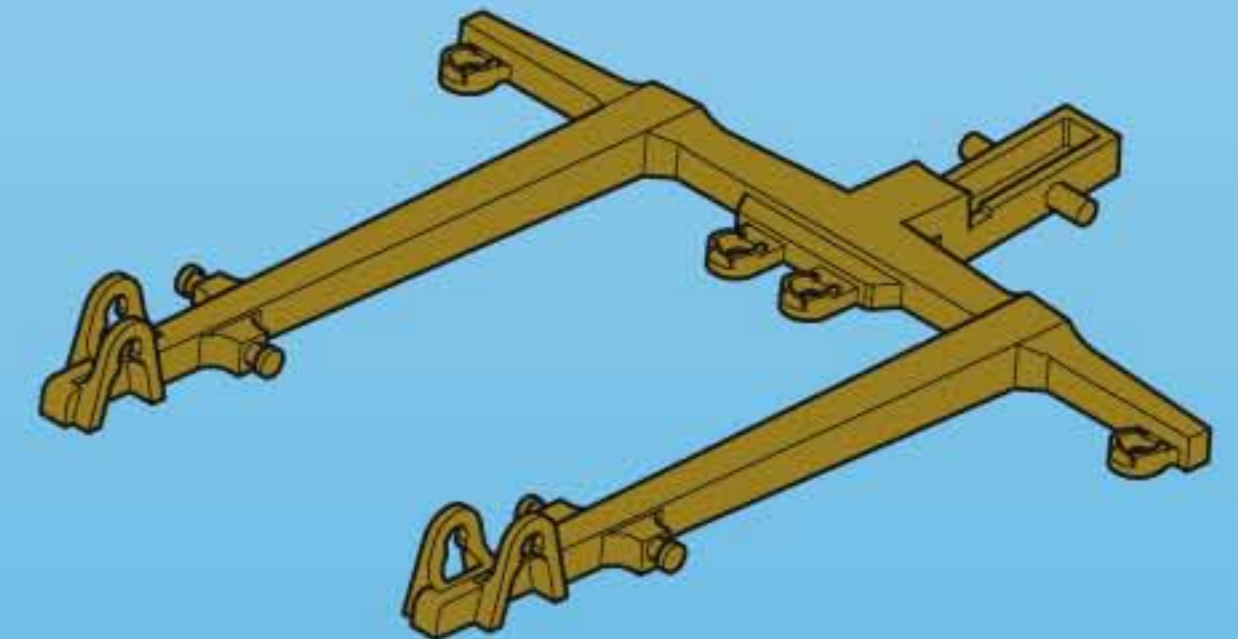

This block contains two numbered steps for assembling a horse harness. Step 1 shows a blue harness being placed onto the back of a white horse. Step 2 shows a blue lead rope being attached to the harness. The background is yellow.

6

2x

1

2

30 26 5620

30 20 4570

30 26 6030

30 00 2732

4x 30 65 1412

30 26 5940

30 26 5960

2x 30 26 5920

2x 30 26 5990

4x 30 26 5970

30 26 5950

30 26 5910