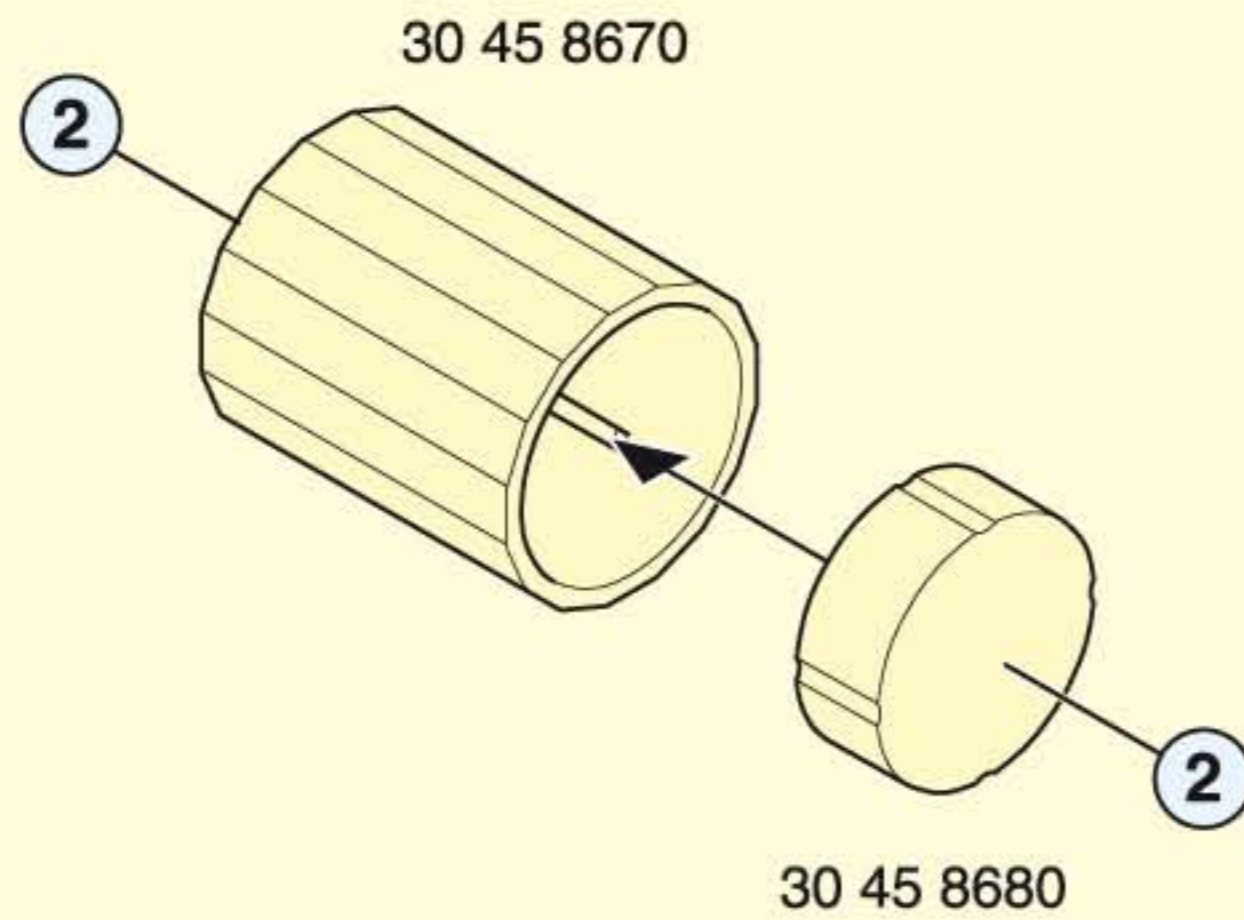

© 2007 geobra Brandstätter No.30805302 D-90511 Zimndorf 06.07

30 63 1052

30 10 2160

30 21 8320

Serviceadressen finden Sie in allen Playmobil-Prospekten

Addresses of Customer Service Departments are shown in all Playmobil catalogues