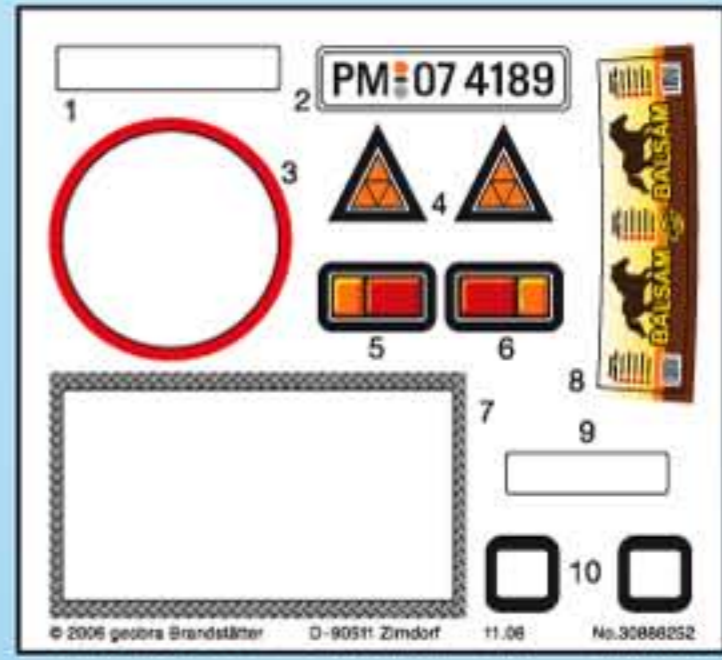

Small parts. Not for children under 3 years.

"Ne concerne que les USA"

1

PM=07 4189 PM=07 4189

1 2 3 4 5 6 7 8 9 10

30 88 6252

5x

30 20 5610 30 82 2130

PM=07 4189 PM=07 4189

1 2 3 4 5 6 7 8 9 10

© 2006 geobra Brandstätter D-90511 Zindorf 11.06 No.30886252

2

2

1

2

3