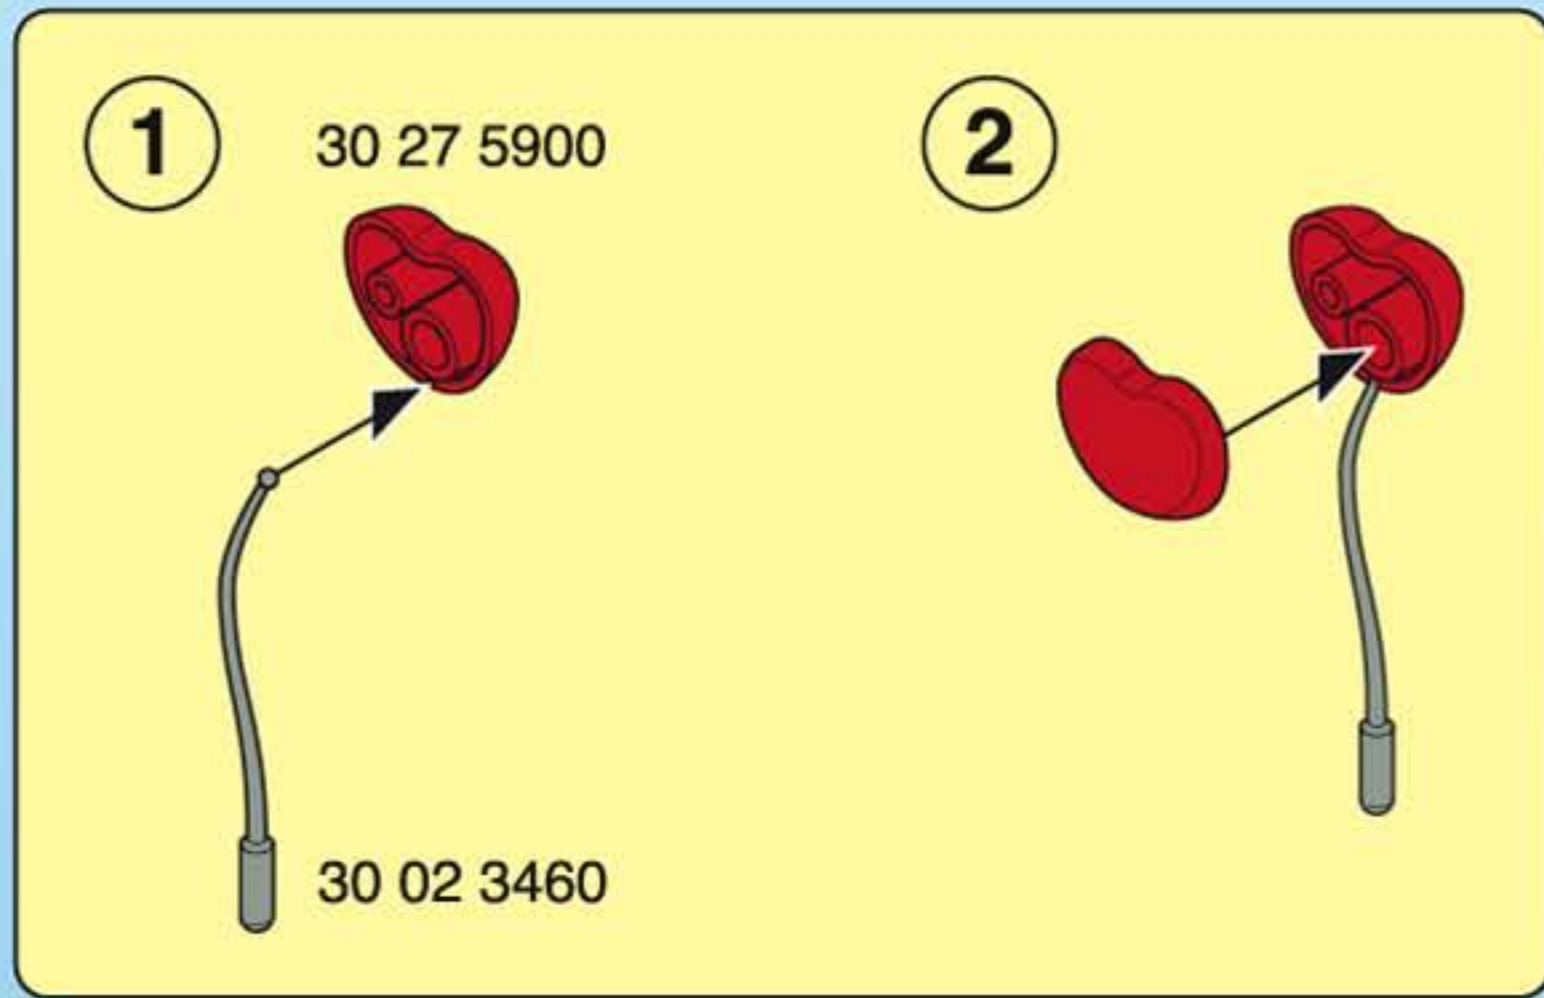

30 27 5890

30 00 3712

30 14 3360

30 11 1550

30 63 5372

30 27 5910