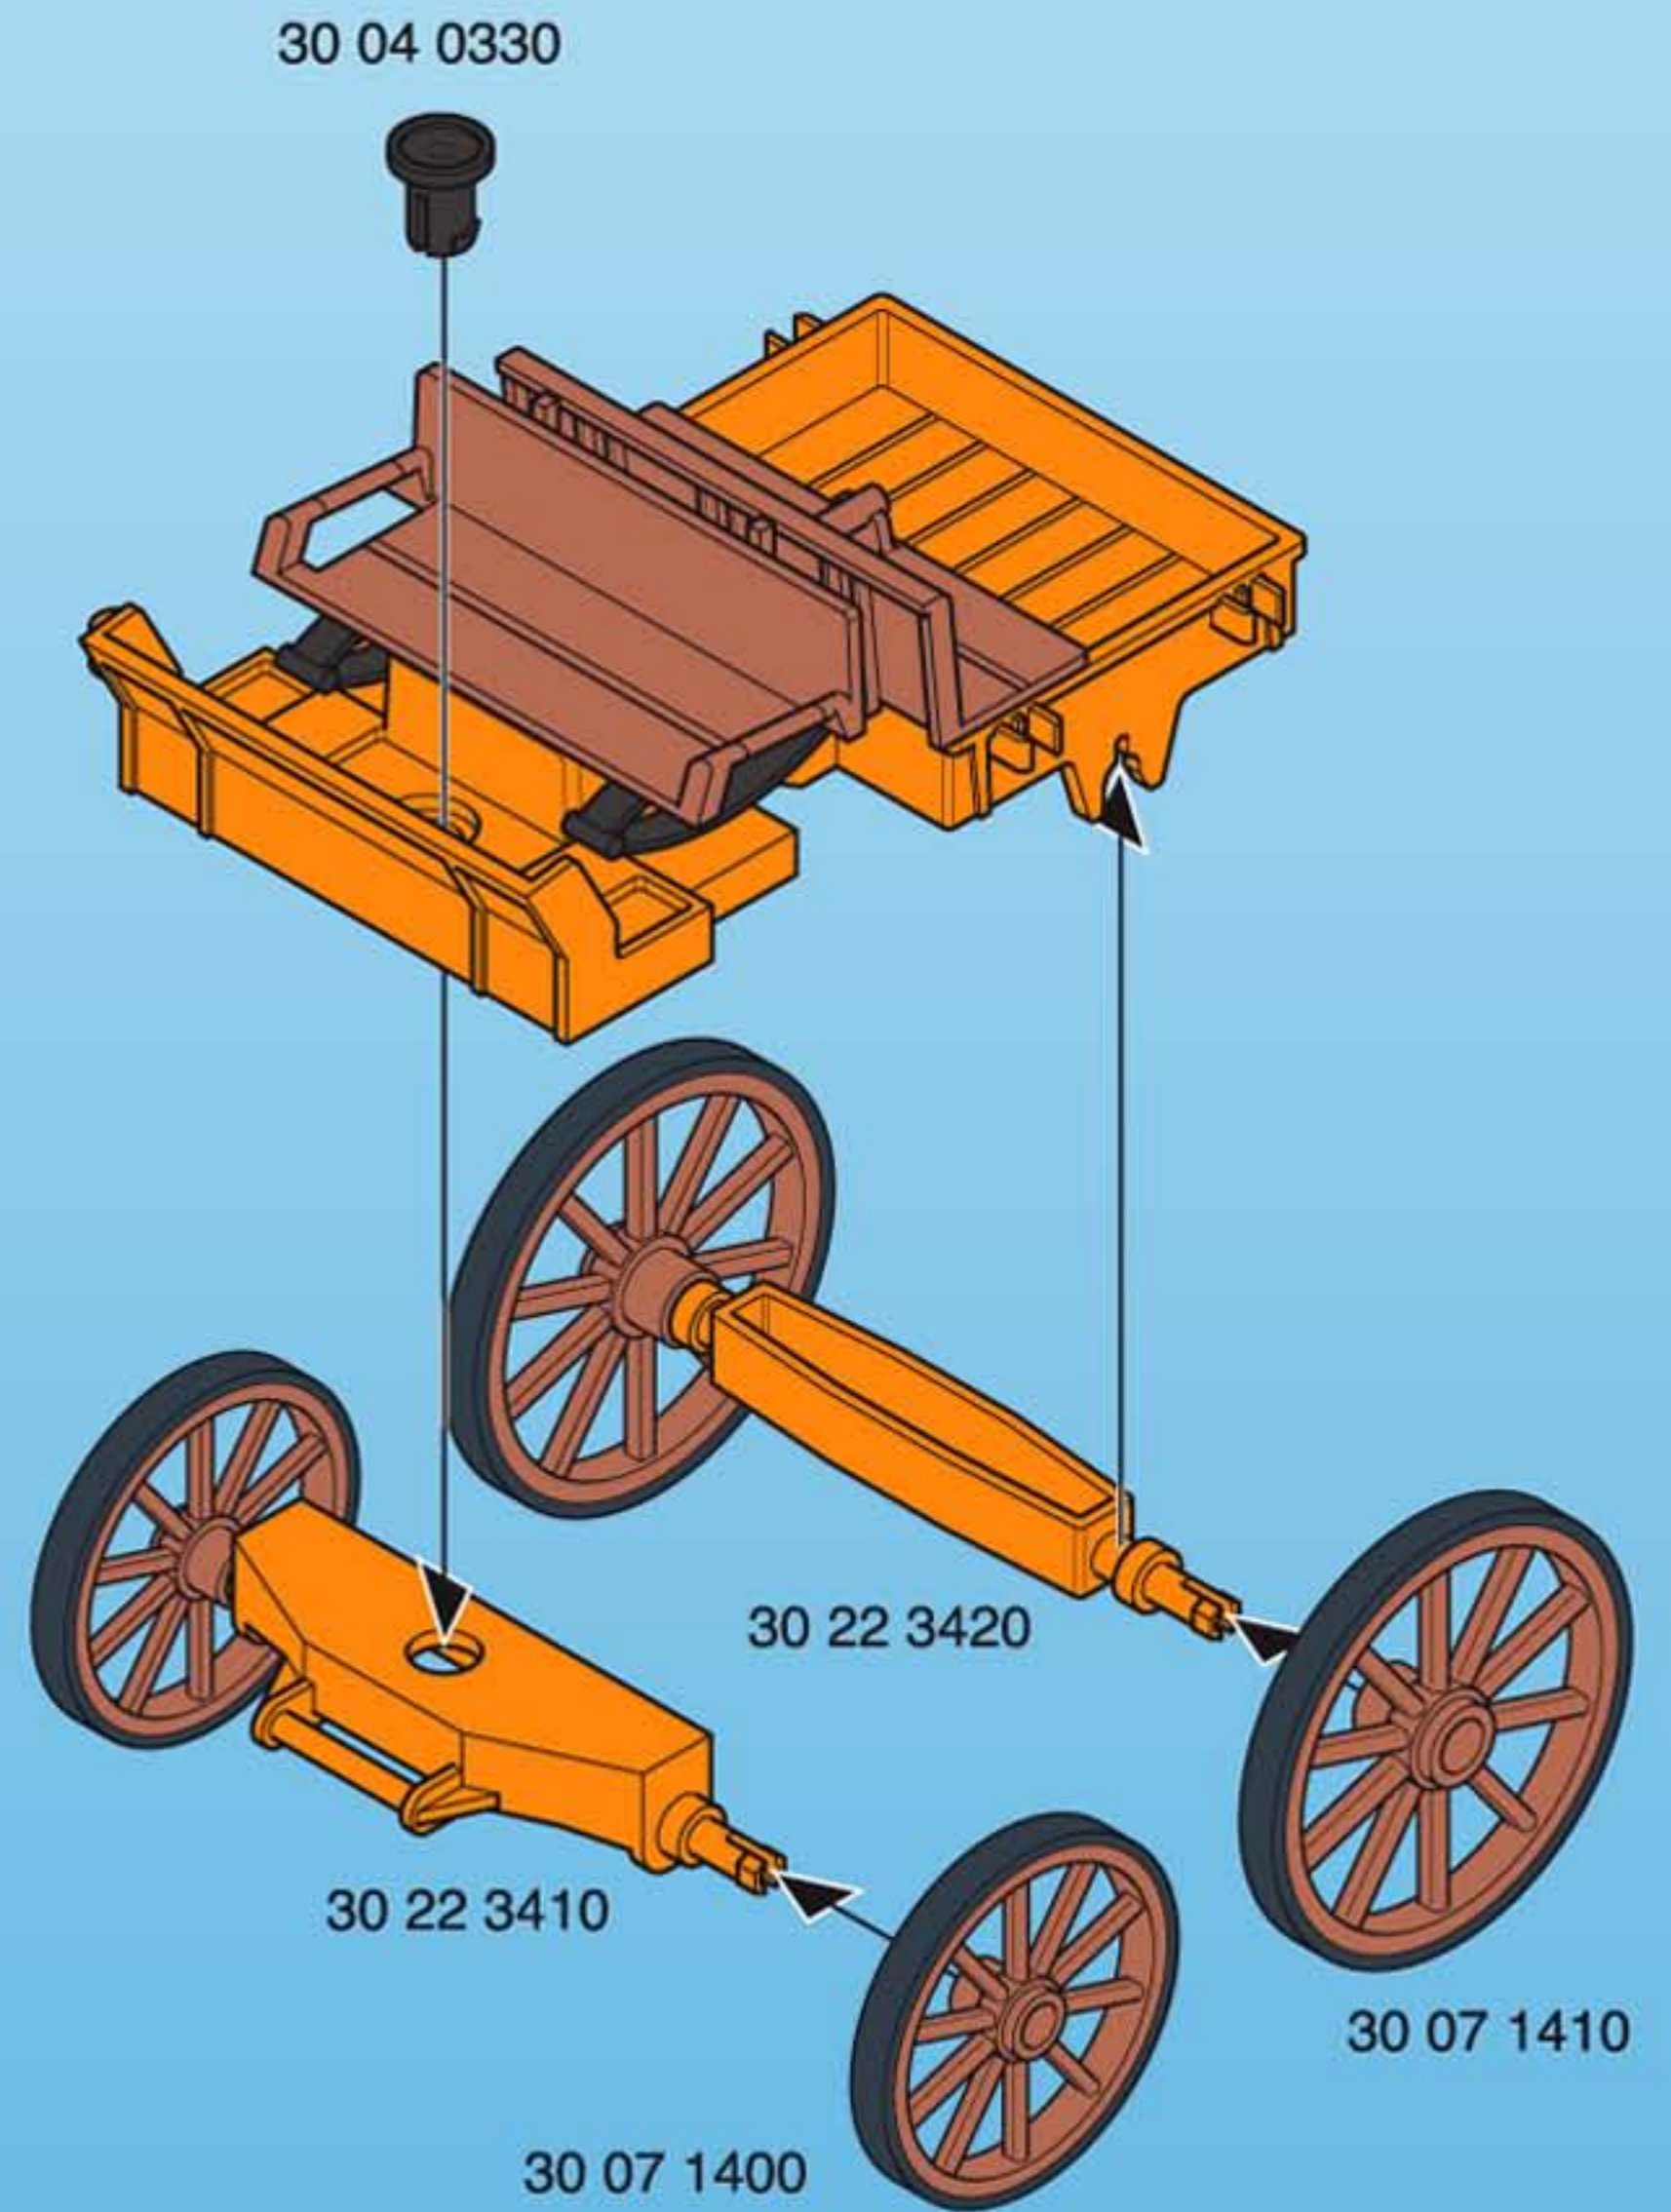

1

2

3

2x

30 27 1050 30 88 6122

This block contains a parts list for step 3. It features a yellow background with the text '2x' at the top left. Below this, there are two items: a brown curved wooden piece (part 30 27 1050) and a rectangular sticker with a colorful floral pattern (part 30 88 6122). A line connects the sticker to the curved piece. The sticker has the text 'playmobil' and '© 1985' visible.