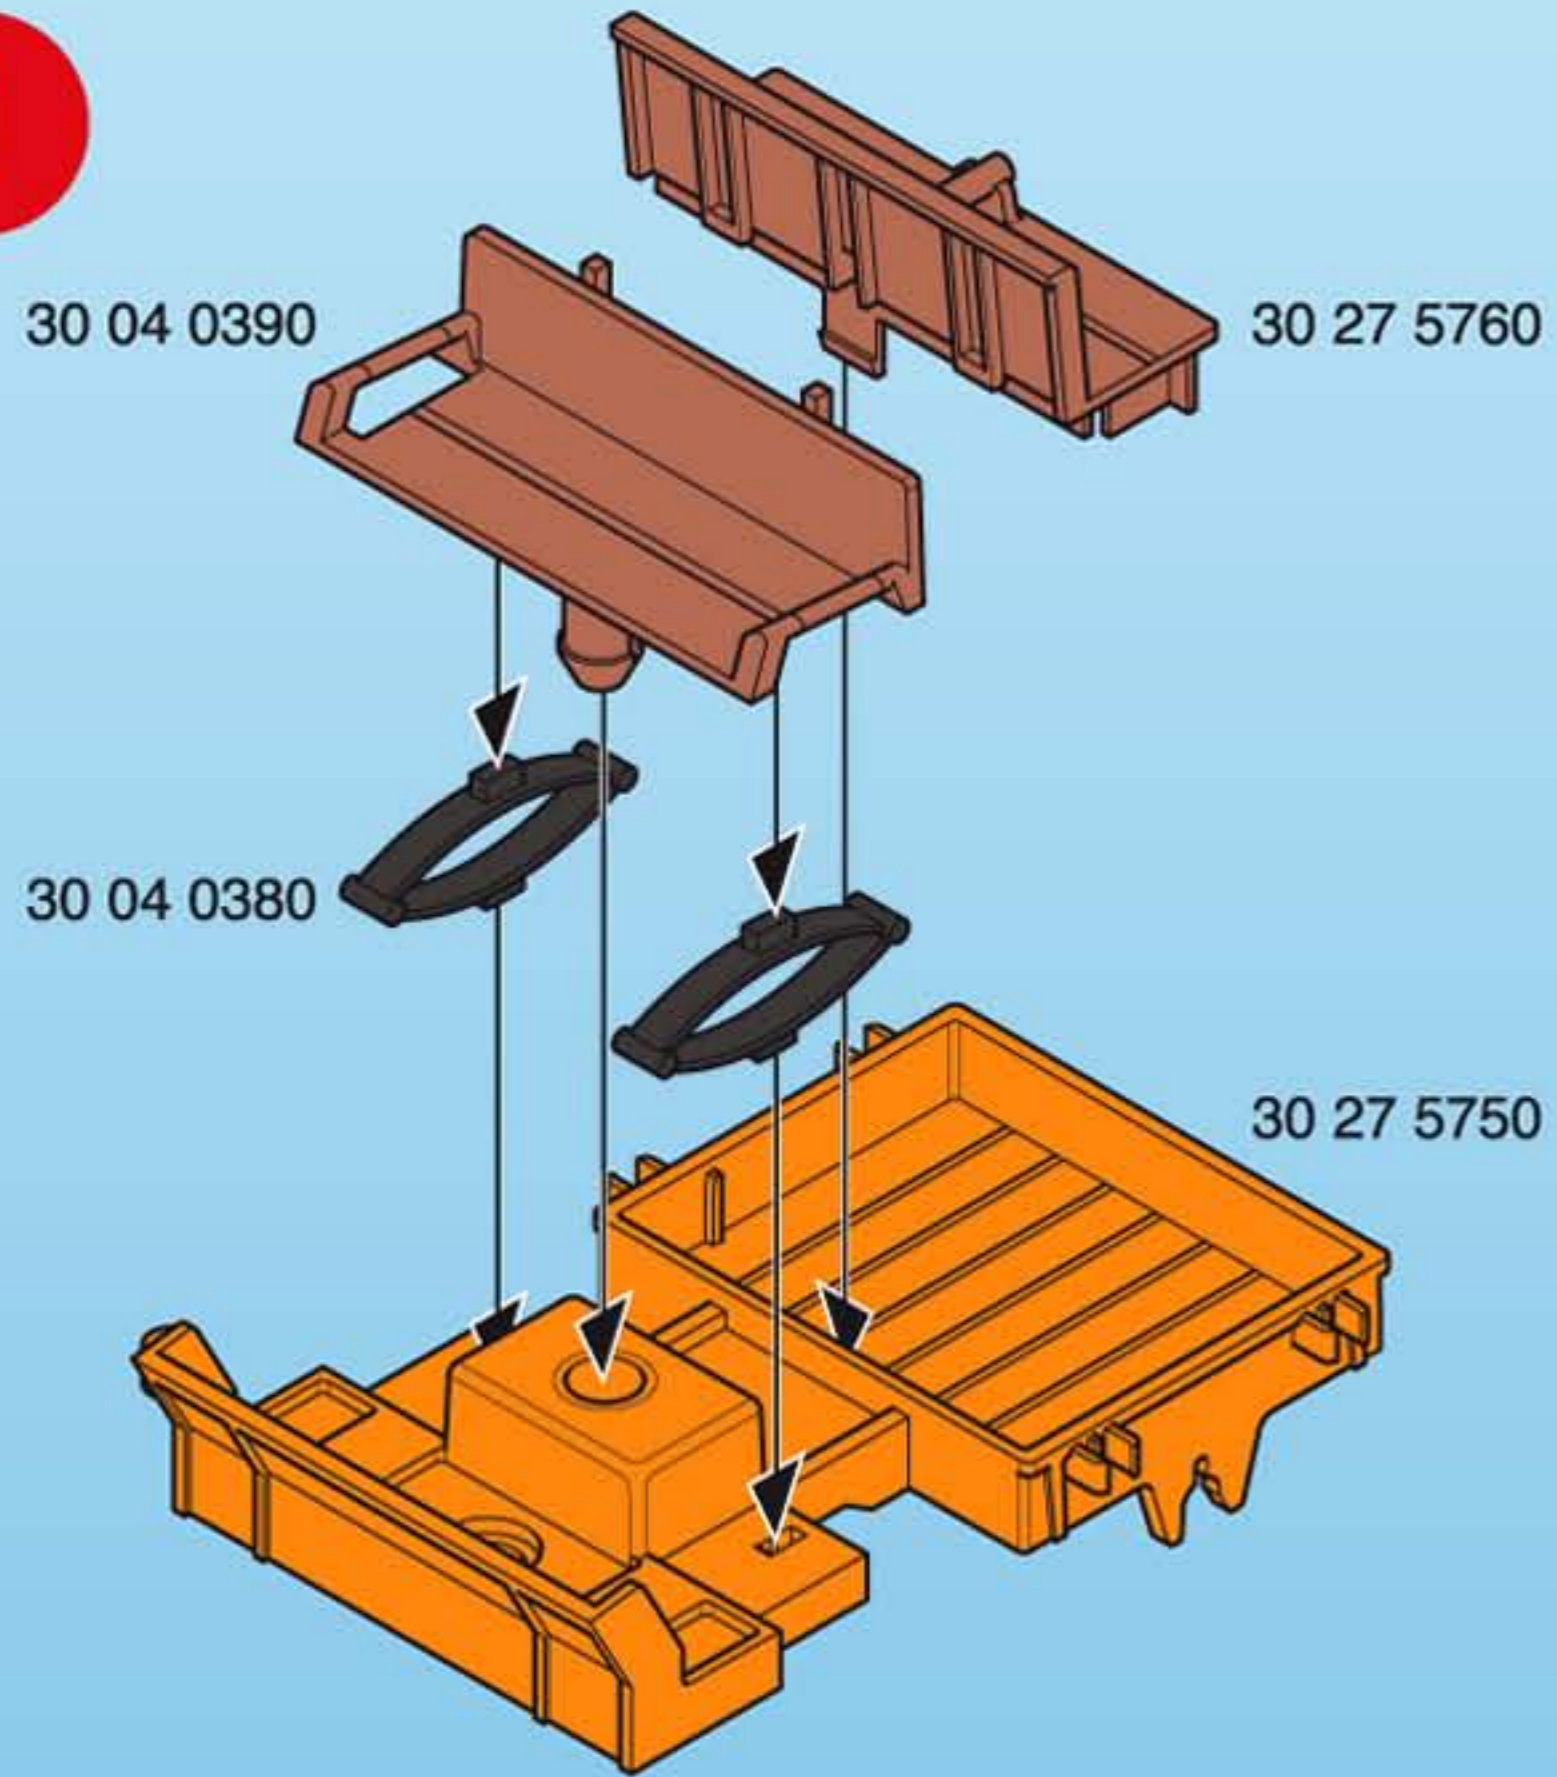

1

2

3

2x

30 27 1050 30 88 6122

This block contains a parts list for step 3. It features a yellow background with the text '2x' at the top left. Below this, there are two items: a brown curved wooden piece (part 30 27 1050) and a rectangular sticker with a colorful floral pattern (part 30 88 6122). A line connects the sticker to the curved piece. The sticker has the text 'playmobil' and '© 1985' visible.

1 30 24 8150
30 24 8770

30 65 2392

2 30 25 8310

5

6

30 27 5810

30 27 5820

30 27 5830