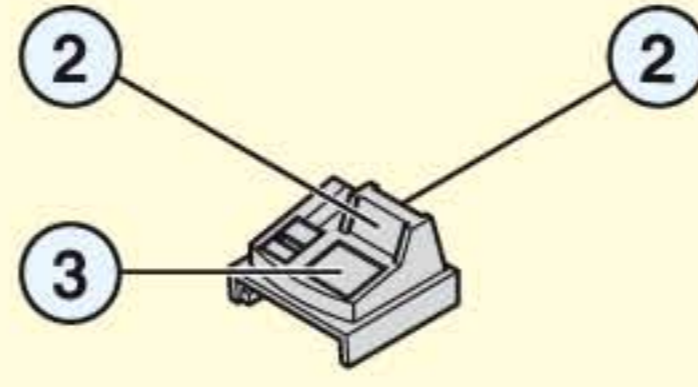

1

30 26 7410

30 26 7400

2

30 27 3410

30 22 5900

2x

30 22 0910

30 27 3400

1

30 08 8370

30 06 9600

2

30 08 8390

2x

30 25 9843

30 27 3430

30 25 9853

30 25 9863

30 25 9783

30 23 8220

30 25 9793