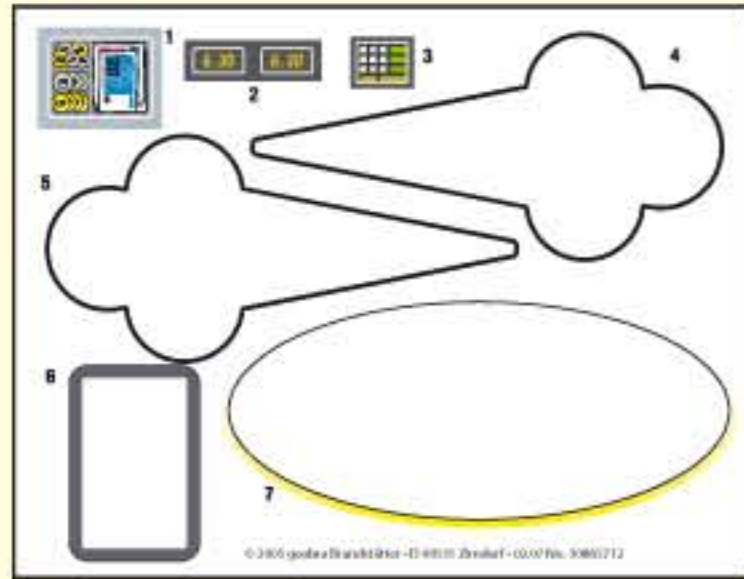

30 25 2390

30 25 2430

This panel shows a vertical sequence of six steps to assemble a tree-like structure. Each step is accompanied by a small illustration and a part number. The structure grows from a brown base (30 25 2430) through several layers of green foliage (30 25 2390, 30 25 2400, 30 25 2410, 30 25 2400) to a final top layer (30 25 2400).

© 2005 Legem Spielzeug - D-46311 Zornell - Tel. No. 3986712

30 27 3420

This panel shows a parts list for step 5. It includes a small inset image of various ice cream cones and a larger diagram of a white ice cream cone with a pink swirl. The parts are labeled with circled numbers 4 and 5. The part number 30 27 3420 is listed below the diagram.