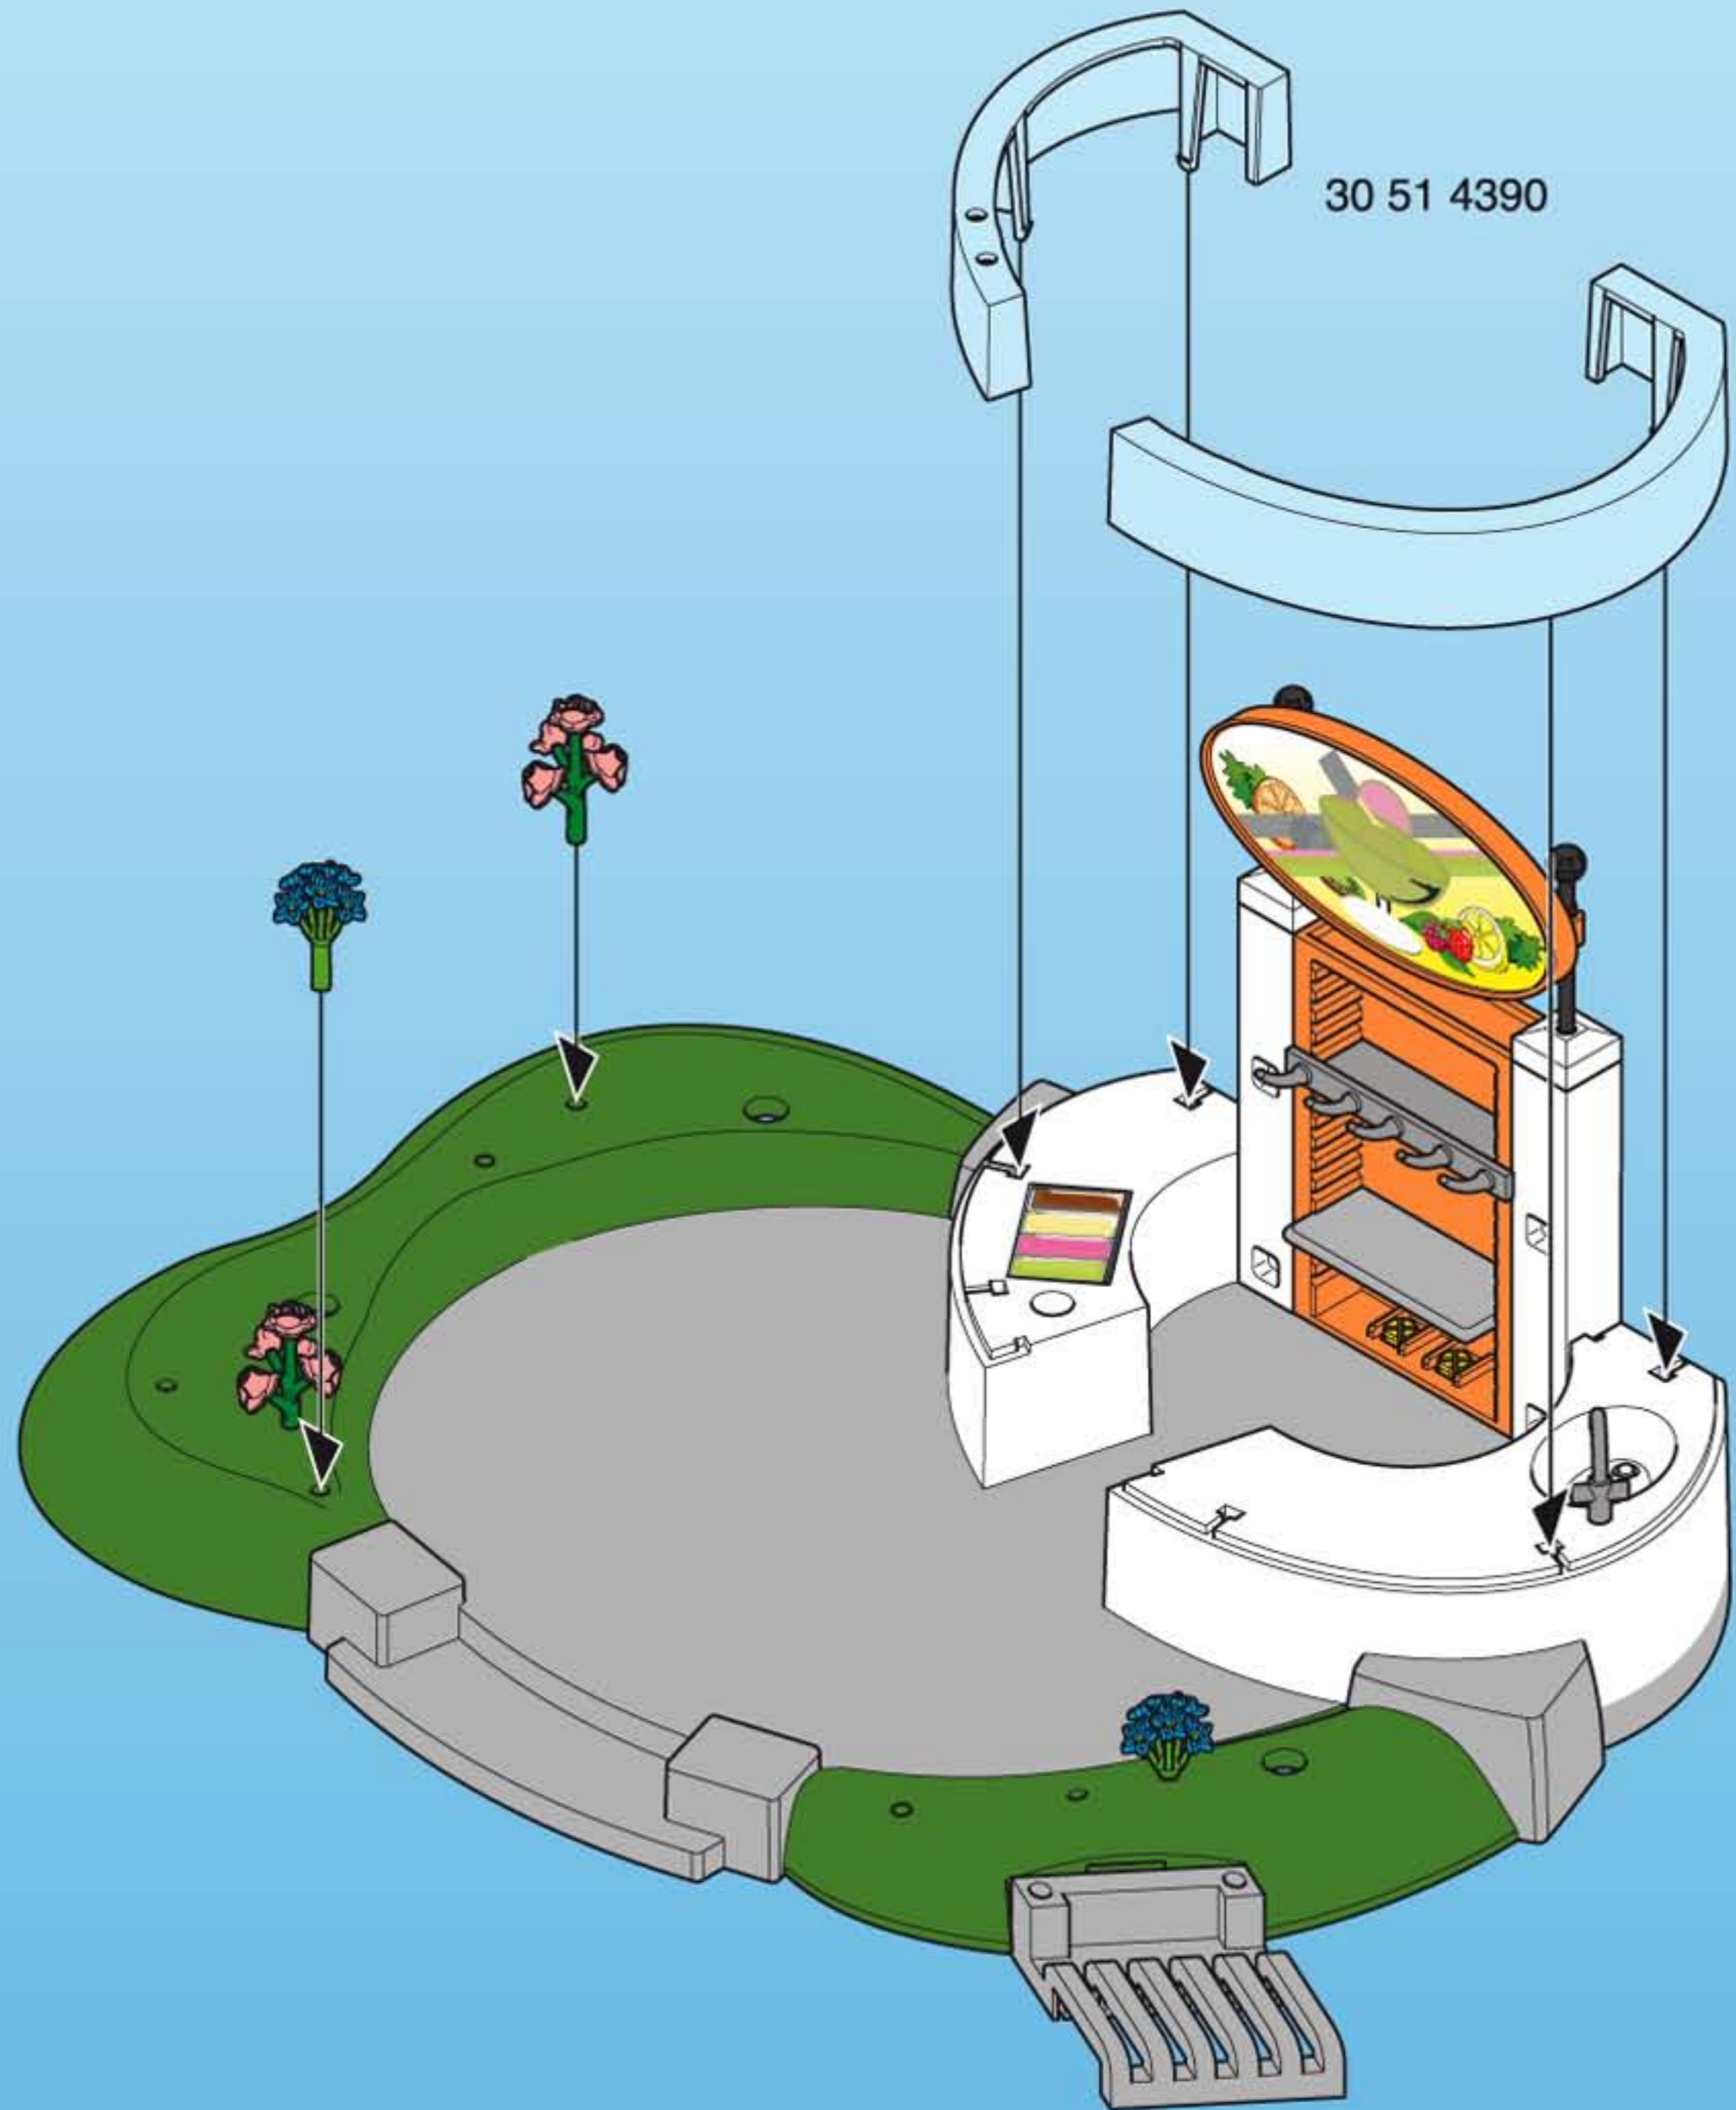

3

© 2010 gdmr Braxellier - D-05511 Zornhof - 02.07 No. 3008712

30 27 3490
30 27 3480

2x 30 25 3060
30 25 3300

30 25 0020
30 20 4720

2x 30 25 8720

30 24 9810