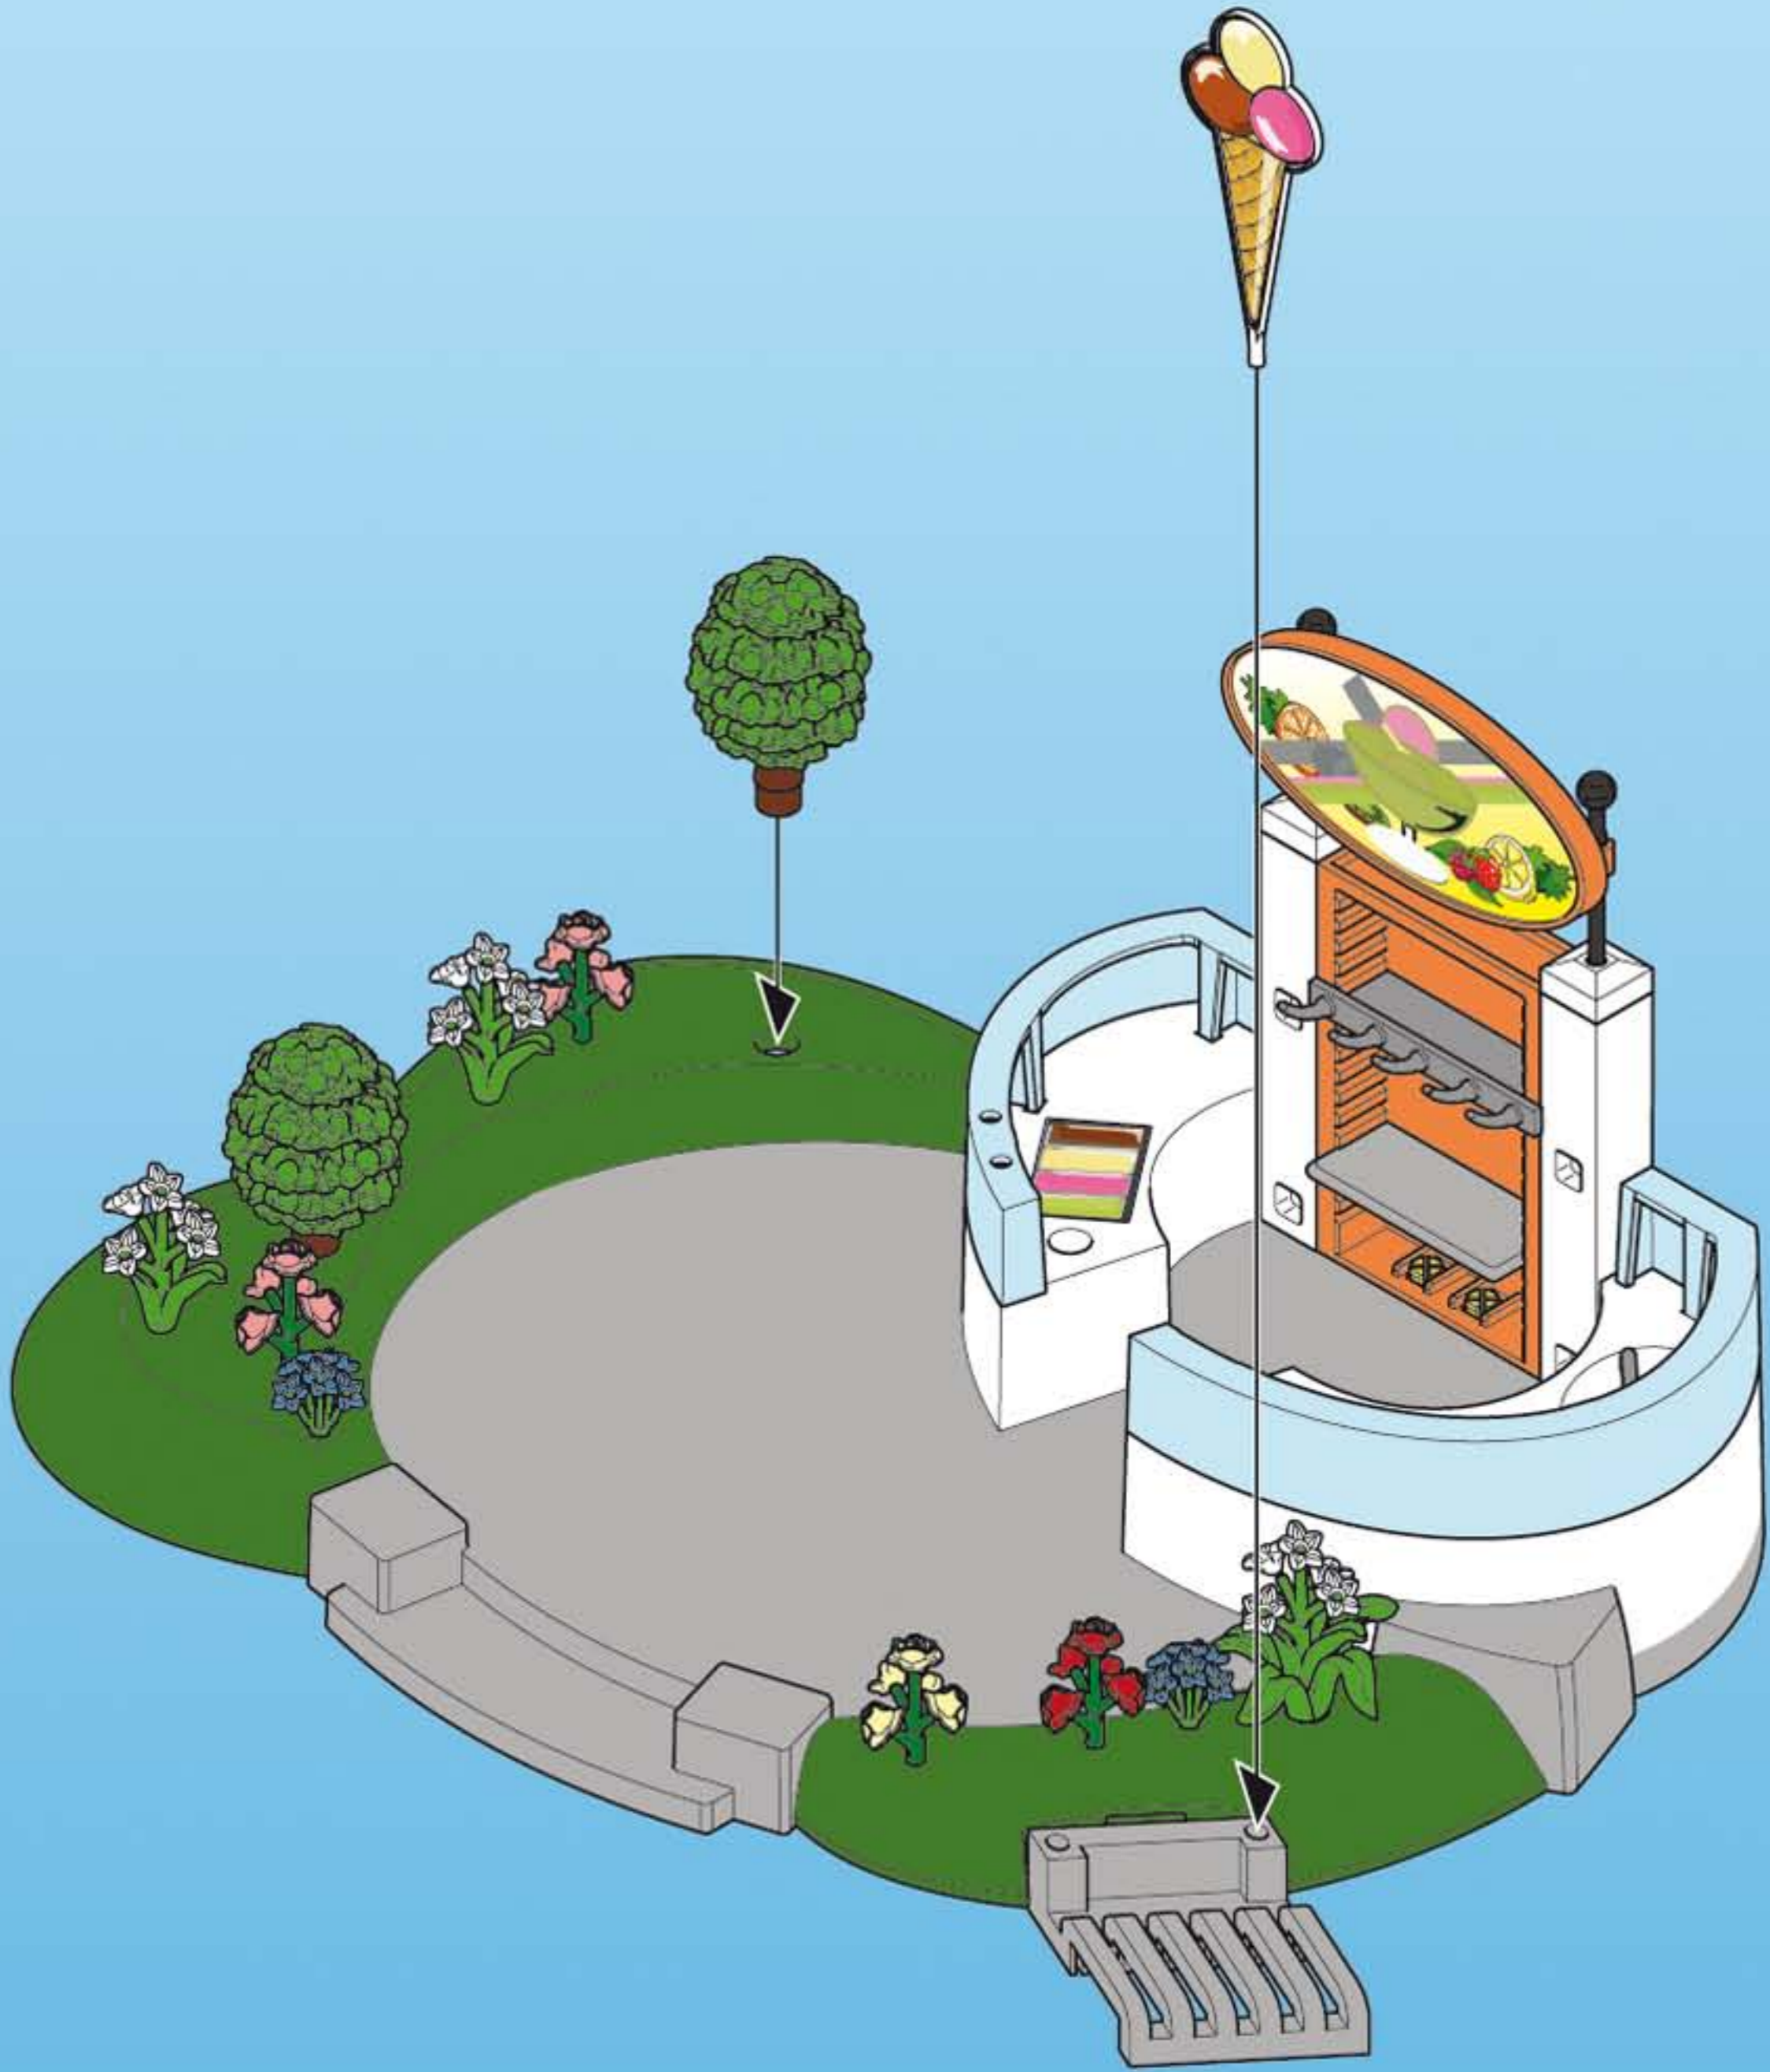

30 25 2390

30 25 2430

This panel shows a vertical sequence of six steps to assemble a tree-like structure. Each step is accompanied by a small illustration and a part number. The structure grows from a brown base (30 25 2430) through several layers of green foliage (30 25 2390, 30 25 2400, 30 25 2410, 30 25 2400) to a final top layer (30 25 2400).

© 2005 Legem Spielzeug - D-46311 Zornell - Tel. No. 3986712

30 27 3420

This panel shows a parts list for step 5. It includes a small inset image of various ice cream cones and a larger diagram of a white ice cream cone with a pink swirl. The parts are labeled with circled numbers 4 and 5. The part number 30 27 3420 is listed below the diagram.