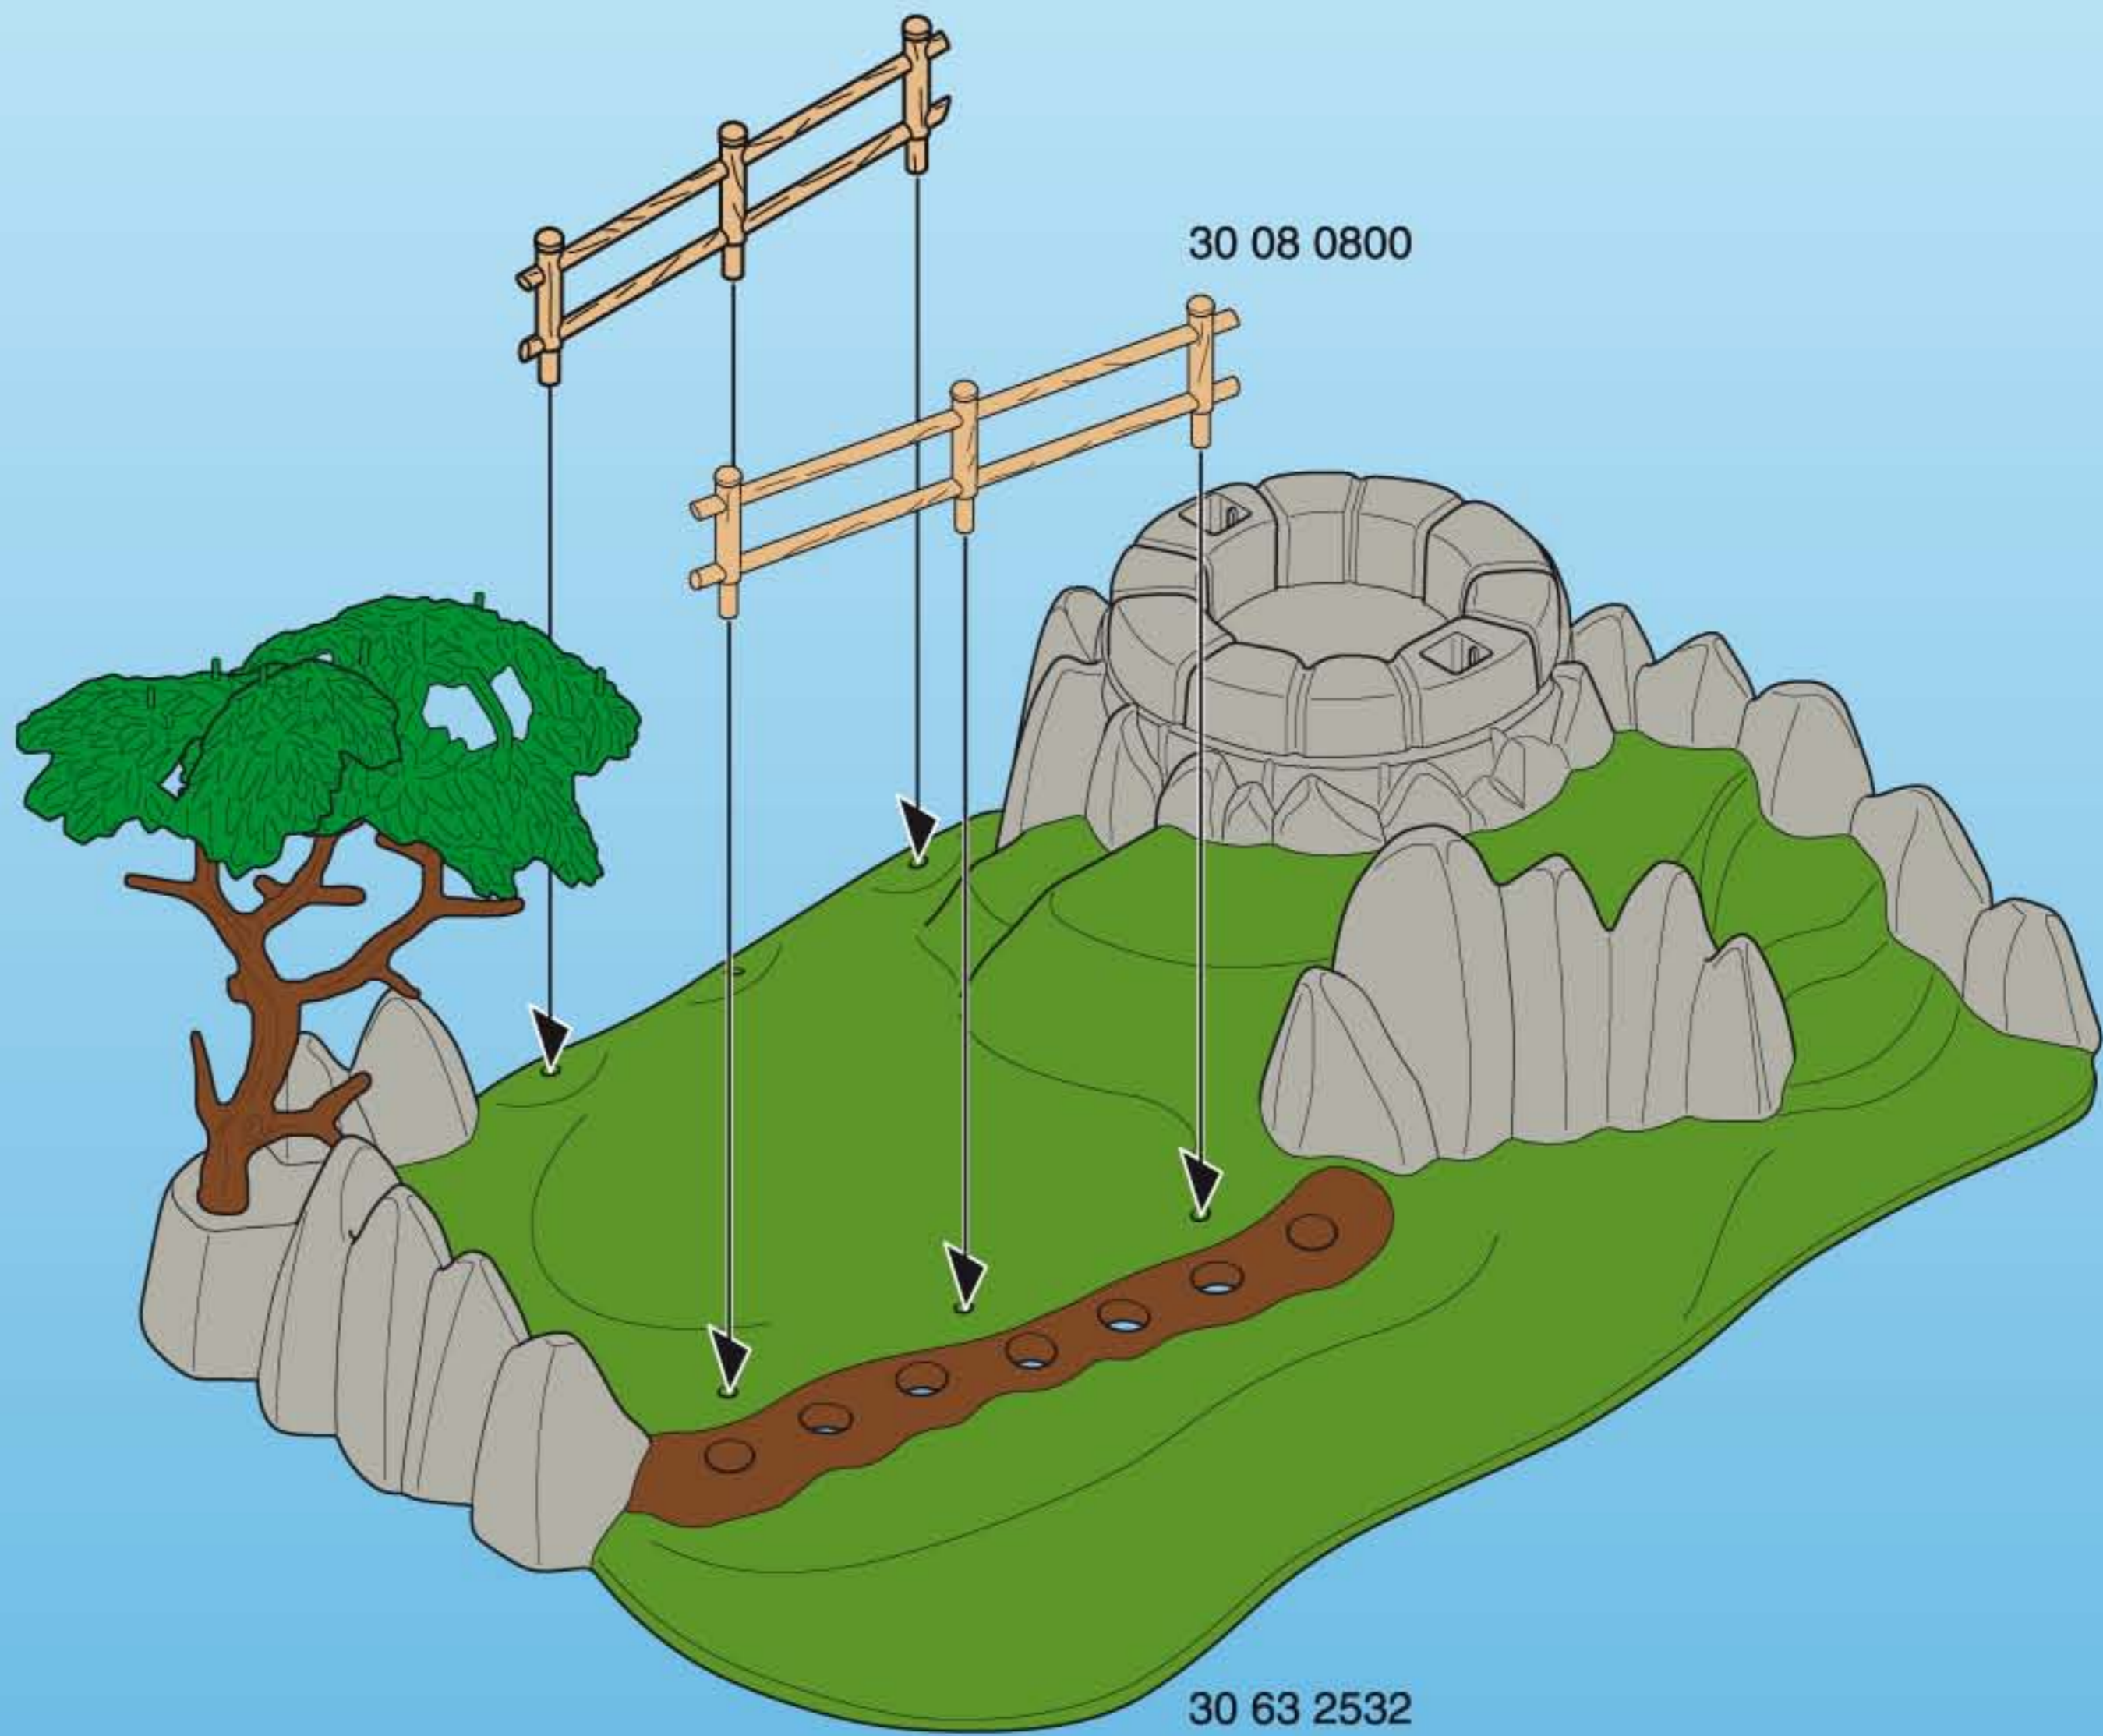

1

2

2

1 30 60 0650

30 88 7940

30 09 3820

2 30 60 0650

This diagram shows two sub-steps. Step 1 shows a pulley system (30 60 0650) with a rope (30 88 7940) and a hook (30 09 3820). Step 2 shows the pulley system being attached to a wooden frame (30 60 0650) using a hook.

7x 30 25 7340

30 26 5450

This diagram shows the placement of carrot plants. It indicates that 7 copies of part 30 25 7340 (the green leafy top) and 7 copies of part 30 26 5450 (the orange root) are needed. Arrows point to the specific locations on the carrot plant where these parts are attached.

30 25 2740

30 26 5470

30 60 0390

30 22 3730

30 22 3740

30 00 2642

30 11 1400

30 10 1920