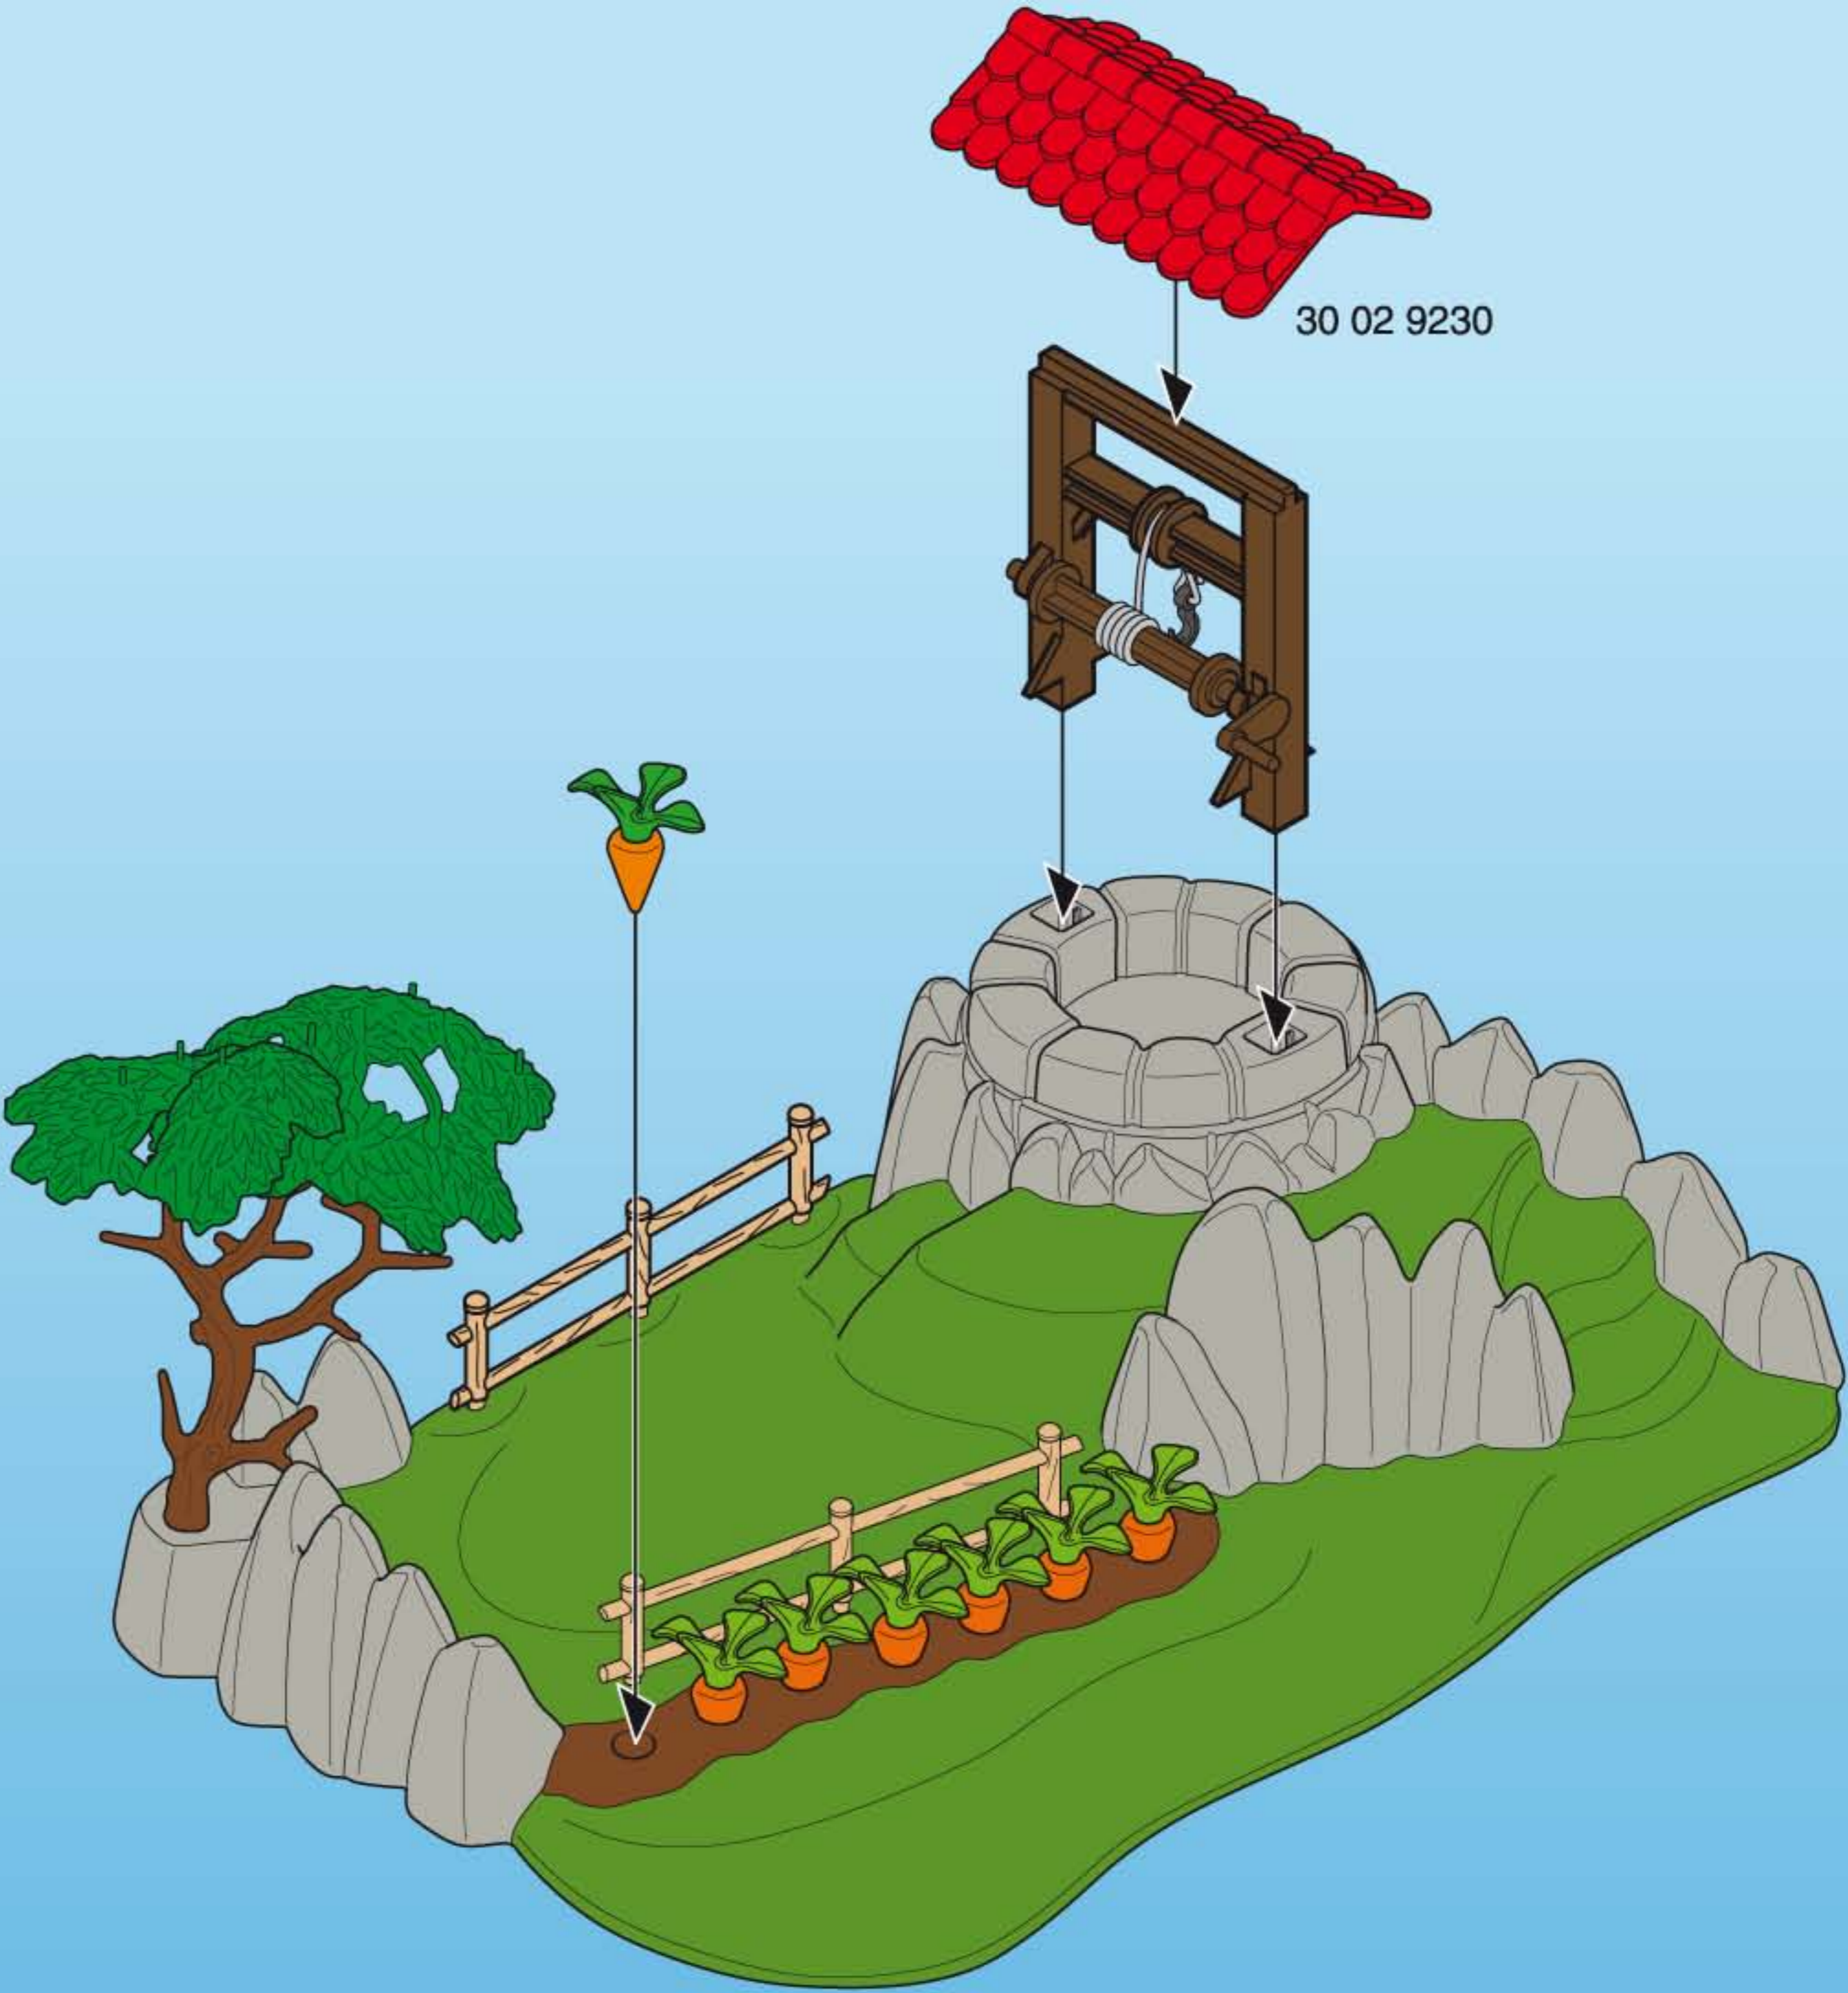

1

2

2

1 30 60 0650

30 88 7940

30 09 3820

2 30 60 0650

This diagram shows two sub-steps. Step 1 shows a pulley system (30 60 0650) with a rope (30 88 7940) and a hook (30 09 3820). Step 2 shows the pulley system being attached to a wooden frame (30 60 0650) using a hook.

7x 30 25 7340

30 26 5450

This diagram shows the placement of carrot plants. It indicates that 7 copies of part 30 25 7340 (the green leafy top) and 7 copies of part 30 26 5450 (the orange root) are needed. Arrows point to the specific locations on the carrot plant where these parts are attached.