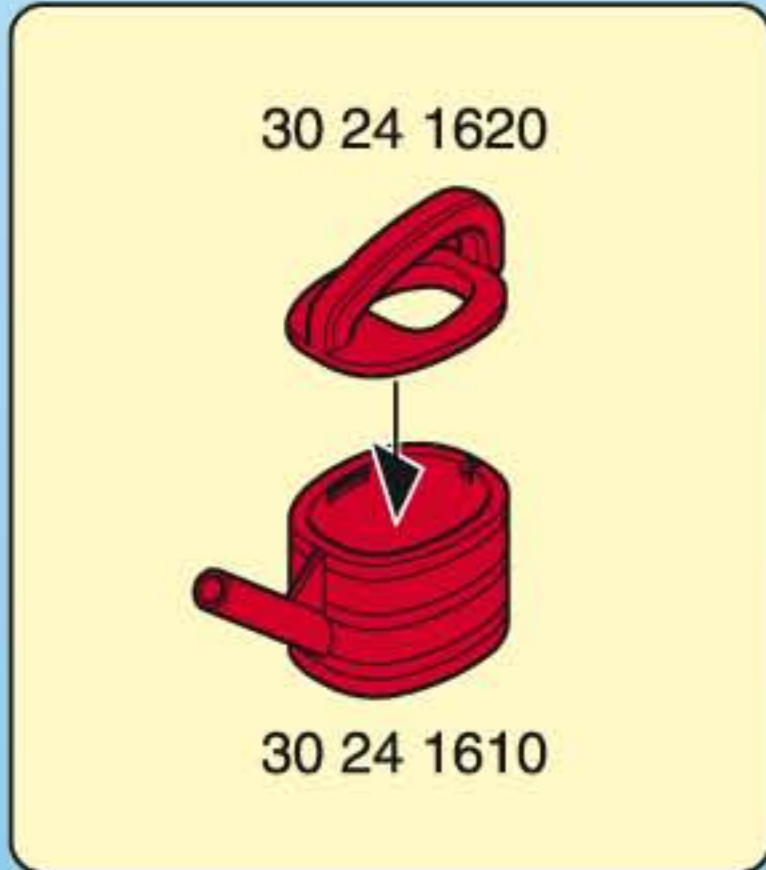

1

2

2

1 30 60 0650

30 88 7940

30 09 3820

2 30 60 0650

This diagram shows two sub-steps. Step 1 shows a pulley system (30 60 0650) with a rope (30 88 7940) and a hook (30 09 3820). Step 2 shows the pulley system being attached to a wooden frame (30 60 0650) using a hook.

30 25 2740

30 26 5470

30 60 0390

30 22 3730

30 22 3740

30 00 2642

30 11 1400

30 10 1920