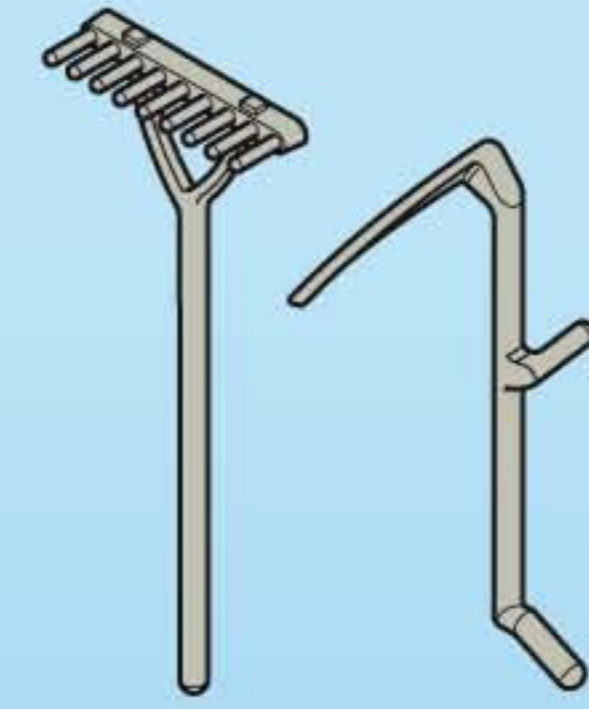

1

2

2

1 30 60 0650

30 88 7940

30 09 3820

2 30 60 0650

This diagram shows two sub-steps. Step 1 shows a pulley system (30 60 0650) with a rope (30 88 7940) and a hook (30 09 3820). Step 2 shows the pulley system being attached to a wooden frame (30 60 0650) using a hook.

7x 30 25 7340

30 26 5450

This diagram shows the placement of carrot plants. It indicates that 7 copies of part 30 25 7340 (the green leafy top) and 7 copies of part 30 26 5450 (the orange root) are needed. Arrows point to the specific locations on the carrot plant where these parts are attached.