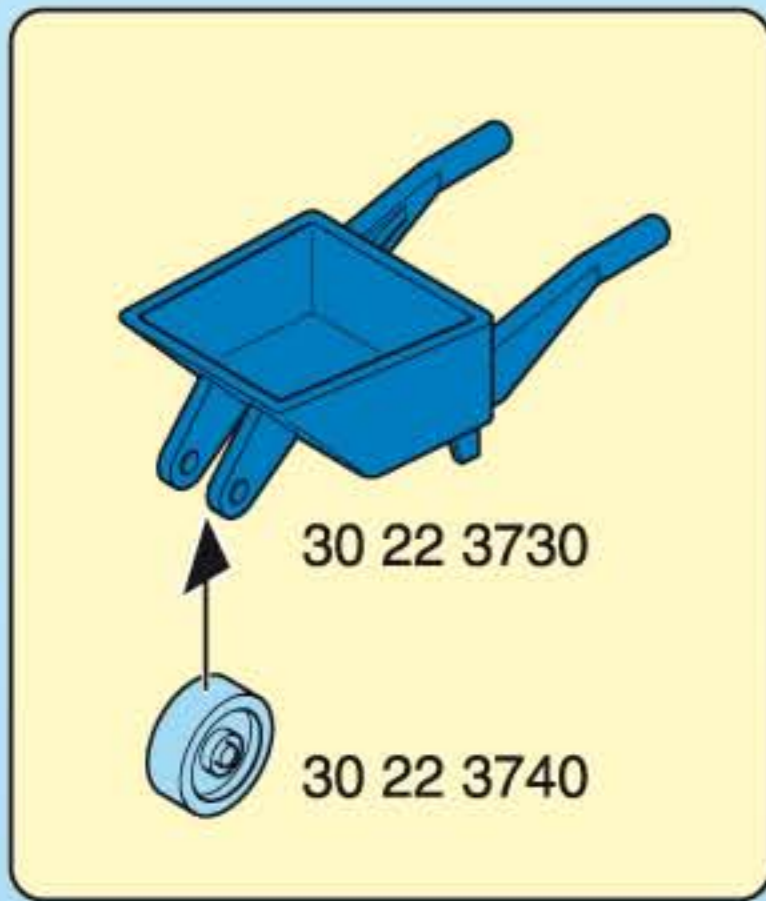

1

2

2

1 30 60 0650

30 88 7940

30 09 3820

2 30 60 0650

This diagram shows two sub-steps. Step 1 shows a pulley system (30 60 0650) with a rope (30 88 7940) and a hook (30 09 3820). Step 2 shows the pulley system being attached to a wooden frame (30 60 0650) using a hook.

7x 30 25 7340

30 26 5450

This diagram shows the placement of carrot plants. It indicates that 7 copies of part 30 25 7340 (the green leafy top) and 7 copies of part 30 26 5450 (the orange root) are needed. Arrows point to the specific locations on the carrot plant where these parts are attached.