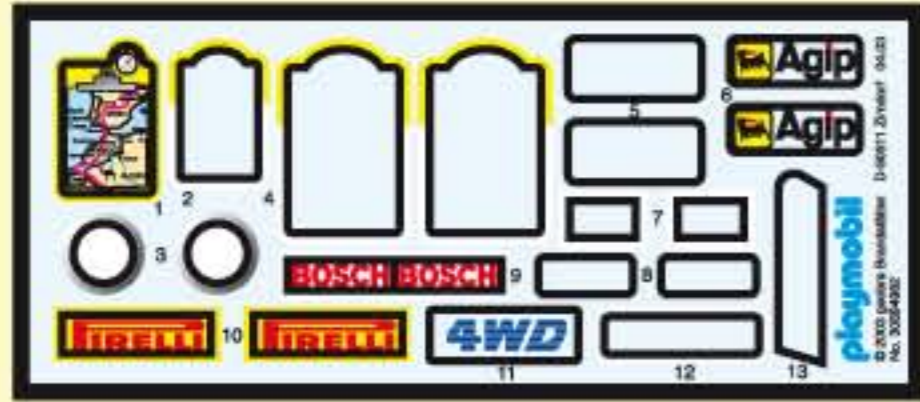

© 2007 geobra Brandstätter, 90511 Zirndorf, Germany
No. 30 80 6682 09.07

1

2x

2

1

2

3

4