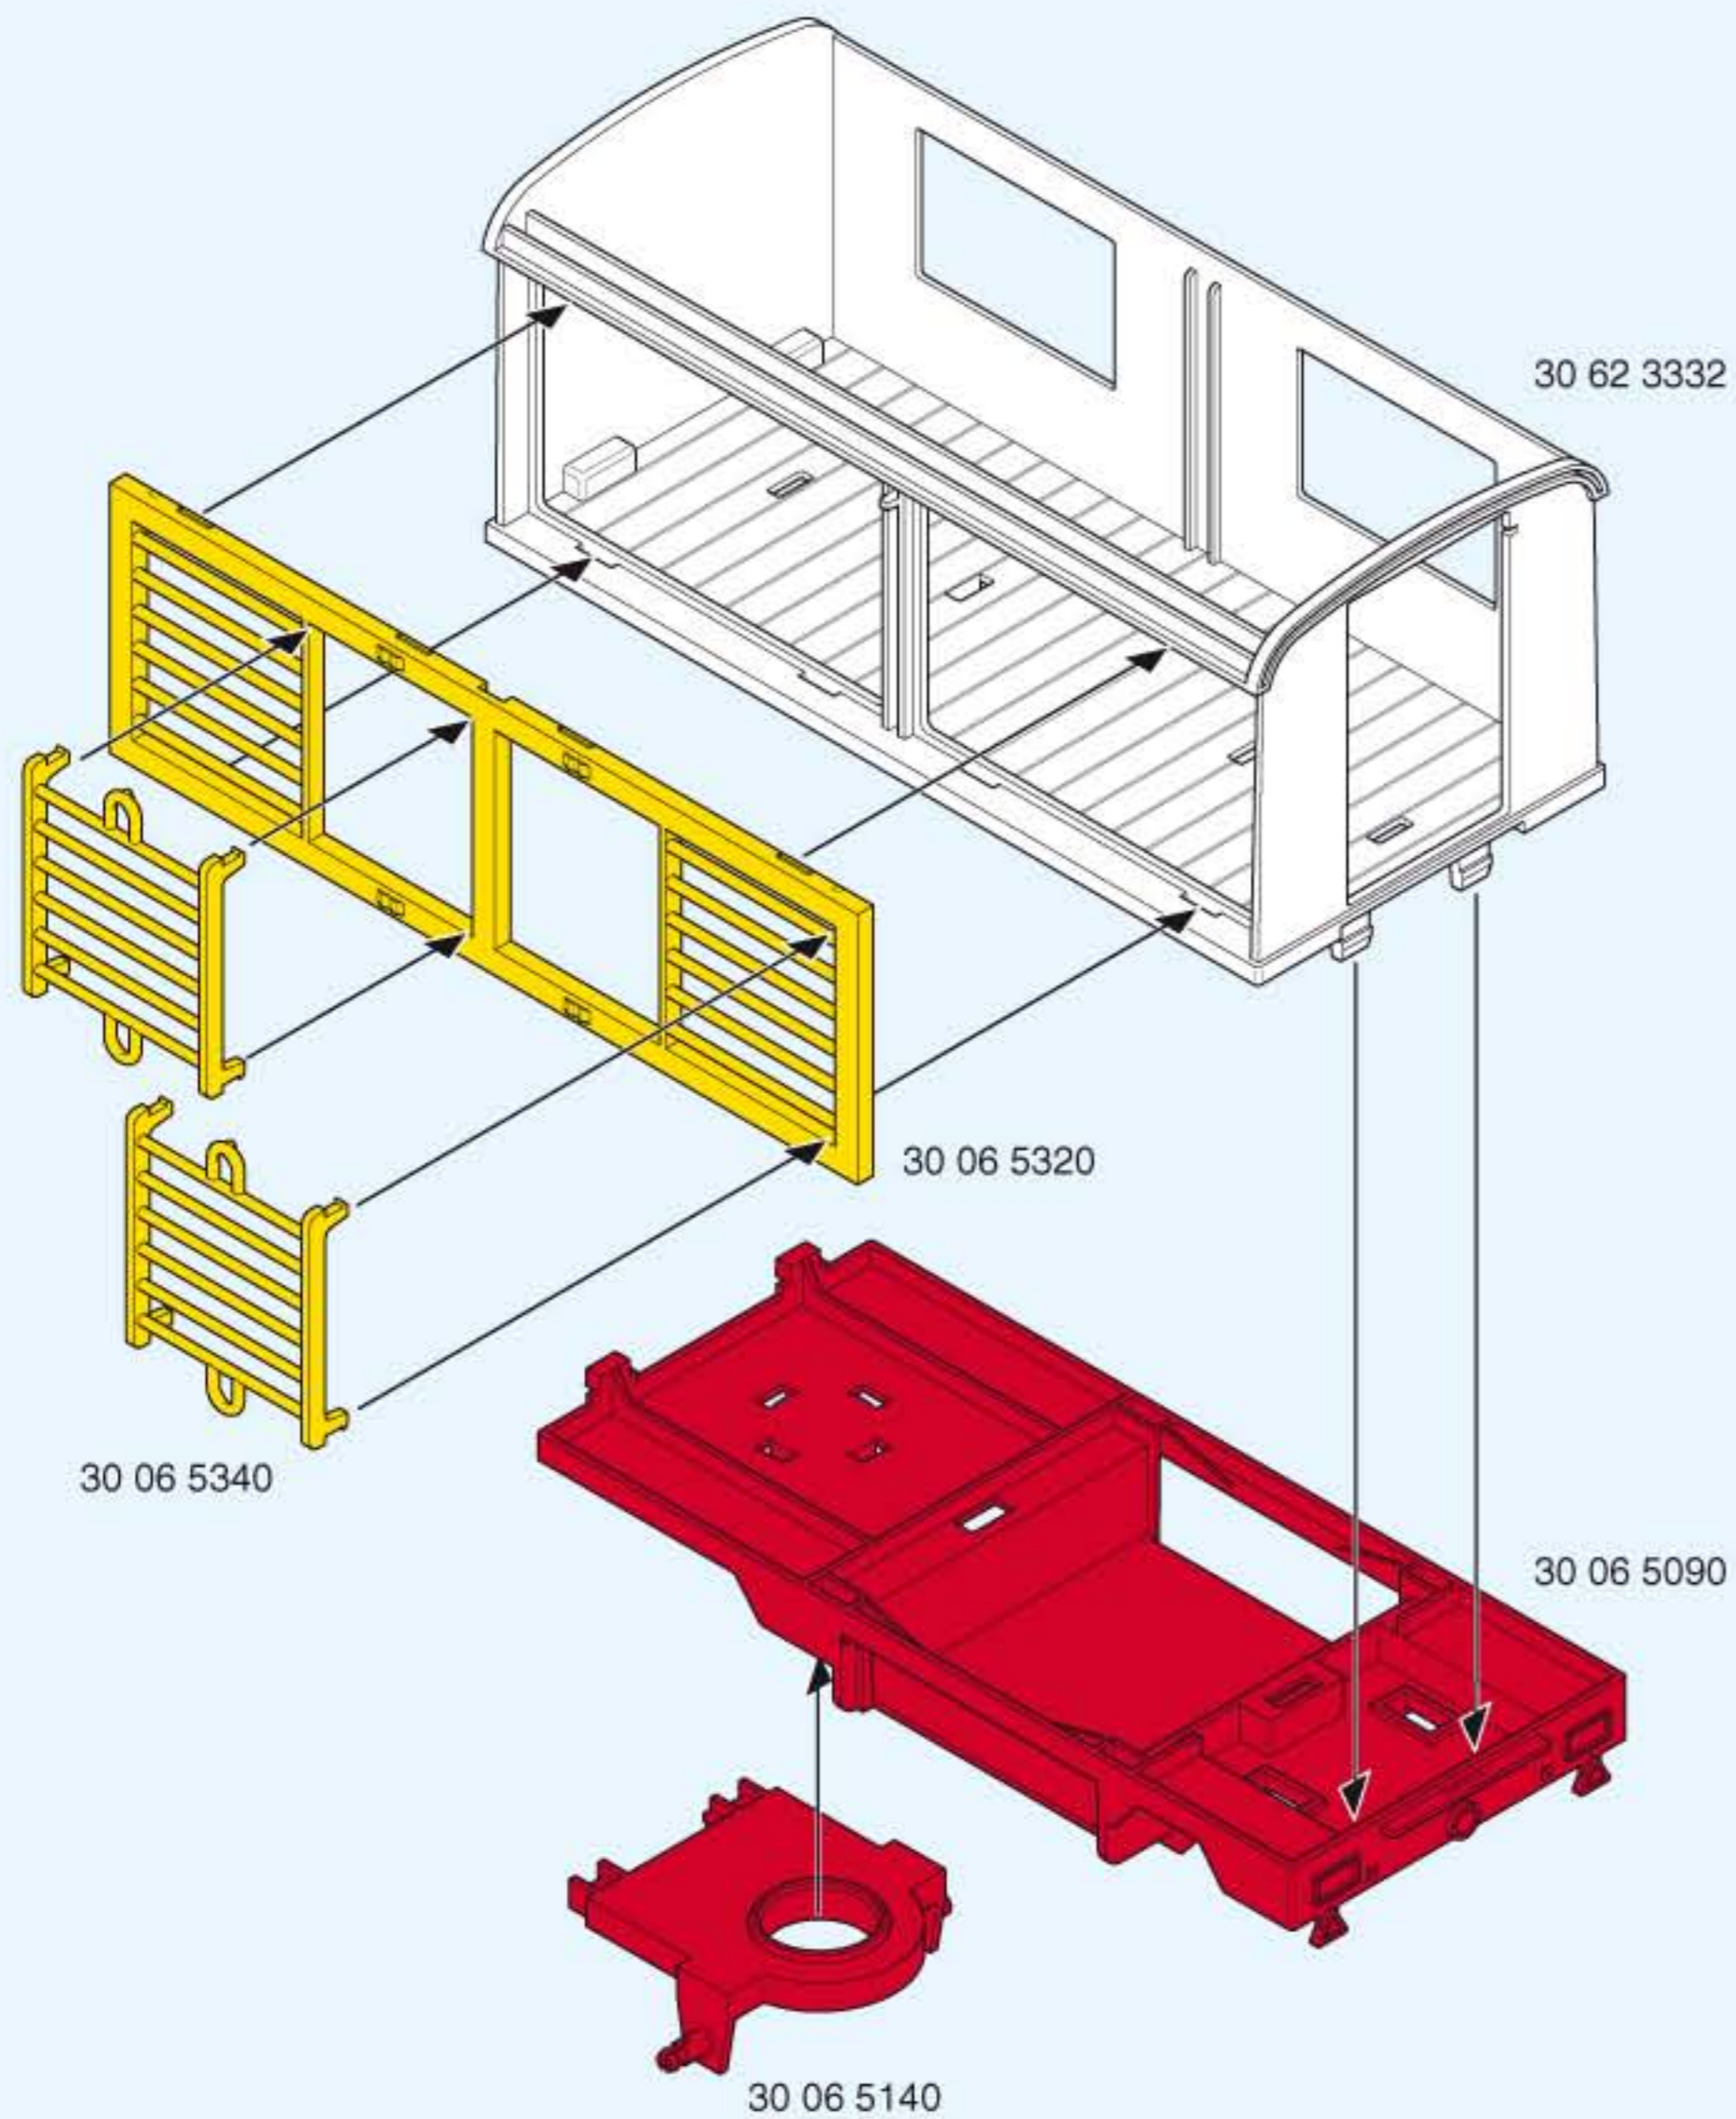

30 02 6890

30 06 6220

30 21 8320

2x 30 08 1190

Serviceadressen finden Sie in allen Playmobil-Prospekten

Addresses of Customer Service Departments are shown in all Playmobil catalogues

L'adresse du service consommateurs est indiquée dans tous les catalogues Playmobil

Troverete gli indirizzi dei centri di assistenza in tutti i cataloghi Playmobil

Las Direcciones de los Departamentos de Servicio al Consumidor se encuentran en todos los catálogos Playmobil

Η διεύθυνση του Γραφείου Εξυπηρέτησης Πελατών είναι καταχωρημένη σε όλους τους καταλόγους Playmobil

pronounce: plāy-mō-bēēl