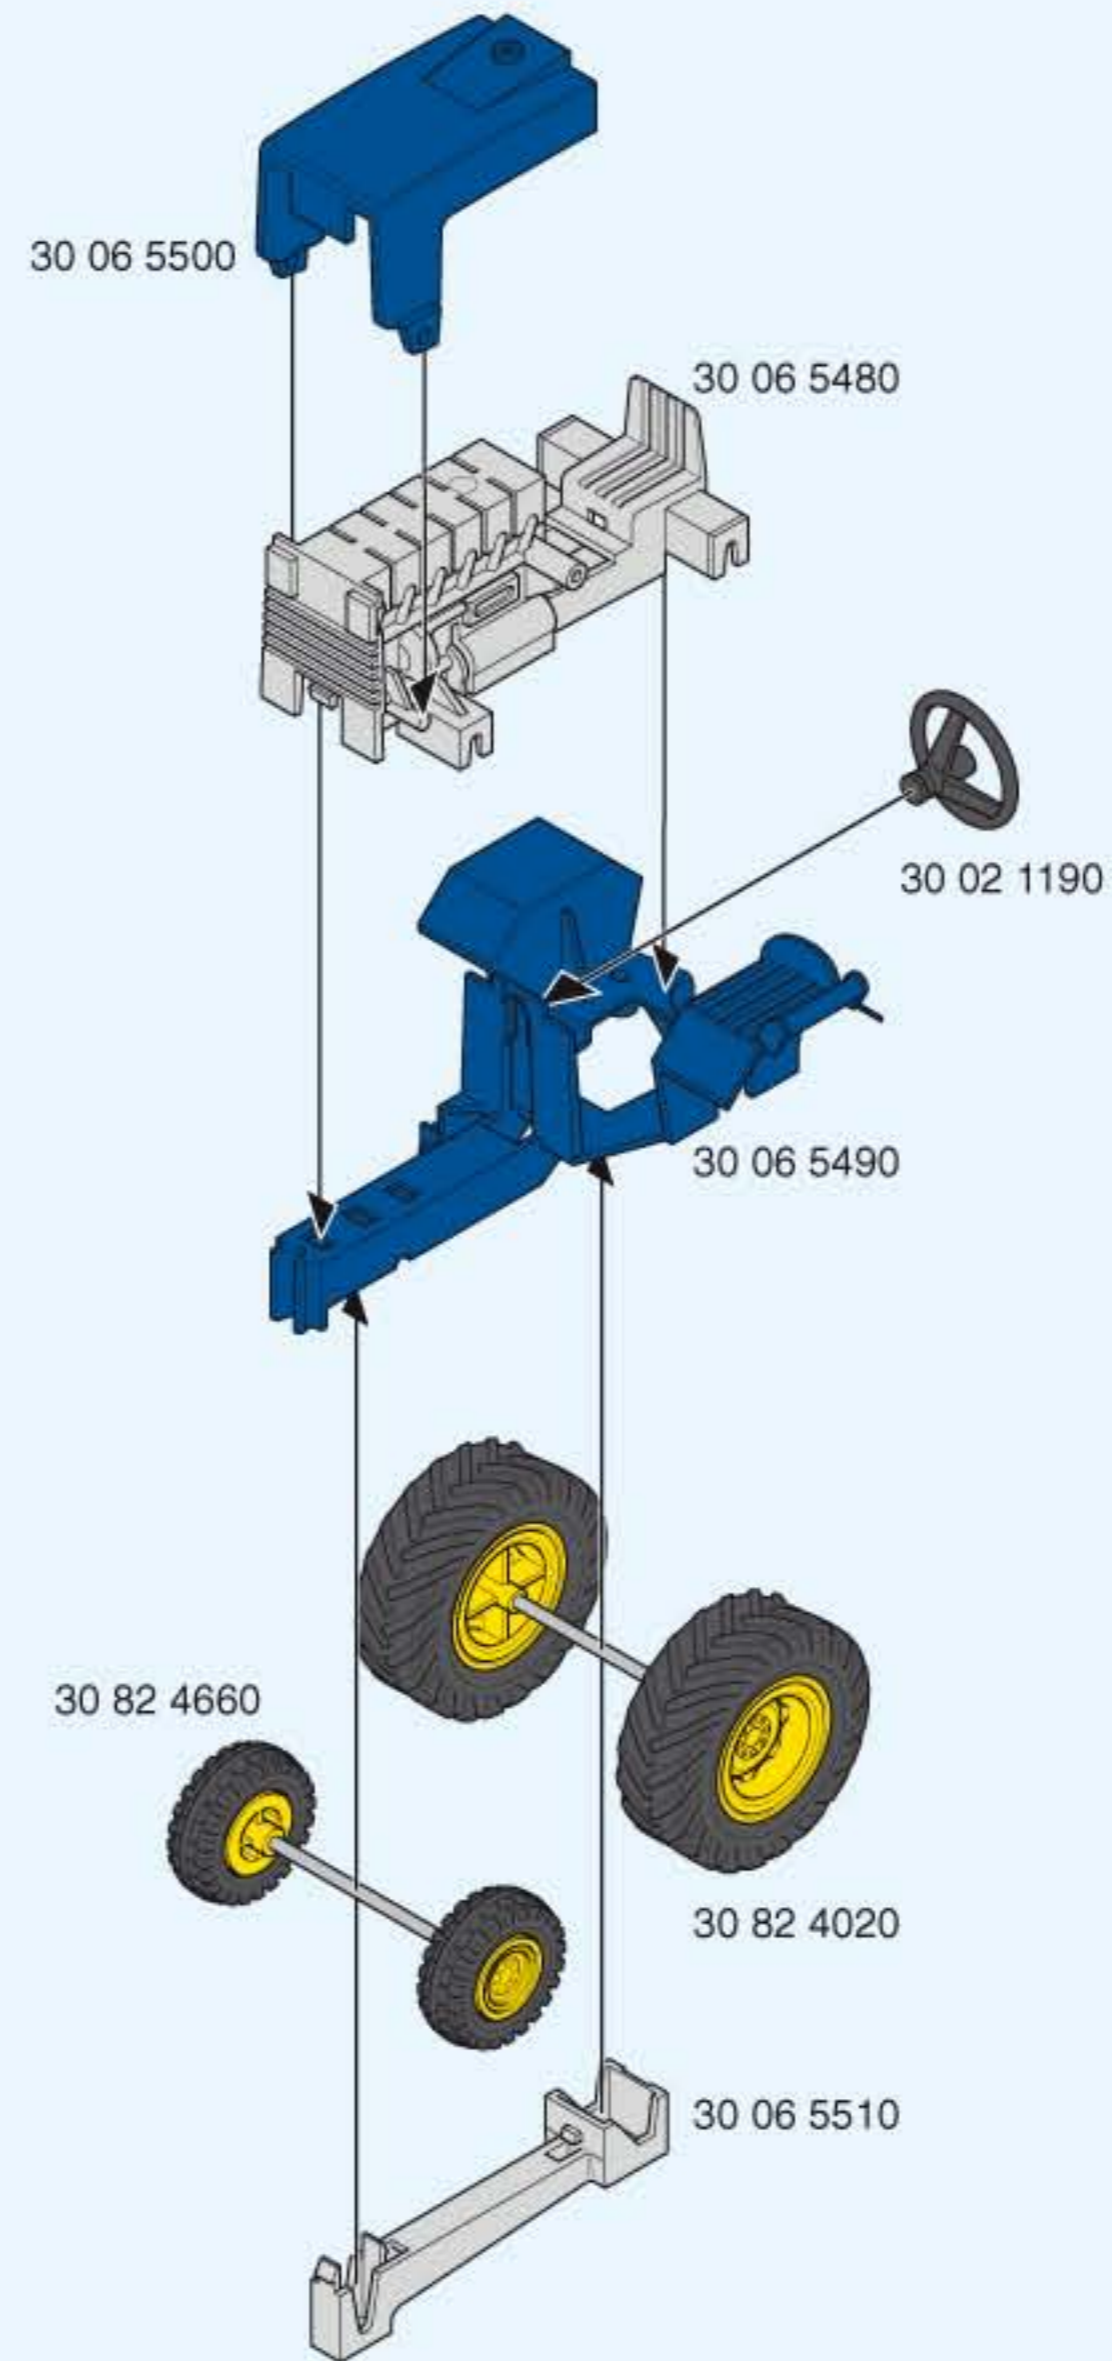

3x 30 64 1980

30 60 9220

30 02 3460

Serviceadressen finden Sie in allen Playmobil-Prospekten

Addresses of Customer Service Departments are shown in all Playmobil catalogues

L'adresse du service consommateurs est indiquée dans tous les catalogues Playmobil

Troverete gli indirizzi dei centri di assistenza in tutti i cataloghi Playmobil

Las Direcciones de los Departamentos de Servicio al Consumidor se encuentran en todos los catálogos Playmobil

Η διεύθυνση του Γραφείου Εξυπηρέτησης Πελατών είναι καταχωρημένη σε όλους τους καταλόγους Playmobil

pronounce: plāy-mō-bēēl