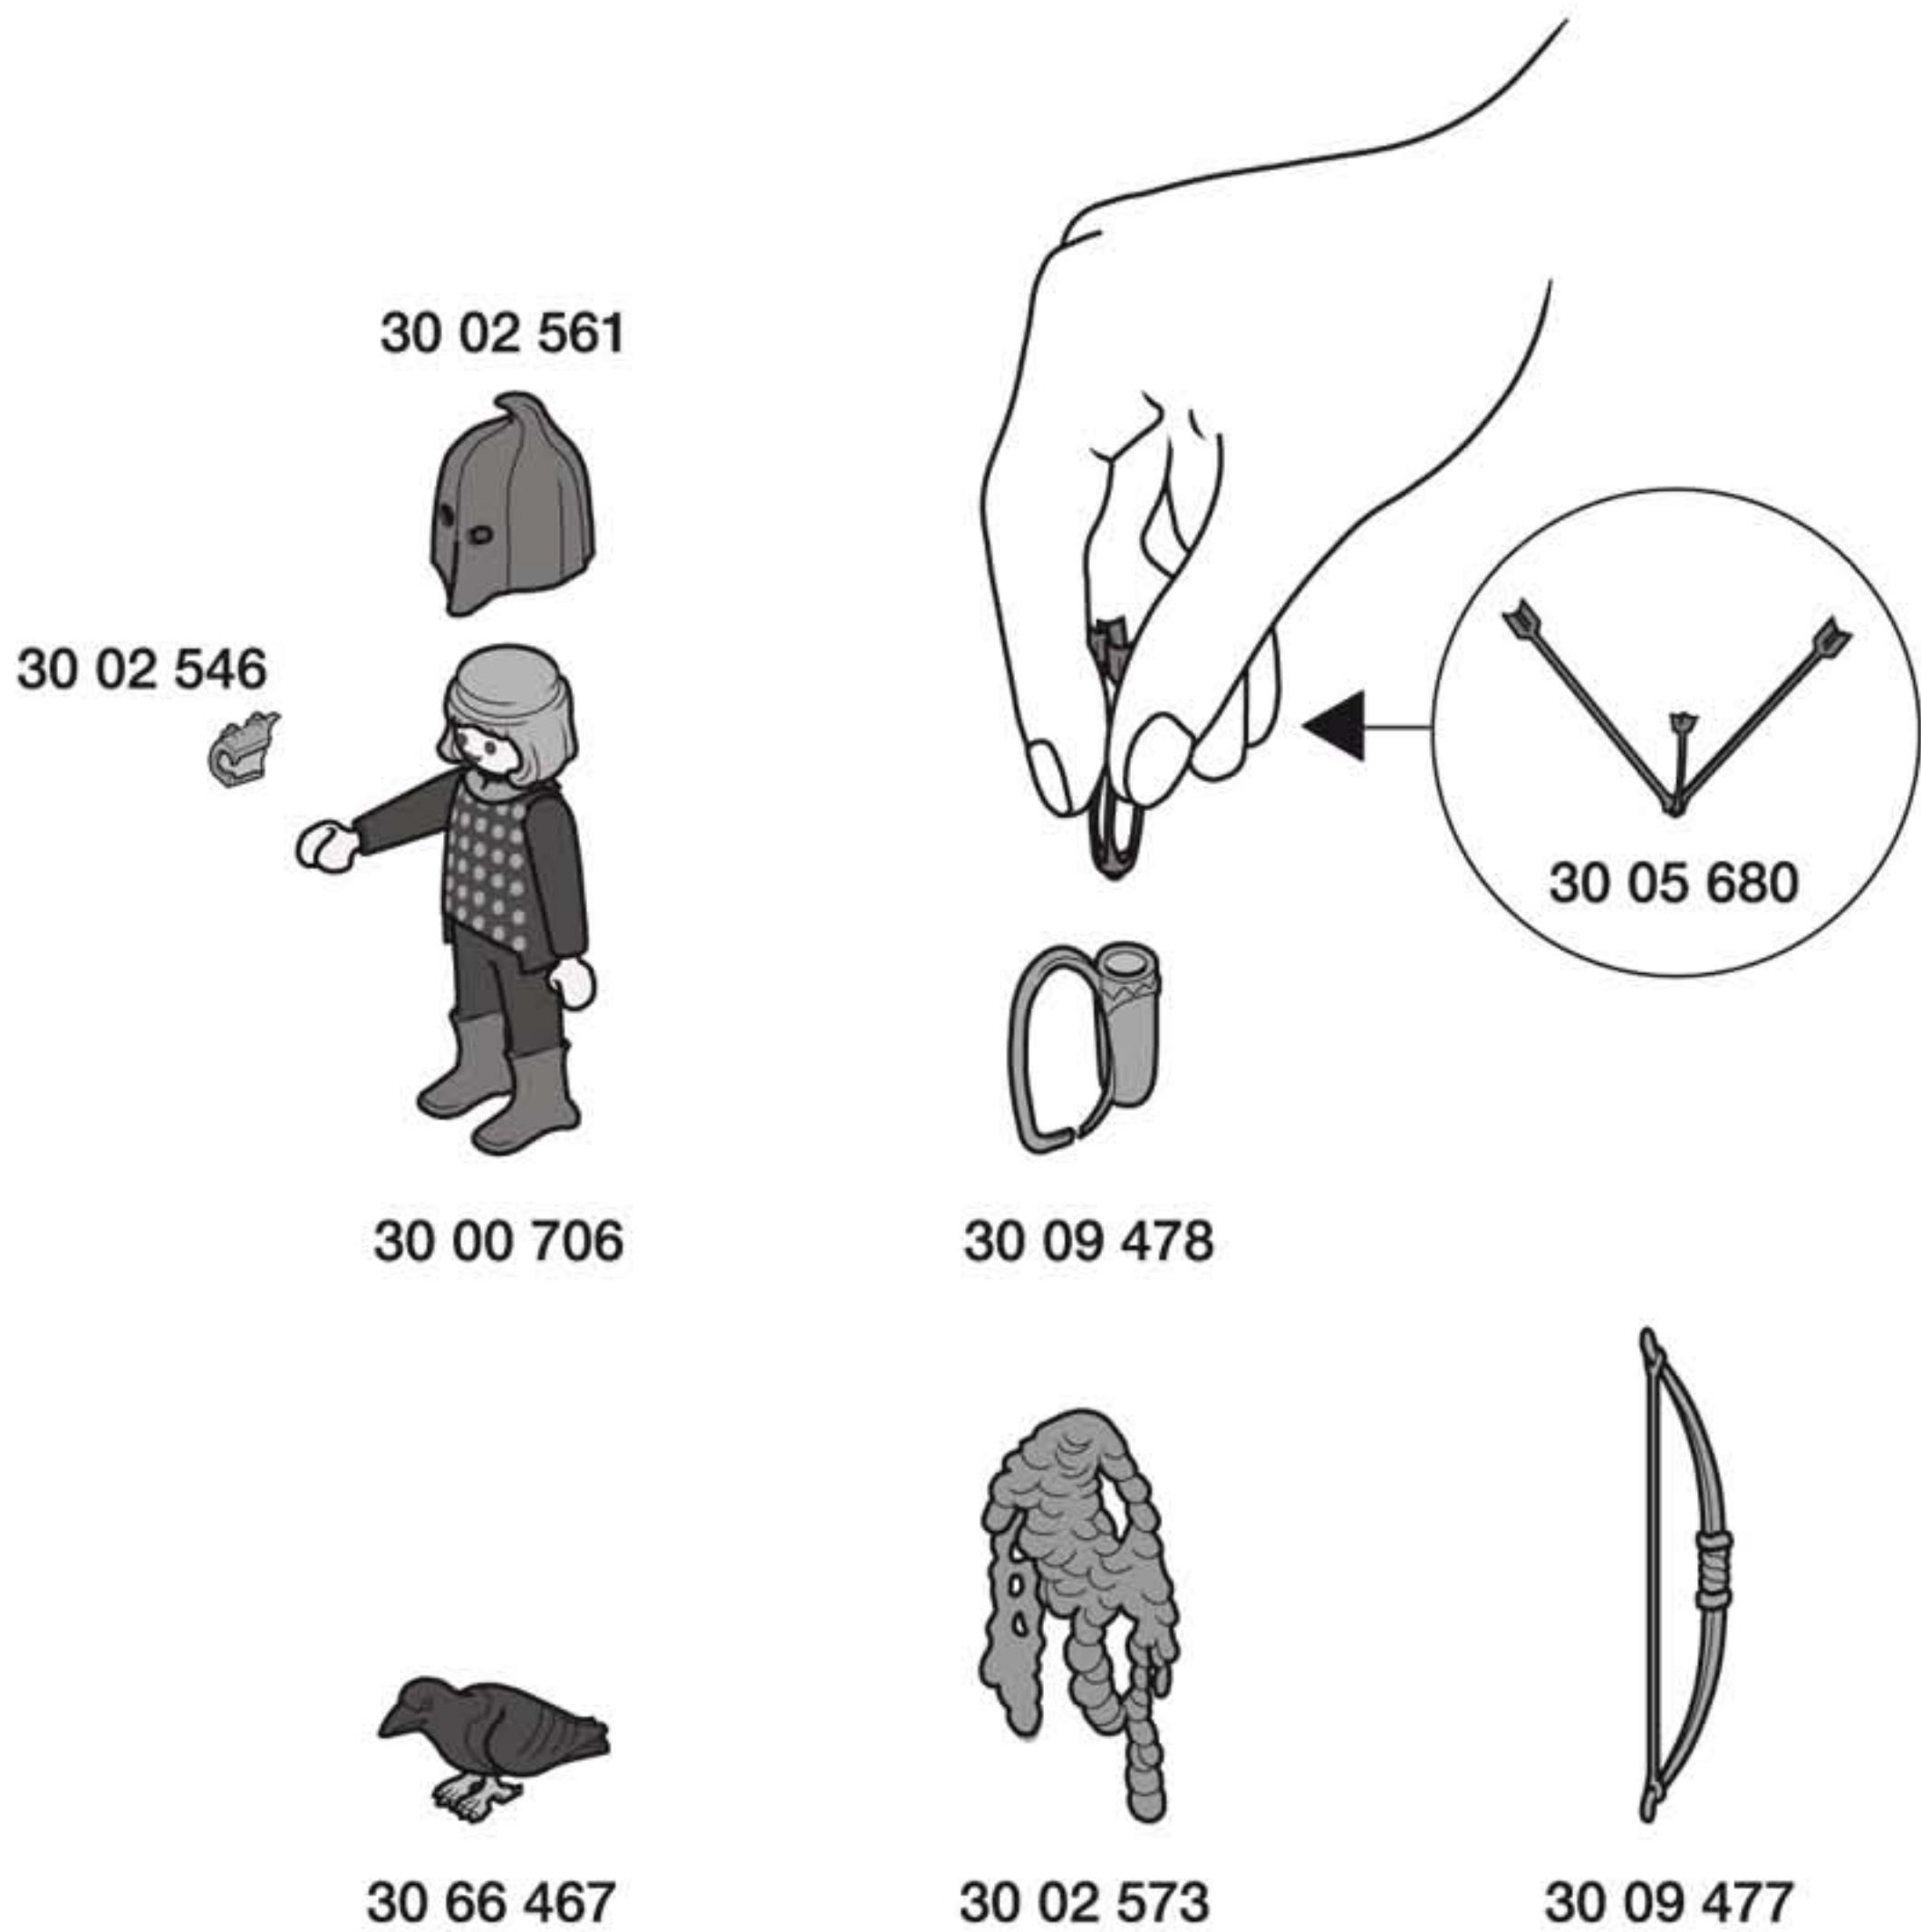

playmobil

3899

WARNING:
CHOKING HAZARD - SMALL PARTS.
Not for children under 3 years.

"Ne concerne que les USA"

© 1996 geobra Brandstätter, D-90511 Zirndorf
Printed in Germany.
Imprimé en Allemagne.

No. 30 69 818 11.96