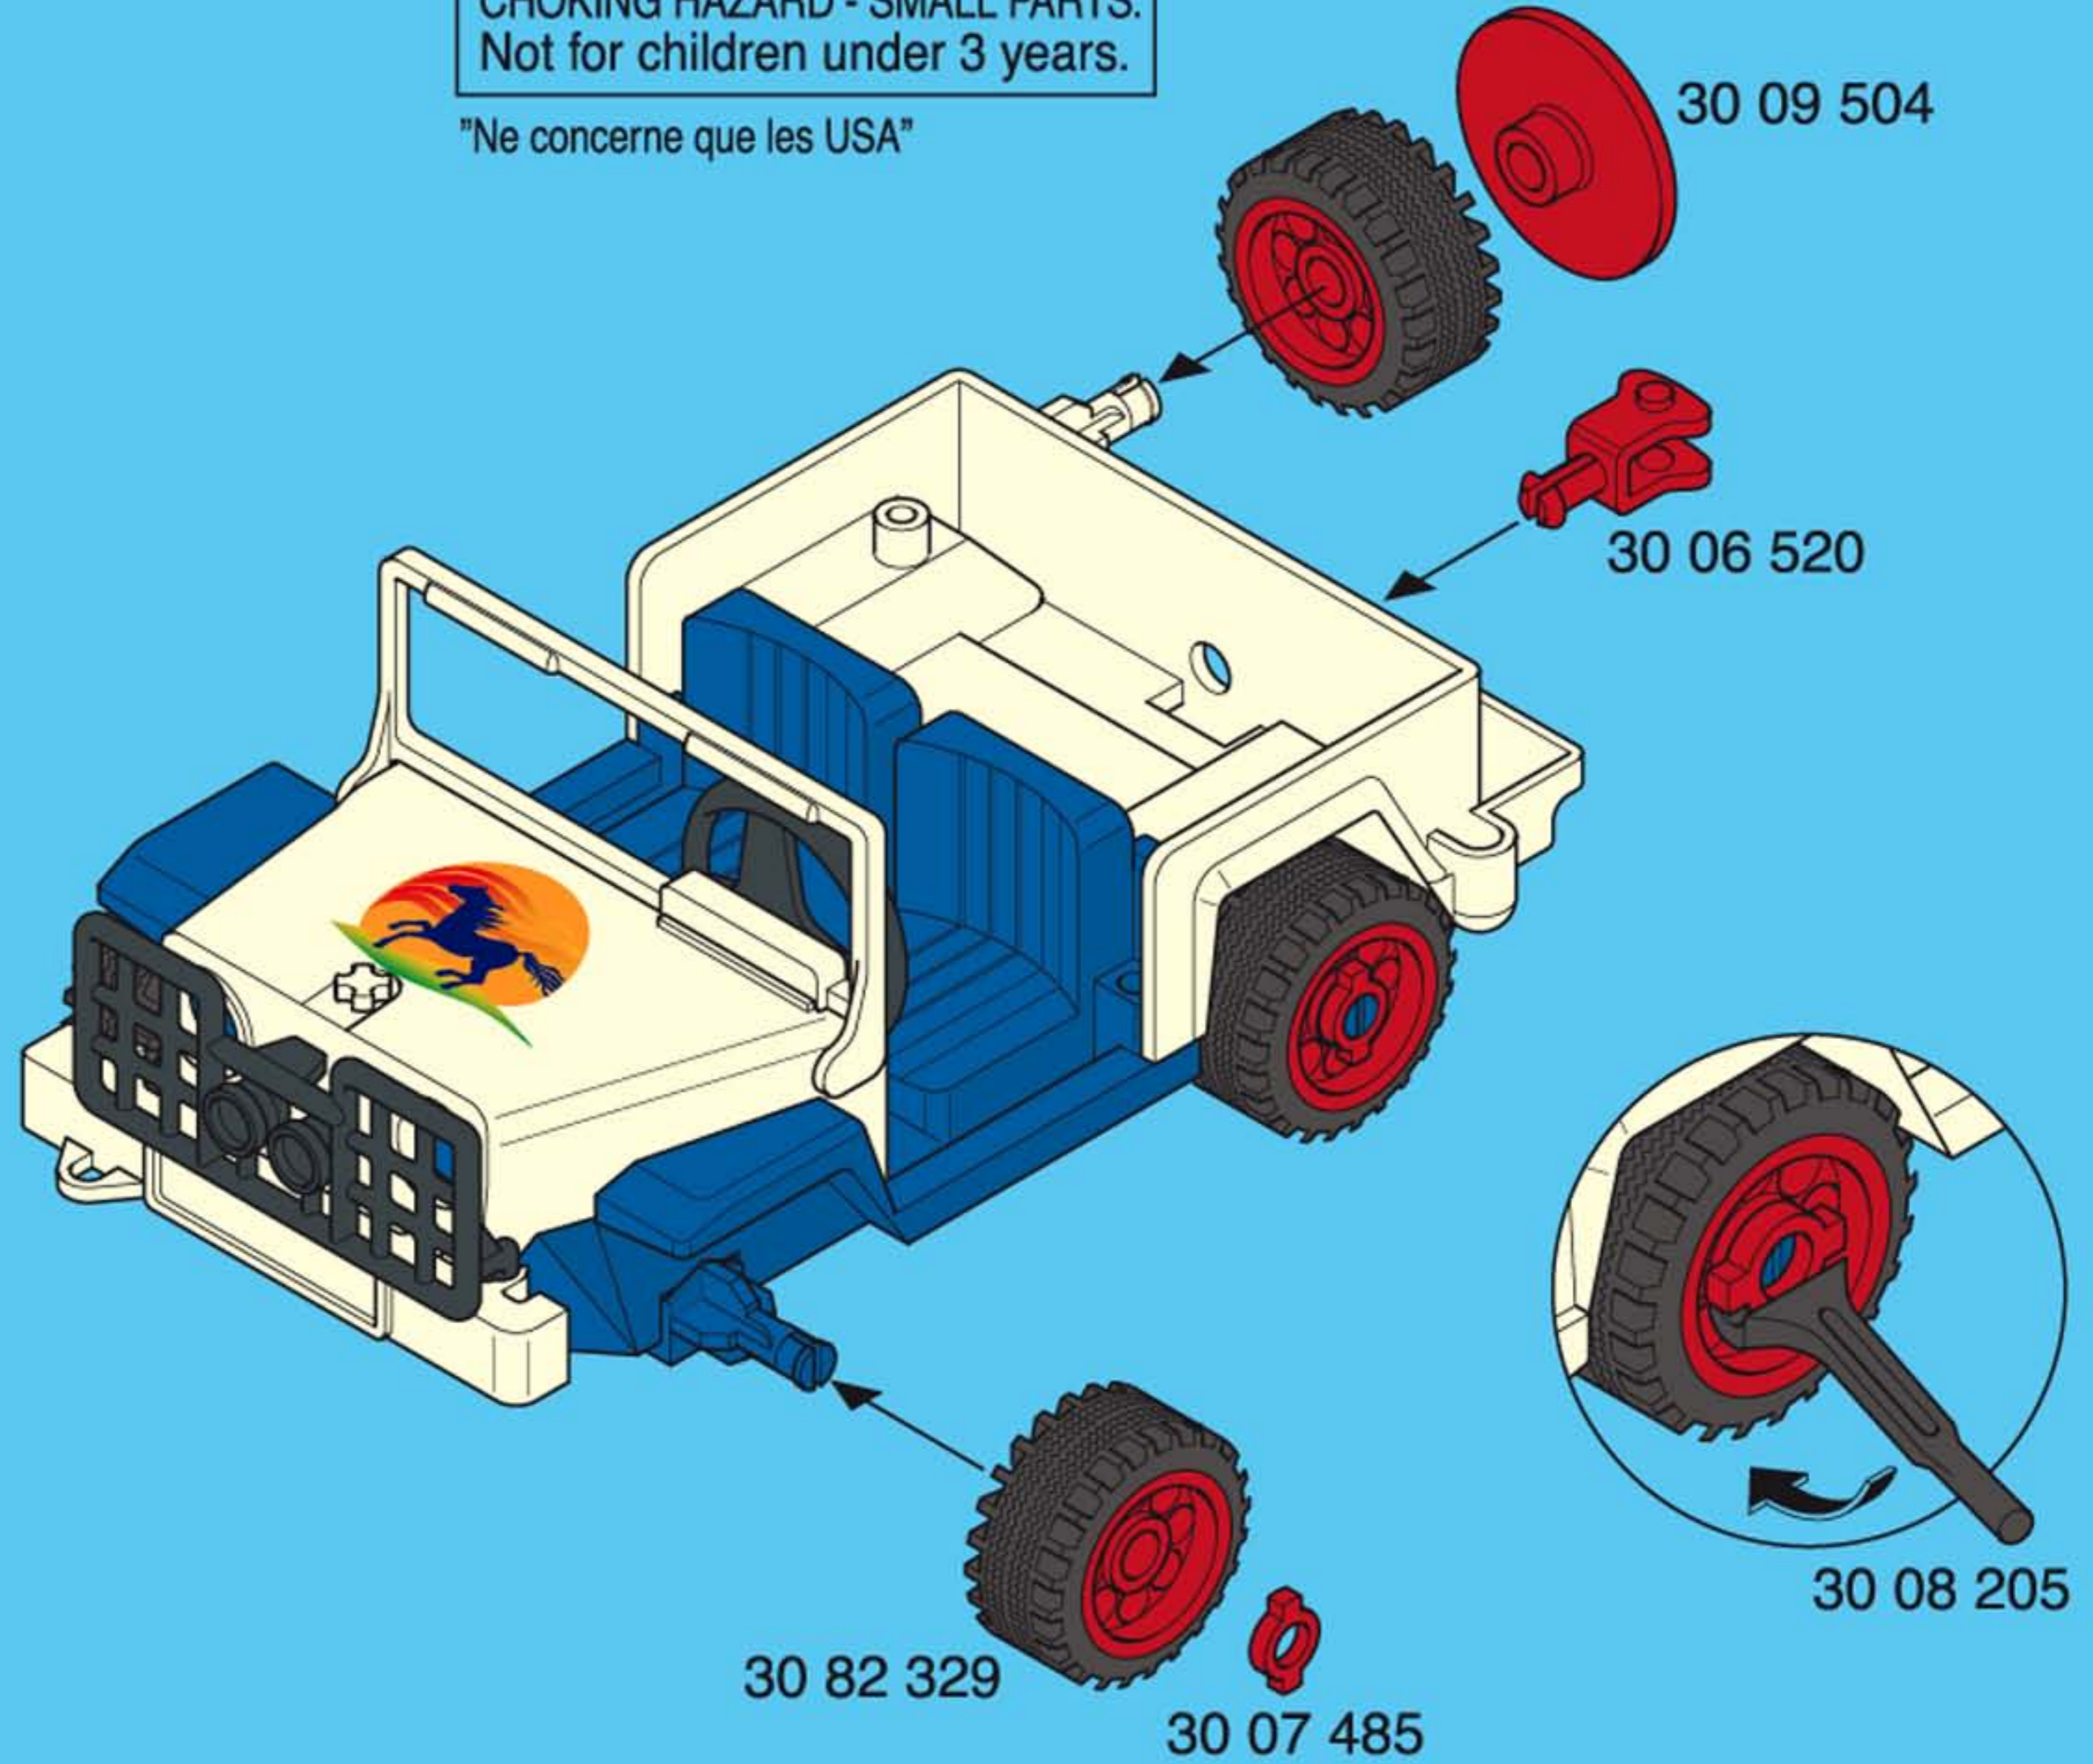

**playmobil**  
3851

**WARNING:**

CHOKING HAZARD - SMALL PARTS.  
Not for children under 3 years.

"Ne concerne que les USA"

**1**

© 1996 geobra Brandstätter, D-90511 Zirndorf.  
Printed in Germany.  
Imprimé en Allemagne.  
No. 30 89 011 09.97

30 88 187

4

5

30 06 586

30 14 087

30 02 322

30 07 469

30 08 369