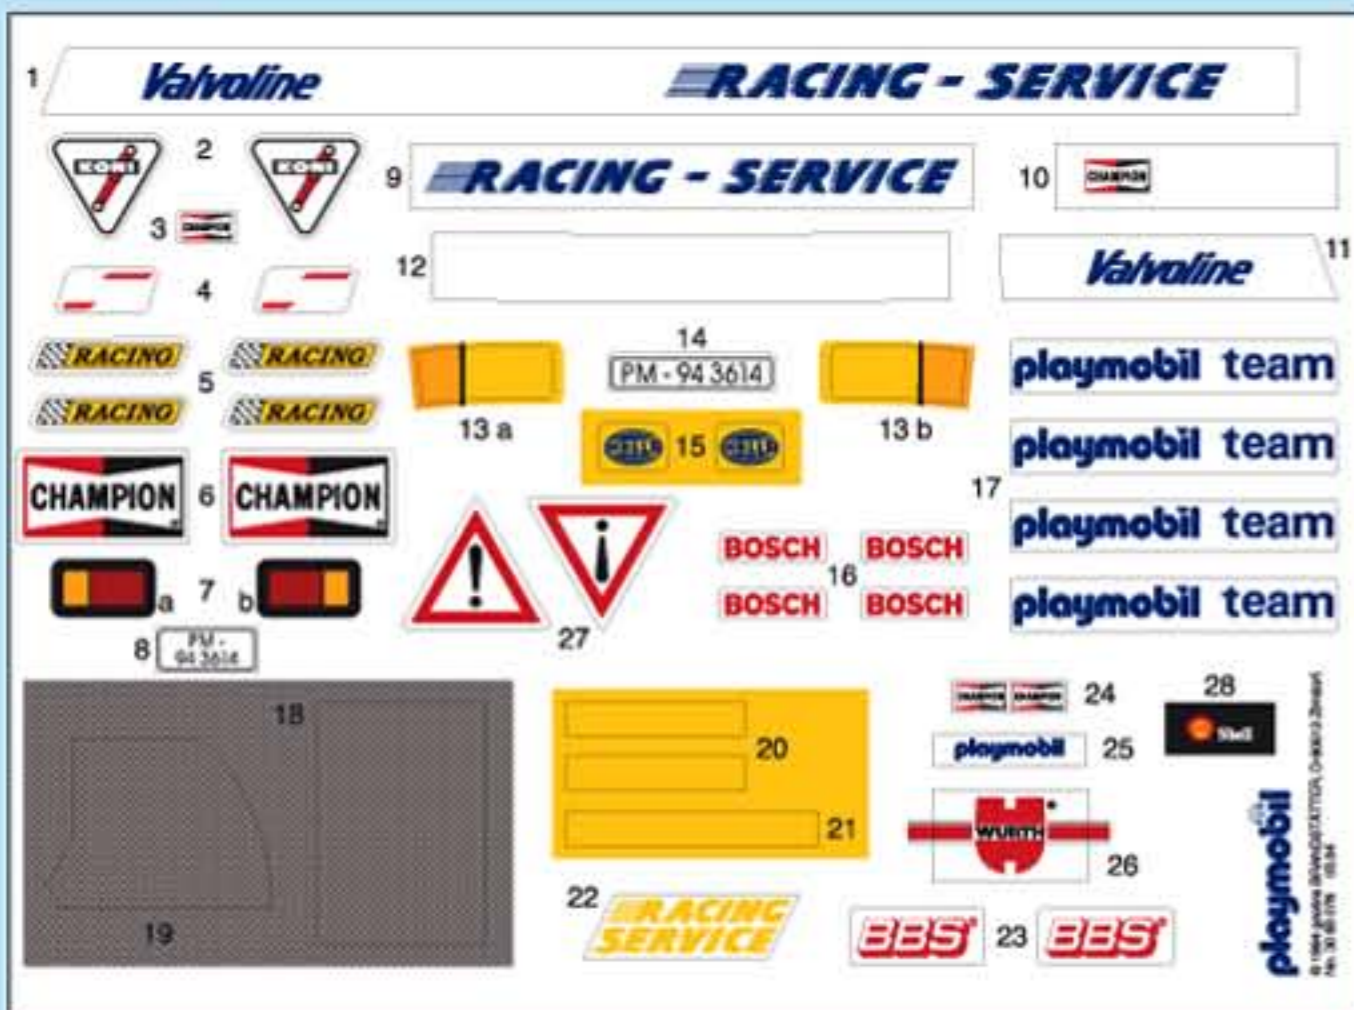

WARNING:
 CHOKING HAZARD - SMALL PARTS.
 Not for children under 3 years.
 Ne concerne que les USA

30 80 078

Serviceadressen finden Sie in allen Playmobil-Prospekten

Addresses of Customer Service Departments are shown in all Playmobil catalogues