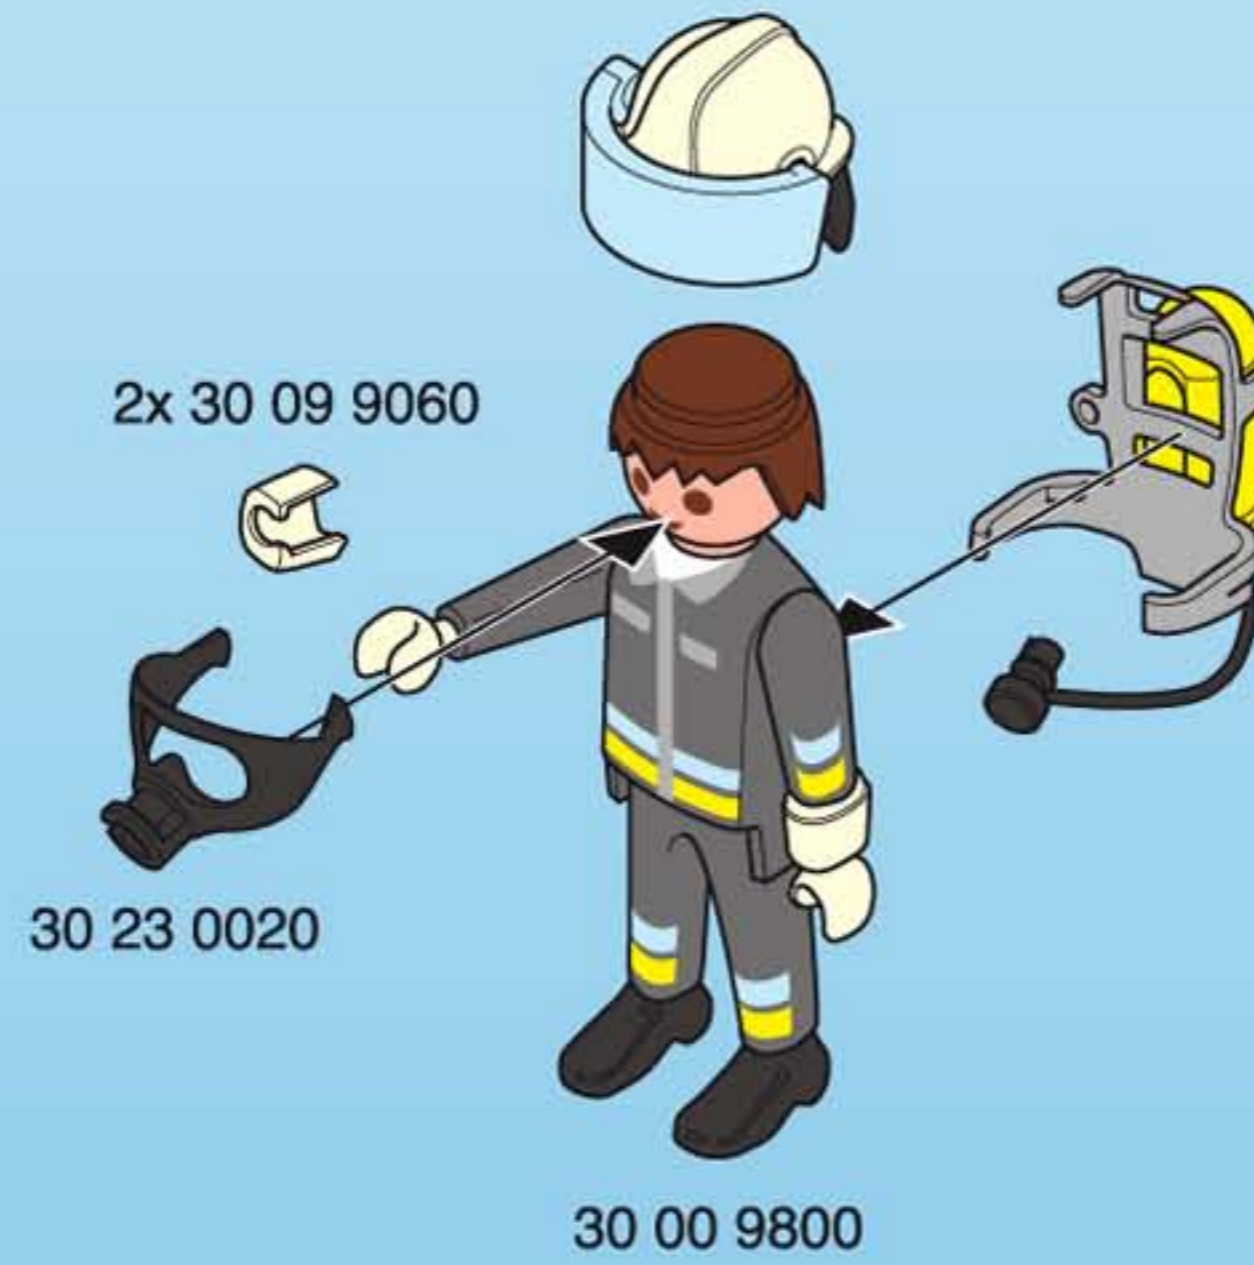

Serviceadressen finden Sie in allen Playmobil-Prospekten

Addresses of Customer Service Departments are shown in all Playmobil catalogues

L'adresse du service consommateurs est indiquée dans tous les catalogues Playmobil

Troverete gli indirizzi dei centri di assistenza in tutti i cataloghi Playmobil

Las Direcciones de los Departamentos de Servicio al Consumidor se encuentran en todos los catálogos Playmobil

Η διεύθυνση του Γραφείου Εξυπηρέτησης Πελατών είναι καταχωρημένη σε όλους τους καταλόγους Playmobil

pronounce: plāy-mō-bēēl