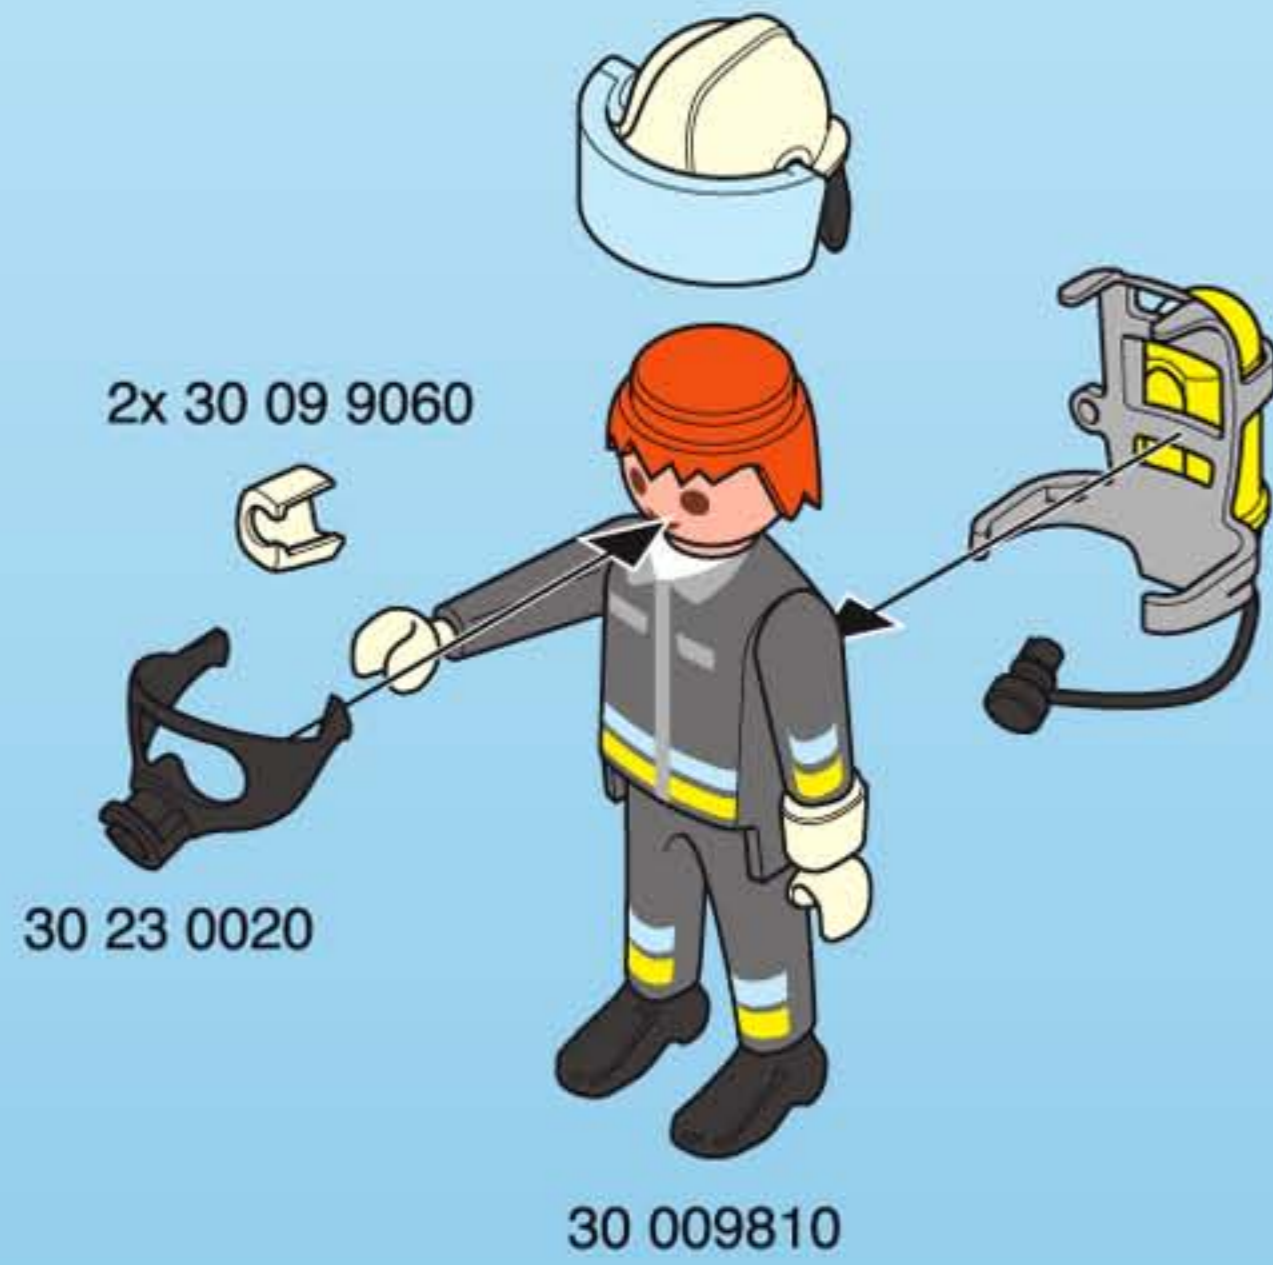

Serviceadressen finden Sie in allen Playmobil-Prospekten

Addresses of Customer Service Departments are shown in all Playmobil catalogues

L'adresse du service consommateurs est indiquée dans tous les catalogues Playmobil

Troverete gli indirizzi dei centri di assistenza in tutti i cataloghi Playmobil

Las Direcciones de los Departamentos de Servicio al Consumidor se encuentran en todos los catálogos Playmobil

Η διεύθυνση του Γραφείου Εξυπηρέτησης Πελατών είναι καταχωρημένη σε όλους τους καταλόγους Playmobil

pronounce: plāy-mō-bēēl